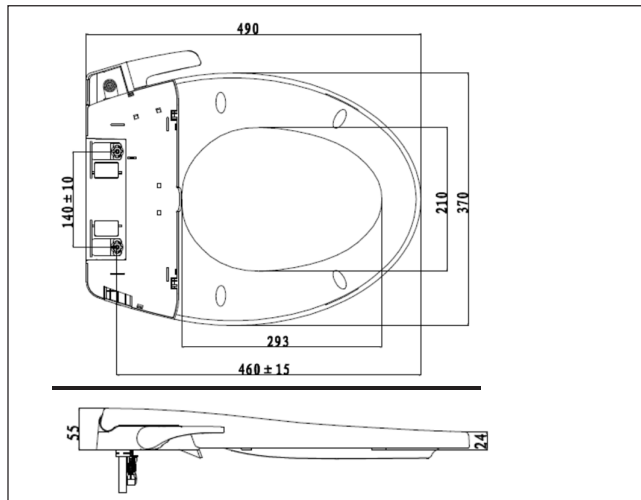

Slim Smart Washer 3

Manual Bidet(A650)

FEATURES

- Dual Nozzles for dedicated Posterior and Feminine Cleansing
- Ultra Slim Design with 55mm Height
- Antibacterial protection for seat, seat cover and nozzles
- Self-Cleaning nozzle
- Nozzle shutter
- Soft close & side push quick release
- Strong and comfortable handle
- No electronic required, easy installation
- Easy Release with Side Push Button
- Optional bottom inlet or back inlet

DIMENSIONAL DRAWING

SPECIFICATIONS

- Shape: Elongated
- Dimension: W370 x L490 x H55mm
- Net Weight: 2.1 kg
- Water supply: Direct from water pipes
- Feminine wash water flow: 0.4– 1.8L/min
- Posterior wash water flow: 0.4– 1.8L/min
- Water pressure range:
Static pressure: 0.07-0.6Mpa
Dynamic pressure: above 0.05Mpa

COLOR AVAILABILITY

- White only

OPTIONS

INCLUDED COMPONENTS

- Water inlet hose
- T-shaped connector
- Fixing components
- Installation and User Manual