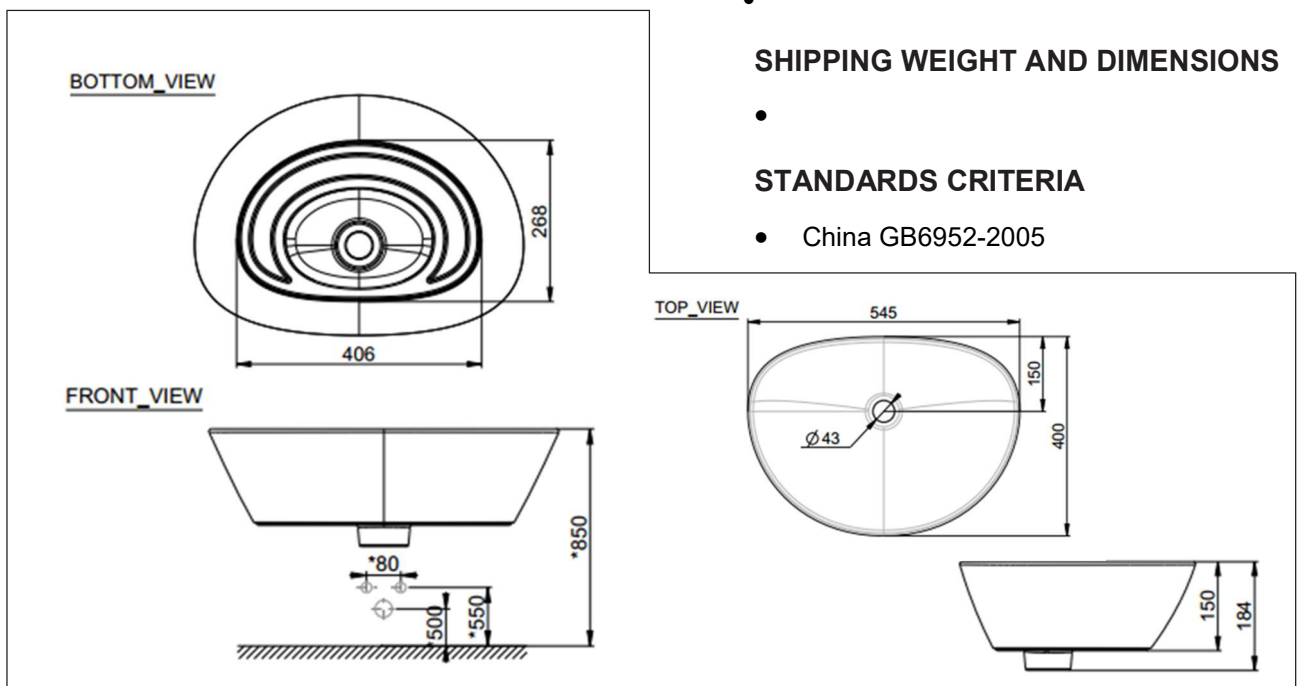

Neo Modern

Vessel
CCASF633

DIMENSIONAL DRAWING

FEATURES

- **Design:** thin edge design(12mm)
- **Overflow:** without overflow

SPECIFICATIONS

- **Faucet Drillings:** none
- **Overall Dimensions (LxBxH):**
L545xW400xH184mm
- **Basin Dimensions (LxBxH):**
L545xW400xH184mm

SHIPPING WEIGHT AND DIMENSIONS

-

STANDARDS CRITERIA

- China GB6952-2005