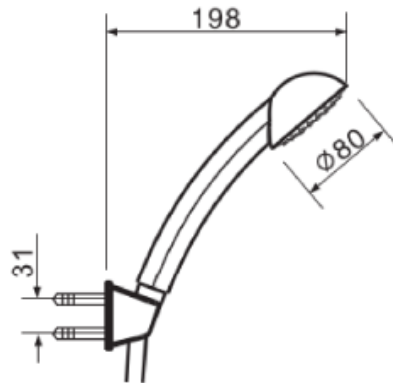

DIMENSIONAL DRAWING

This document is the property of American Standard. It can neither be reproduced, nor communicated, without authorization.

American Standard reserves the right to change dimensions and specifications without notice; we assume no liability for the use of obsolete dimensions.