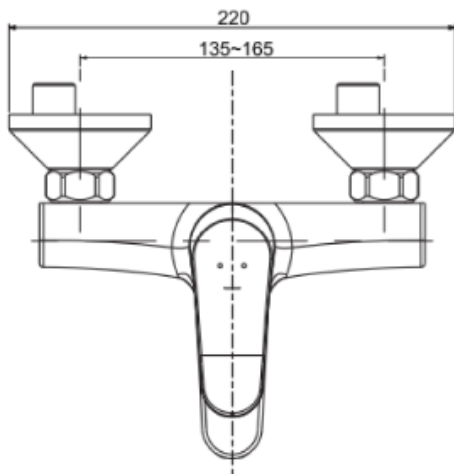

DIMENSIONAL DRAWING

This document is the property of American Standard. It can neither be reproduced, nor communicated, without authorization.

American Standard reserves the right to change dimensions and specifications without notice; we assume no liability for the use of obsolete dimensions.