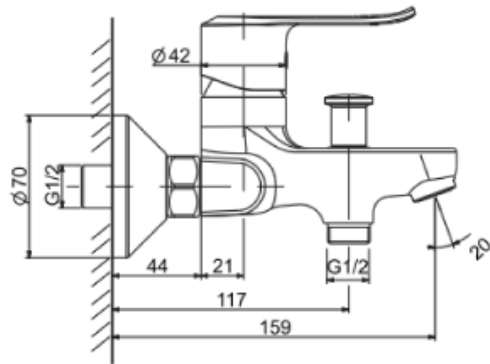

DIMENSIONAL DRAWING

This document is the property of American Standard. It can neither be reproduced, nor communicated, without authorization.

American Standard reserves the right to change dimensions and specifications without notice; we assume no liability for the use of obsolete dimensions.