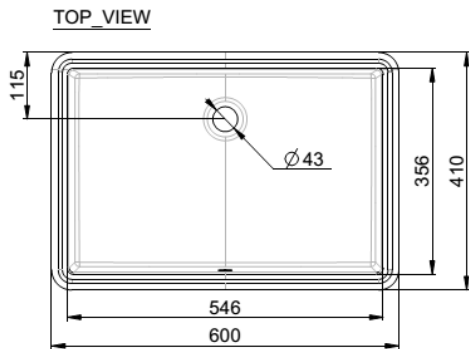

Flexio Thin Touch

Under Counter

CCASF513-1000410F0

FEATURES

- Design: Simple modern design
- Overflow: Without overflow

SPECIFICATIONS

- Faucet Drillings: Single, 4"
- Basin Dimensions: W410mm x L600mm x H181mm
- Material: Vitreous China

COLOR AVAILABILITY

- White only (0)

INCLUDED COMPONENTS

- Bracket
- Installation manual

SHIPPING WEIGHT

- Net weight: 12 KG
- Gross weight: 14 KG

STANDARDS CRITERIA

- China GB6952-2005

American Standard

DIMENSIONAL DRAWING

BOTTOM VIEW

FRONT VIEW

SIDE VIEW

BACK VIEW

This document is the property of American Standard. It can neither be reproduced, nor communicated, without authorization.

American Standard reserves the right to change dimensions and specifications without notice; we assume no liability for the use of obsolete dimensions.