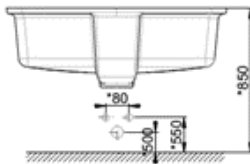

COLOR AVAILABILITY

- White only (0)

INCLUDED COMPONENTS

- Bracket
- Installation manual

SHIPPING WEIGHT

- Net weight: 12 KG
- Gross weight: 14 KG

STANDARDS CRITERIA

- China GB6952-2005

American Standard

DIMENSIONAL DRAWING

BOTTOM VIEW

FRONT VIEW

SIDE VIEW

BACK VIEW

This document is the property of American Standard. It can neither be reproduced, nor communicated, without authorization.

American Standard reserves the right to change dimensions and specifications without notice; we assume no liability for the use of obsolete dimensions.