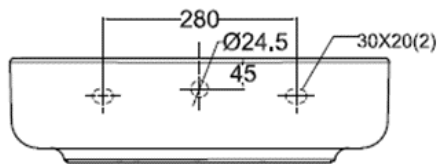

DIMENSIONAL DRAWING

This document is the property of American Standard. It can neither be reproduced, nor communicated, without authorization.

American Standard reserves the right to change dimensions and specifications without notice; we assume no liability for the use of obsolete dimensions.