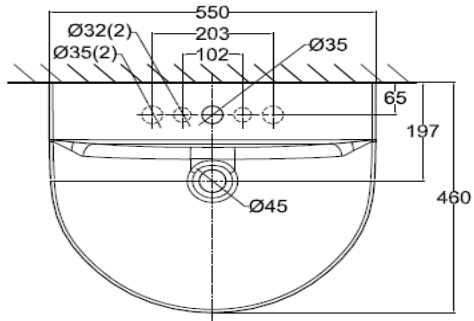

DIMENSIONAL DRAWING

This document is the property of American Standard. It can neither be reproduced, nor communicated, without authorization.

American Standard reserves the right to change dimensions and specifications without notice; we assume no liability for the use of obsolete dimensions.