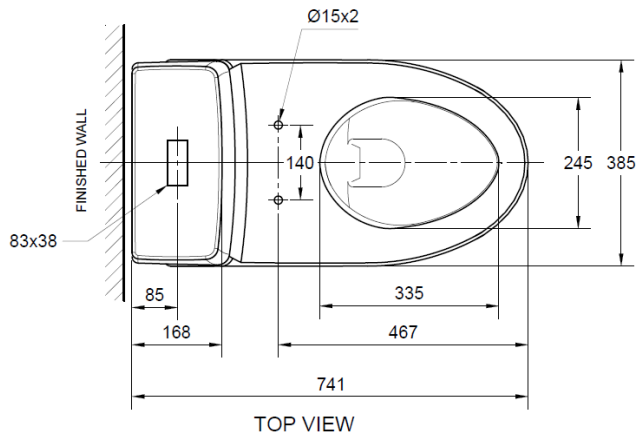

DIMENSIONAL DRAWING

This document is the property of American Standard. It can neither be reproduced, nor communicated, without authorization.

American Standard reserves the right to change dimensions and specifications without notice; we assume no liability for the use of obsolete dimensions.