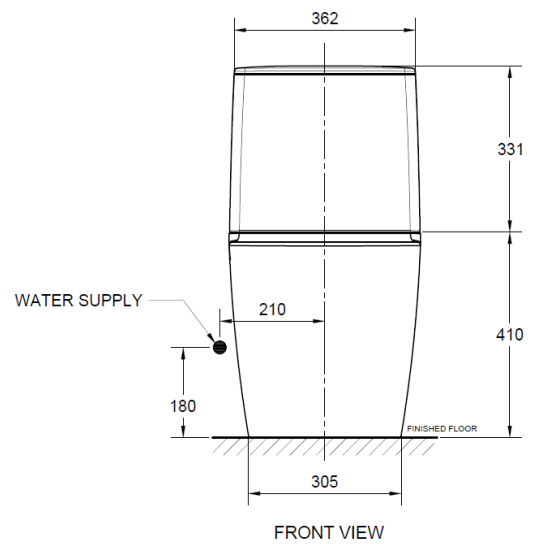

DIMENSIONAL DRAWING

This document is the property of American Standard. It can neither be reproduced, nor communicated, without authorization.

American Standard reserves the right to change dimensions and specifications without notice; we assume no liability for the use of obsolete dimensions.