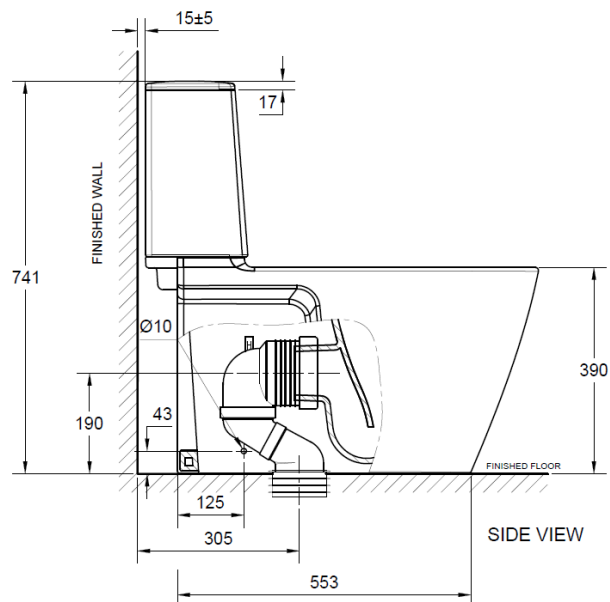

DIMENSIONAL DRAWING

This document is the property of American Standard. It can neither be reproduced, nor communicated, without authorization.

American Standard reserves the right to change dimensions and specifications without notice; we assume no liability for the use of obsolete dimensions.