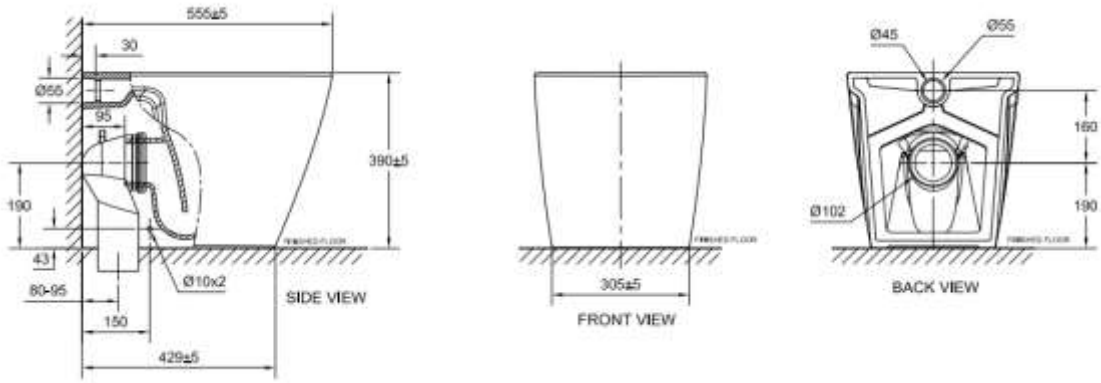

Acacia SupaSleek

BTW Toilet
CL3229

FEATURES

- Double Vortex Wash Down
- Aqua Cermaic&Comfort Clean
- Water Saving
- Rimless
- CrystaSleek Seat & Cover

SPECIFICATIONS

- Flushing Type: Dual Flush 3/4.5 Litres per flush
- Tank Fitting: Concealed cistern
- Outlet type: S-trap & P-trap
- Bowl shape: Elongated
- Overall Dimensions: W376xL555xH390mm
- Height to rim: 390 mm.
- Material: Vitreous China

COLOR AVAILABILITY

- White (WT)

INCLUDED COMPONENTS

- L-shape floor fixing set 80 mm
- Installation manual

SHIPPING WEIGHT

- Net weight: 31 KGs
- Gross weight: 34.4 KGs

STANDARDS CRITERIA

- TIS-792:2001

DIMENSIONAL DRAWING

S-trap

P-trap