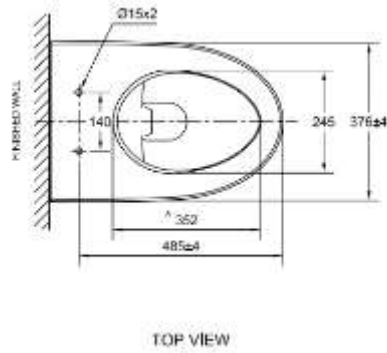

Acacia SupaSleek

BTW Toilet
CL3229

FEATURES

- Double Vortex Wash Down
- Aqua Cermaic&Comfort Clean
- Water Saving
- Rimless
- CrystaSleek Seat & Cover

SPECIFICATIONS

- Flushing Type: Dual Flush 3/4.5 Litres per flush
- Tank Fitting: Concealed cistern
- Outlet type: S-trap & P-trap
- Bowl shape: Elongated
- Overall Dimensions: W376xL555xH390mm
- Height to rim: 390 mm.
- Material: Vitreous China

COLOR AVAILABILITY

- White (WT)

INCLUDED COMPONENTS

- L-shape floor fixing set 80 mm
- Installation manual

SHIPPING WEIGHT

- Net weight: 31 KGs
- Gross weight: 34.4 KGs

STANDARDS CRITERIA

- TIS-792:2001

DIMENSIONAL DRAWING

S-trap

P-trap