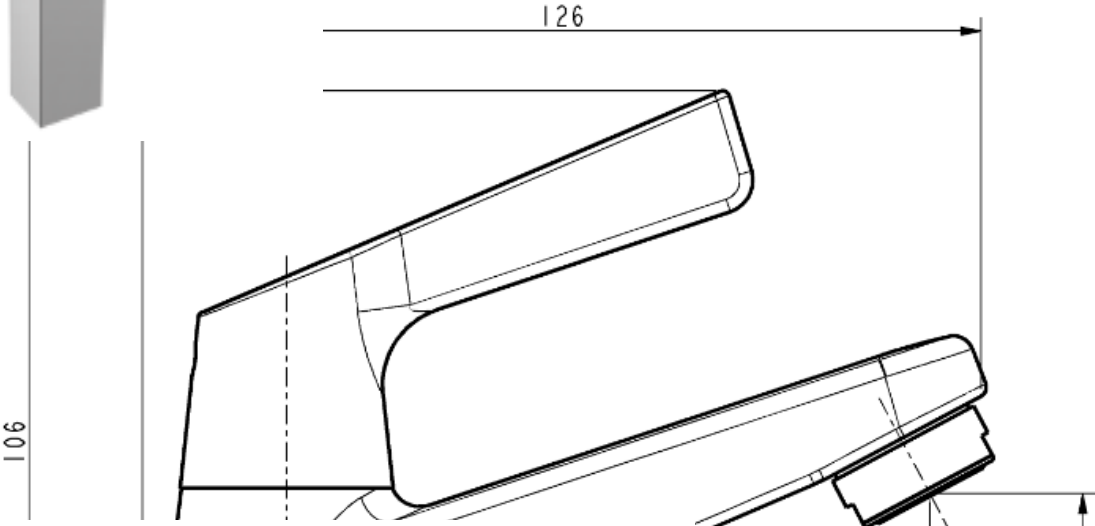

Acacia-E

Extend Basin Mono
FFAS1308-1T1500BT0

FEATURES

- A grade brass, strong and durable
- High quality ceramic valve for longer usage
- Ceramic cartridge tested = 500,000 times
- Neoperl aerator 2.2 GPM
- Without pop-up drain
- With normal packaging
- Flow rate @ 0.1MPa: 5.4 L/min for spout

SPECIFICATIONS

ndle (cold)

DIMENSIONAL DRAWING