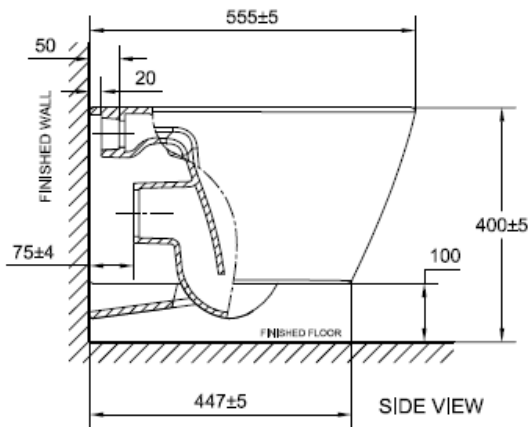

American Standard

DIMENSIONAL DRAWING

This document is the property of American Standard. It can neither be reproduced, nor communicated, without authorization.

American Standard reserves the right to change dimensions and specifications without notice; we assume no liability for the use of obsolete dimensions.