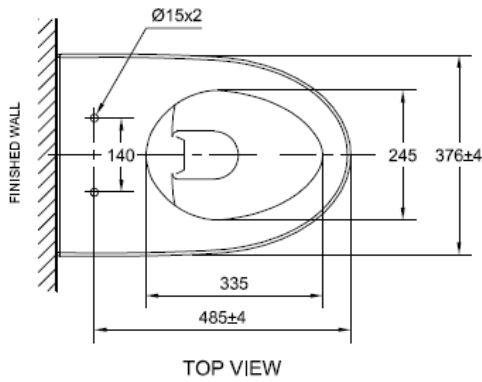

American Standard

DIMENSIONAL DRAWING

This document is the property of American Standard. It can neither be reproduced, nor communicated, without authorization.

American Standard reserves the right to change dimensions and specifications without notice; we assume no liability for the use of obsolete dimensions.