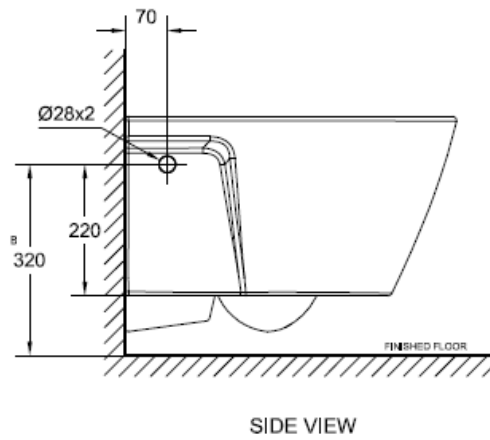

American Standard

DIMENSIONAL DRAWING

This document is the property of American Standard. It can neither be reproduced, nor communicated, without authorization.

American Standard reserves the right to change dimensions and specifications without notice; we assume no liability for the use of obsolete dimensions.