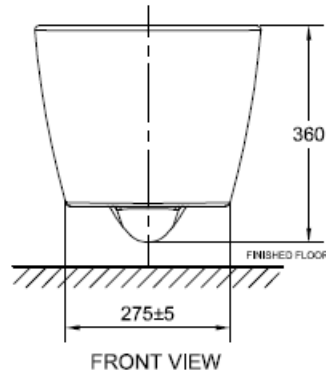

American Standard

DIMENSIONAL DRAWING

This document is the property of American Standard. It can neither be reproduced, nor communicated, without authorization.

American Standard reserves the right to change dimensions and specifications without notice; we assume no liability for the use of obsolete dimensions.