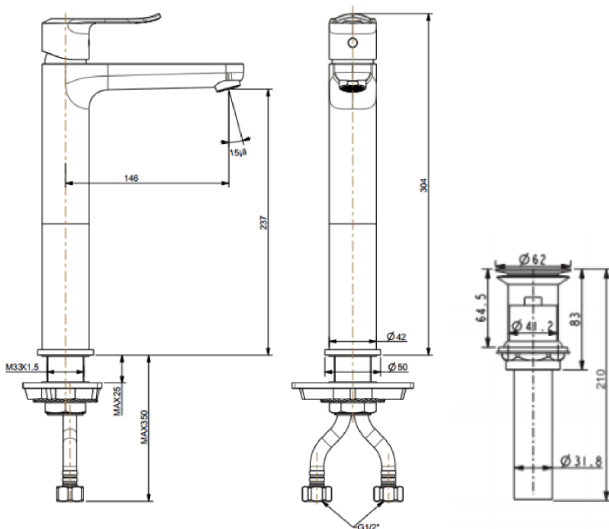

### Single-Hole Extended Basin Mixer Faucet FFAS0703-101500BF0

#### FEATURES

- Modern design that can fit with any style of bathroom
- Part of Neo Modern Collection
- Ceramic disc valve for a life time use
- Strong brass construction
- Nickel and chromium plating for durable finish
- Brass Pop-up drain
- Flow Rate @ 0.1 MPa : 3.12 L/Min

#### SPECIFICATIONS

- Single-Handle Basin Mixer Faucet
- Single-Hole Installation
- Spout Reach : 146 mm
- Spout Height : 237 mm

#### DIMENSIONAL DRAWING