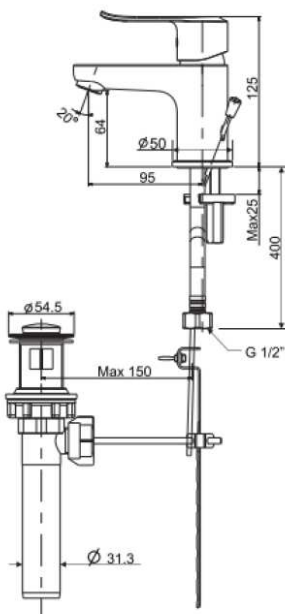

### Single-Hole Basin Mixer Faucet FFAS0701-101500BF0

#### DIMENSIONAL DRAWING

#### SPECIFICATIONS

- Single-Handle Basin Mixer Faucet
- Single-Hole Installation
- Spout Reach : 95 mm
- Spout Height : 63 mm