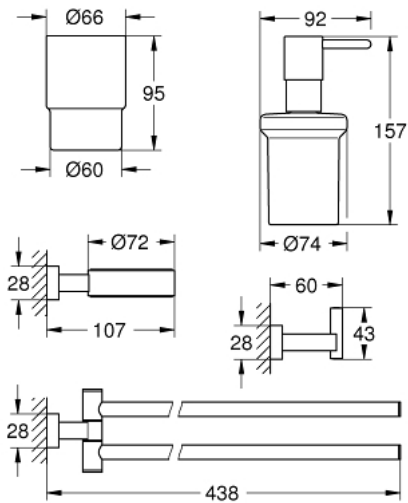

40 847 001 ESSENTIALS CUBE 4-IN-1 BATHROOM ACCESSORIES SET

PRODUCT DESCRIPTION

- material: glass / metal
- Consisting of:
 - soap dispenser with holder (40 756 001)
 - crystal glass with holder (40 755 001)
 - double towel bar (40 624 001)
 - robe hook (40 511 001)
 - concealed fastening
- **GROHE StarLight** finish