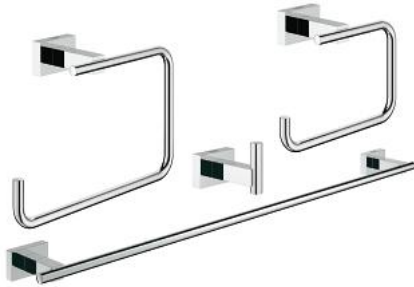

40 778 001 ESSENTIALS CUBE MASTER BATHROOM ACCESSORIES SET 4-IN-1

PRODUCT DESCRIPTION

- material: metal
- consists of:
 - robe hook (40 511 001)
 - towel ring (40 510 001)
 - toilet paper holder (40 507 001)
 - towel rail, 558 mm (40 509 001)
- concealed fastening
- **GROHE StarLight** chrome finish