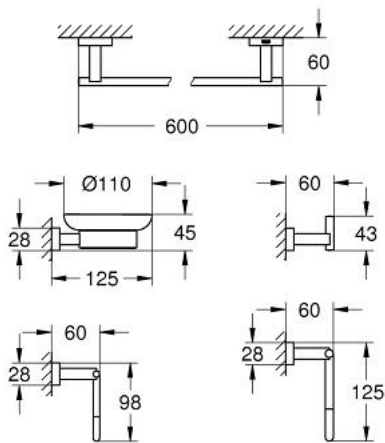

40 758 001 ESSENTIALS CUBE MASTER BATHROOM ACCESSORIES SET 5-IN-1

PRODUCT DESCRIPTION

- material: glass / metal
- consisting of:
 - soap dish with holder (40 754 001)
 - towel rail, 558 mm (40 509 001)
 - toilet paper holder (40 507 001)
 - robe hook (40 511 001)
 - towel ring (40 510 001)
- concealed fastening
- **GROHE StarLight** chrome finish

40 758 001 **ESSENTIALS CUBE MASTER BATHROOM ACCESSORIES SET 5-IN-1**

SPARE PARTS

1: Soap dish (Order-nr. 40368001)