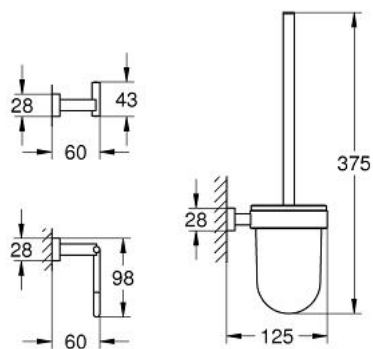

## 40 757 001 ESSENTIALS CUBE 3-IN-1 WC SET

### PRODUCT DESCRIPTION

- material: glass / metal
- Consisting of:
  - robe hook (40 511 001)
  - toilet paper holder (40 507 001)
  - toilet brush (40 513 001)
  - concealed fastening
- **GROHE StarLight** chrome finish

## 40 757 001 ESSENTIALS CUBE 3-IN-1 WC SET

**SPARE PARTS**, November 2014 – now

1: Spare brush (Order-nr. 40392000)

1.1: Spare brush head (Order-nr. 40791001)

2: Spare glass for toilet brush (Order-nr. 40393000)