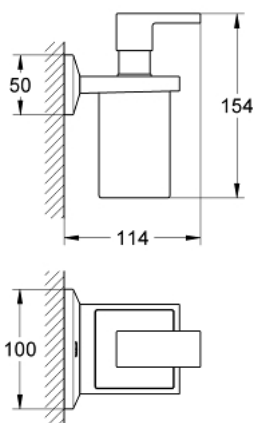

40 494 000 ALLURE BRILLIANT HOLDER WITH SOAP DISPENSER

PRODUCT DESCRIPTION

- material: glass / metal
- filling quantity 150 ml
- concealed fastening
- **GROHE StarLight** chrome finish

40 494 000 ALLURE BRILLIANT HOLDER WITH SOAP DISPENSER

SPARE PARTS

1: Spare soap dispenser (Order-nr. 40695000)