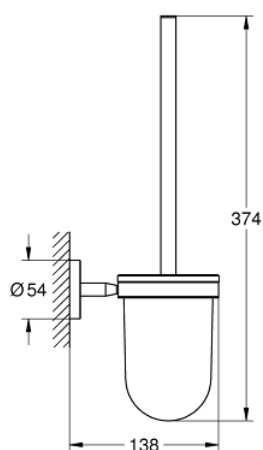

40 463 001 BAU COSMOPOLITAN TOILET BRUSH SET

PRODUCT DESCRIPTION

- material: glass / metal
- wall mounted
- concealed fastening
- **GROHE StarLight** chrome finish
- suitable for screwing (including screws and dowels) or gluing (glue 40 915 000 sold separately)

40 463 001 BAU COSMOPOLITAN TOILET BRUSH SET

SPARE PARTS, November 2014 – now

1: Spare brush (Order-nr. 40392000)

1.1: Spare brush head (Order-nr. 40791001)

2: Spare glass for toilet brush (Order-nr. 40589000)