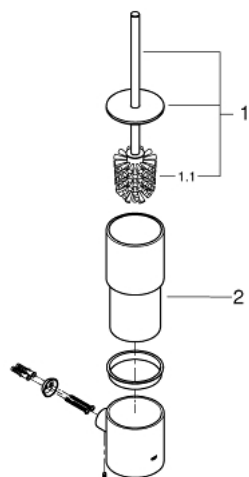

## 40 314 003 GROHE ATRIO TOILET BRUSH SET

### PRODUCT DESCRIPTION

- material: glass / metal
- wall mounted
- concealed fastening
- **GROHE StarLight** chrome finish

### SPARE PARTS

1: null (Order-nr. null)

2: null (Order-nr. null)