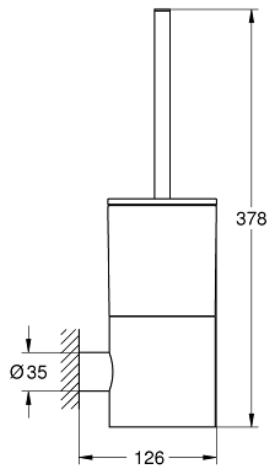

## 40 314 003 GROHE ATRIO TOILET BRUSH SET

### PRODUCT DESCRIPTION

- material: glass / metal
- wall mounted
- concealed fastening
- **GROHE StarLight** chrome finish

### SPARE PARTS

1: null (Order-nr. null)

2: null (Order-nr. null)