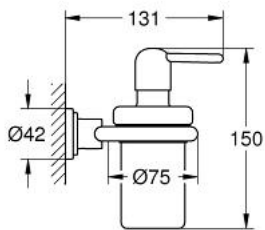

40 306 000 **ATRIO SOAP DISPENSER**

PRODUCT DESCRIPTION

- GROHE StarLight chrome finish

40 306 000 ATRIO SOAP DISPENSER

SPARE PARTS

1: Spare pump (Order-nr. 40212000)

2: Spare bottle (Order-nr. 40179000)