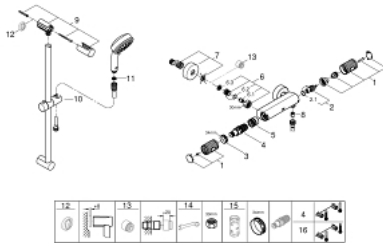

34 783 000 THERMOSTATIC SHOWER MIXER 1/2" WITH SHOWER SET

PRODUCT DESCRIPTION

- Consisting of:
- Grohtherm 1000 Performance thermostatic shower mixer 1/2" (34 776 000)
- Tempesta Cosmopolitan 100 shower set, 2 sprays, 600 mm (27 578 002)
- optional **GROHE EcoJoy** 5.7 l/min flow limiter included

34 783 000 THERMOSTATIC SHOWER MIXER 1/2" WITH SHOWER SET

SPARE PARTS, July 2019 – now

- 1: Shut-off handle (Order-nr. 49160000)
- 2: Ceramic headpart, 1/2" (Order-nr. 45346000)
- 2.1: O-Ring Ø18,2 x Ø1,7 (Order-nr. 0392400M)
- 3: retaining ring (Order-nr. 47743000)
- 4: Thermostatic compact cartridge 1/2" (Order-nr. 47439000)
- 5: Race (Order-nr. 47975000)
- 6: Non-return valve (Order-nr. 47189000)
- 6.1: Filter (Order-nr. 0726400M)
- 6.2: Non-return valve (Order-nr. 08565000)
- 6.3: O-Ring Ø17 x Ø2 (Order-nr. 0305500M)
- 7: S-union (Order-nr. 12662000)
- 8: Non-return valve (Order-nr. 08565000)
- 9: Outlet shower holder (Order-nr. 48095000)
- 10: Sliding piece (Order-nr. 12140000)
- 11: Strainer (Order-nr. 0700200M)
- 12: Spacer (Order-nr. 48051000)*
- 13: Extension 3/4", 20 mm (Order-nr. 0713000M)*
- 14: Special Spanner (Order-nr. 19377000)*
- 15: Socket Spanner (Order-nr. 19332000)*
- 16: GROHE TurboStat cartridge 1/2" (Order-nr. 47175000)*