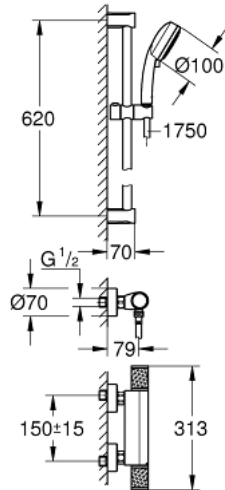

34 783 000 THERMOSTATIC SHOWER MIXER 1/2" WITH SHOWER SET

PRODUCT DESCRIPTION

- Consisting of:
- Grohtherm 1000 Performance thermostatic shower mixer 1/2" (34 776 000)
- Tempesta Cosmopolitan 100 shower set, 2 sprays, 600 mm (27 578 002)
- optional **GROHE EcoJoy** 5.7 l/min flow limiter included

34 783 000 THERMOSTATIC SHOWER MIXER 1/2" WITH SHOWER SET

SPARE PARTS, July 2019 – now

- 1: Shut-off handle (Order-nr. 49160000)
- 2: Ceramic headpart, 1/2" (Order-nr. 45346000)
- 2.1: O-Ring Ø18,2 x Ø1,7 (Order-nr. 0392400M)
- 3: retaining ring (Order-nr. 47743000)
- 4: Thermostatic compact cartridge 1/2" (Order-nr. 47439000)
- 5: Race (Order-nr. 47975000)
- 6: Non-return valve (Order-nr. 47189000)
- 6.1: Filter (Order-nr. 0726400M)
- 6.2: Non-return valve (Order-nr. 08565000)
- 6.3: O-Ring Ø17 x Ø2 (Order-nr. 0305500M)
- 7: S-union (Order-nr. 12662000)
- 8: Non-return valve (Order-nr. 08565000)
- 9: Outlet shower holder (Order-nr. 48095000)
- 10: Sliding piece (Order-nr. 12140000)
- 11: Strainer (Order-nr. 0700200M)
- 12: Spacer (Order-nr. 48051000)*
- 13: Extension 3/4", 20 mm (Order-nr. 0713000M)*
- 14: Special Spanner (Order-nr. 19377000)*
- 15: Socket Spanner (Order-nr. 19332000)*
- 16: GROHE TurboStat cartridge 1/2" (Order-nr. 47175000)*