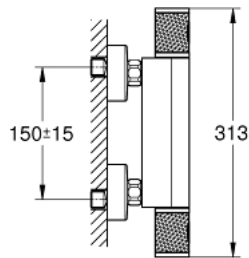

34 776 000 THERMOSTAT SHOWER MIXER

PRODUCT DESCRIPTION

- wall mounted
- GROHE CoolTouch safety housing
- GROHE StarLight chrome finish
- GROHE SafeStop at 38°C
- GROHE SafeStop Plus optional temperature limiter at 43°C included
- GROHE TurboStat compact cartridge with wax thermoelement
- GROHE ProGrip with knurl structure
- integrated mixed water shut off
- volume handle with EcoButton (economy button with individually adjustable economy stop)
- ceramic headpart 1/2", 180°
- shower outlet below 1/2"
- built-in non return valves
- dirt strainers
- Protected against backflow
- S-unions
- metal escutcheon
- GROHE EcoJoy Technology for less water and perfect flow

34 776 000 THERMOSTAT SHOWER MIXER

UNITS PER PACKAGE

- 1: Shut-off handle (Order-nr. 49160000)
- 2: Ceramic headpart, 1/2" (Order-nr. 45346000)
- 2.1: O-ring $\varnothing 18.2 \times \varnothing 1.7$ (Order-nr. 0392400M)
- 3: Fitting ring (Order-nr. 47743000)
- 4: Thermostatic compact cartridge 1/2" (Order-nr. 47439000)
- 5: Race (Order-nr. 47975000)
- 6: Non-return valve (Order-nr. 08565000)
- 7: Non-return valve (Order-nr. 47189000)
- 7.1: Dirt Strainer (Order-nr. 0726400M)
- 7.2: Non-return valve (Order-nr. 08565000)
- 7.3: O-ring $\varnothing 17 \times \varnothing 2$ (Order-nr. 0305500M)
- 8: S-union (Order-nr. 12662000)
- 9: Extension 3/4", 20 mm (Order-nr. 0713000M)*
- 10: Special spanner (Order-nr. 19377000)*
- 11: Socket spanner (Order-nr. 19332000)*
- 12: GROHE TurboStat cartridge 1/2" (Order-nr. 47175000)*