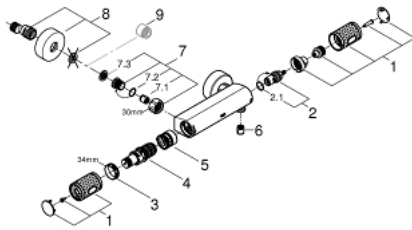

34 776 000 THERMOSTAT SHOWER MIXER

PRODUCT DESCRIPTION

- wall mounted
- GROHE CoolTouch safety housing
- GROHE StarLight chrome finish
- GROHE SafeStop at 38°C
- GROHE SafeStop Plus optional temperature limiter at 43°C included
- GROHE TurboStat compact cartridge with wax thermoelement
- GROHE ProGrip with knurl structure
- integrated mixed water shut off
- volume handle with EcoButton (economy button with individually adjustable economy stop)
- ceramic headpart 1/2", 180°
- shower outlet below 1/2"
- built-in non return valves
- dirt strainers
- Protected against backflow
- S-unions
- metal escutcheon
- GROHE EcoJoy Technology for less water and perfect flow

34 776 000 THERMOSTAT SHOWER MIXER

UNITS PER PACKAGE

- 1: Shut-off handle (Order-nr. 49160000)
- 2: Ceramic headpart, 1/2" (Order-nr. 45346000)
- 2.1: O-ring $\varnothing 18.2 \times \varnothing 1.7$ (Order-nr. 0392400M)
- 3: Fitting ring (Order-nr. 47743000)
- 4: Thermostatic compact cartridge 1/2" (Order-nr. 47439000)
- 5: Race (Order-nr. 47975000)
- 6: Non-return valve (Order-nr. 08565000)
- 7: Non-return valve (Order-nr. 47189000)
- 7.1: Dirt Strainer (Order-nr. 0726400M)
- 7.2: Non-return valve (Order-nr. 08565000)
- 7.3: O-ring $\varnothing 17 \times \varnothing 2$ (Order-nr. 0305500M)
- 8: S-union (Order-nr. 12662000)
- 9: Extension 3/4", 20 mm (Order-nr. 0713000M)*
- 10: Special spanner (Order-nr. 19377000)*
- 11: Socket spanner (Order-nr. 19332000)*
- 12: GROHE TurboStat cartridge 1/2" (Order-nr. 47175000)*