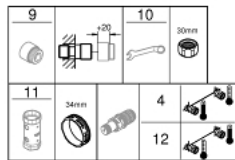

34 776 000 THERMOSTAT SHOWER MIXER

PRODUCT DESCRIPTION

- wall mounted
- GROHE CoolTouch safety housing
- GROHE StarLight chrome finish
- GROHE SafeStop at 38°C
- GROHE SafeStop Plus optional temperature limiter at 43°C included
- GROHE TurboStat compact cartridge with wax thermoelement
- GROHE ProGrip with knurl structure
- integrated mixed water shut off
- volume handle with EcoButton (economy button with individually adjustable economy stop)
- ceramic headpart 1/2", 180°
- shower outlet below 1/2"
- built-in non return valves
- dirt strainers
- Protected against backflow
- S-unions
- metal escutcheon
- GROHE EcoJoy Technology for less water and perfect flow

34 776 000 THERMOSTAT SHOWER MIXER

UNITS PER PACKAGE

- 1: Shut-off handle (Order-nr. 49160000)
- 2: Ceramic headpart, 1/2" (Order-nr. 45346000)
- 2.1: O-ring $\varnothing 18.2 \times \varnothing 1.7$ (Order-nr. 0392400M)
- 3: Fitting ring (Order-nr. 47743000)
- 4: Thermostatic compact cartridge 1/2" (Order-nr. 47439000)
- 5: Race (Order-nr. 47975000)
- 6: Non-return valve (Order-nr. 08565000)
- 7: Non-return valve (Order-nr. 47189000)
- 7.1: Dirt Strainer (Order-nr. 0726400M)
- 7.2: Non-return valve (Order-nr. 08565000)
- 7.3: O-ring $\varnothing 17 \times \varnothing 2$ (Order-nr. 0305500M)
- 8: S-union (Order-nr. 12662000)
- 9: Extension 3/4", 20 mm (Order-nr. 0713000M)*
- 10: Special spanner (Order-nr. 19377000)*
- 11: Socket spanner (Order-nr. 19332000)*
- 12: GROHE TurboStat cartridge 1/2" (Order-nr. 47175000)*