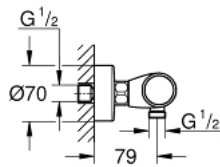

34 776 000 THERMOSTAT SHOWER MIXER

PRODUCT DESCRIPTION

- wall mounted
- GROHE CoolTouch safety housing
- GROHE StarLight chrome finish
- GROHE SafeStop at 38°C
- GROHE SafeStop Plus optional temperature limiter at 43°C included
- GROHE TurboStat compact cartridge with wax thermoelement
- GROHE ProGrip with knurl structure
- integrated mixed water shut off
- volume handle with EcoButton (economy button with individually adjustable economy stop)
- ceramic headpart 1/2", 180°
- shower outlet below 1/2"
- built-in non return valves
- dirt strainers
- Protected against backflow
- S-unions
- metal escutcheon
- GROHE EcoJoy Technology for less water and perfect flow

34 776 000 THERMOSTAT SHOWER MIXER

UNITS PER PACKAGE

- 1: Shut-off handle (Order-nr. 49160000)
- 2: Ceramic headpart, 1/2" (Order-nr. 45346000)
- 2.1: O-ring $\varnothing 18.2 \times \varnothing 1.7$ (Order-nr. 0392400M)
- 3: Fitting ring (Order-nr. 47743000)
- 4: Thermostatic compact cartridge 1/2" (Order-nr. 47439000)
- 5: Race (Order-nr. 47975000)
- 6: Non-return valve (Order-nr. 08565000)
- 7: Non-return valve (Order-nr. 47189000)
- 7.1: Dirt Strainer (Order-nr. 0726400M)
- 7.2: Non-return valve (Order-nr. 08565000)
- 7.3: O-ring $\varnothing 17 \times \varnothing 2$ (Order-nr. 0305500M)
- 8: S-union (Order-nr. 12662000)
- 9: Extension 3/4", 20 mm (Order-nr. 0713000M)*
- 10: Special spanner (Order-nr. 19377000)*
- 11: Socket spanner (Order-nr. 19332000)*
- 12: GROHE TurboStat cartridge 1/2" (Order-nr. 47175000)*