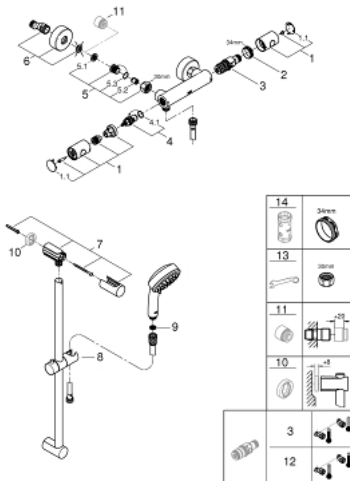

## 34 768 000 THERMOSTATIC SHOWER SET 1/2"

### PRODUCT DESCRIPTION

- Consisting of:
- Grohtherm 800 Cosmopolitan thermostatic shower mixer 1/2" (34 765 000)
- Tempesta Cosmopolitan 100 shower set, 2 sprays, 600 mm (27 578 002)
- optional **GROHE EcoJoy** 5.7 l/min flow limiter included

### SPARE PARTS, July 2019 – now

- 1: Metal handle 1/2" (Order-nr. 47984000)
  - 1.1: Cover Cap (Order-nr. 6458500M)
  - 2: retaining ring (Order-nr. 47743000)
  - 3: Thermostatic compact cartridge 1/2" (Order-nr. 47439000)
  - 4: Ceramic headpart, 1/2" (Order-nr. 45346000)
  - 4.1: O-Ring Ø18,2 x Ø1,7 (Order-nr. 0392400M)
  - 5: Non-return valve (Order-nr. 47189000)
  - 5.1: Filter (Order-nr. 0726400M)
  - 5.2: Non-return valve (Order-nr. 08565000)
  - 5.3: O-Ring Ø17 x Ø2 (Order-nr. 0305500M)
  - 6: S-union (Order-nr. 12662000)
  - 7: Outlet shower holder (Order-nr. 48095000)
  - 8: Sliding piece (Order-nr. 12140000)
  - 9: Strainer (Order-nr. 0700200M)
  - 10: Spacer (Order-nr. 48051000)\*
  - 11: Extension 3/4", 20 mm (Order-nr. 0713000M)\*
  - 12: GROHE TurboStat cartridge 1/2" (Order-nr. 47175000)\*
  - 13: Special Spanner (Order-nr. 19377000)\*
  - 14: Socket Spanner (Order-nr. 19332000)\*
- \* Optional accessories