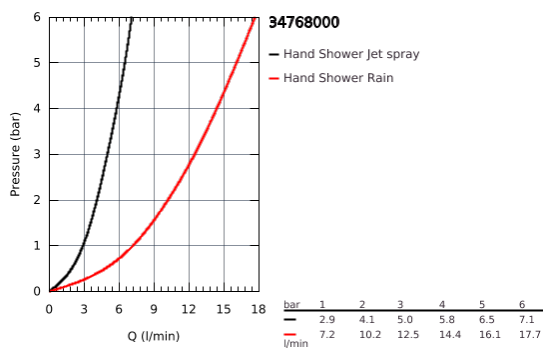

## 34 768 000 THERMOSTATIC SHOWER SET 1/2"

### PRODUCT DESCRIPTION

- Consisting of:
- Grohtherm 800 Cosmopolitan thermostatic shower mixer 1/2" (34 765 000)
- Tempesta Cosmopolitan 100 shower set, 2 sprays, 600 mm (27 578 002)
- optional **GROHE EcoJoy** 5.7 l/min flow limiter included