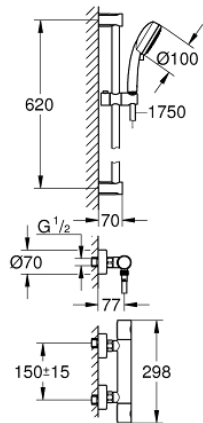

## 34 768 000 THERMOSTATIC SHOWER SET 1/2"

### PRODUCT DESCRIPTION

- Consisting of:
- Grohtherm 800 Cosmopolitan thermostatic shower mixer 1/2" (34 765 000)
- Tempesta Cosmopolitan 100 shower set, 2 sprays, 600 mm (27 578 002)
- optional **GROHE EcoJoy** 5.7 l/min flow limiter included

### SPARE PARTS, July 2019 – now

- 1: Metal handle 1/2" (Order-nr. 47984000)
  - 1.1: Cover Cap (Order-nr. 6458500M)
  - 2: retaining ring (Order-nr. 47743000)
  - 3: Thermostatic compact cartridge 1/2" (Order-nr. 47439000)
  - 4: Ceramic headpart, 1/2" (Order-nr. 45346000)
  - 4.1: O-Ring Ø18,2 x Ø1,7 (Order-nr. 0392400M)
  - 5: Non-return valve (Order-nr. 47189000)
  - 5.1: Filter (Order-nr. 0726400M)
  - 5.2: Non-return valve (Order-nr. 08565000)
  - 5.3: O-Ring Ø17 x Ø2 (Order-nr. 0305500M)
  - 6: S-union (Order-nr. 12662000)
  - 7: Outlet shower holder (Order-nr. 48095000)
  - 8: Sliding piece (Order-nr. 12140000)
  - 9: Strainer (Order-nr. 0700200M)
  - 10: Spacer (Order-nr. 48051000)\*
  - 11: Extension 3/4", 20 mm (Order-nr. 0713000M)\*
  - 12: GROHE TurboStat cartridge 1/2" (Order-nr. 47175000)\*
  - 13: Special Spanner (Order-nr. 19377000)\*
  - 14: Socket Spanner (Order-nr. 19332000)\*
- \* Optional accessories