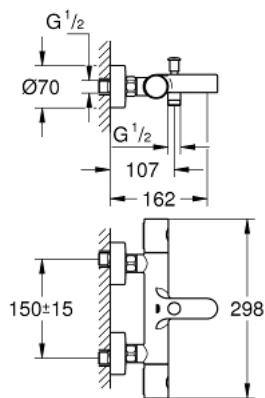

## 34 766 000 THERMOSTATIC BATH/SOWER MIXER 1/2"

### PRODUCT DESCRIPTION

- wall mounted
- **GROHE StarLight** chrome finish
- **GROHE MetalGrip** ergonomically shaped metal handles
- **GROHE SafeStop** safety button at 38°C  
( calibration required )
- **GROHE SafeStop Plus** optional temperature limiter at 43°C included
- **GROHE TurboStat** compact cartridge with wax thermoelement
- integrated mixed water shut off
- automatic diverter: bath/shower
- volume handle with **GROHE EcoButton**  
(economy button with individually adjustable economy stop)
- ceramic headpart 1/2", 180°
- shower bottom outlet 1/2"
- mousseur
- built-in non return valves
- dirt strainers
- protected against backflow
- S-unions
- metal escutcheon
- **GROHE EcoJoy** technology for less water and perfect flow

## 34 766 000 THERMOSTATIC BATH/SHOWER MIXER 1/2"

### SPARE PARTS, July 2019 – now

- 1: Metal handle 1/2" (Order-nr. 47984000)
  - 1.1: Cover Cap (Order-nr. 6458500M)
  - 2: retaining ring (Order-nr. 47743000)
  - 3: Thermostatic compact cartridge 1/2" (Order-nr. 47439000)
  - 4: Ceramic headpart, 1/2" (Order-nr. 45346000)
  - 4.1: O-Ring Ø18,2 x Ø1,7 (Order-nr. 0392400M)
  - 5: Non-return valve (Order-nr. 47189000)
  - 5.1: Filter (Order-nr. 0726400M)
  - 5.2: Non-return valve (Order-nr. 08565000)
  - 5.3: O-Ring Ø17 x Ø2 (Order-nr. 0305500M)
  - 6: S-union (Order-nr. 12662000)
  - 7: Diverter knob (Order-nr. 65648000)
  - 8: Diverter (Order-nr. 65655000)
  - 9: Flow restrictor (Order-nr. 13926000)
  - 10: Non-return valve (Order-nr. 08565000)
  - 11: Extension 3/4", 20 mm (Order-nr. 0713000M)\*
  - 12: GROHE TurboStat cartridge 1/2" (Order-nr. 47175000)\*
  - 13: Special Spanner (Order-nr. 19377000)\*
  - 14: Socket Spanner (Order-nr. 19332000)\*
- \* Optional accessories