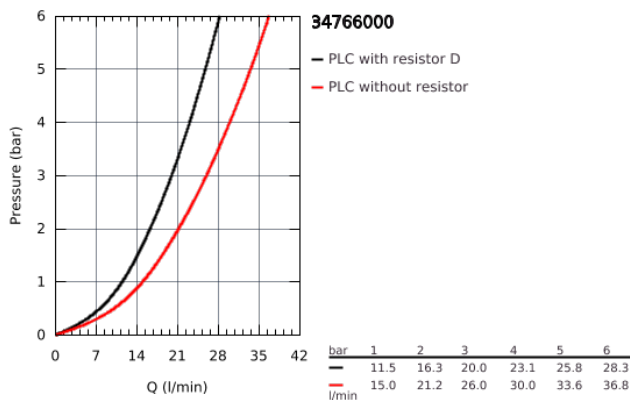

## 34 766 000 THERMOSTATIC BATH/SOWER MIXER 1/2"

### PRODUCT DESCRIPTION

- wall mounted
- **GROHE StarLight** chrome finish
- **GROHE MetalGrip** ergonomically shaped metal handles
- **GROHE SafeStop** safety button at 38°C  
( calibration required )
- **GROHE SafeStop Plus** optional temperature limiter at 43°C included
- **GROHE TurboStat** compact cartridge with wax thermoelement
- integrated mixed water shut off
- automatic diverter: bath/shower
- volume handle with **GROHE EcoButton**  
(economy button with individually adjustable economy stop)
- ceramic headpart 1/2", 180°
- shower bottom outlet 1/2"
- mousseur
- built-in non return valves
- dirt strainers
- protected against backflow
- S-unions
- metal escutcheon
- **GROHE EcoJoy** technology for less water and perfect flow

### SPARE PARTS, July 2019 – now

- 1: Metal handle 1/2" (Order-nr. 47984000)
  - 1.1: Cover Cap (Order-nr. 6458500M)
  - 2: retaining ring (Order-nr. 47743000)
  - 3: Thermostatic compact cartridge 1/2" (Order-nr. 47439000)
  - 4: Ceramic headpart, 1/2" (Order-nr. 45346000)
  - 4.1: O-Ring Ø18,2 x Ø1,7 (Order-nr. 0392400M)
  - 5: Non-return valve (Order-nr. 47189000)
  - 5.1: Filter (Order-nr. 0726400M)
  - 5.2: Non-return valve (Order-nr. 08565000)
  - 5.3: O-Ring Ø17 x Ø2 (Order-nr. 0305500M)
  - 6: S-union (Order-nr. 12662000)
  - 7: Diverter knob (Order-nr. 65648000)
  - 8: Diverter (Order-nr. 65655000)
  - 9: Flow restrictor (Order-nr. 13926000)
  - 10: Non-return valve (Order-nr. 08565000)
  - 11: Extension 3/4", 20 mm (Order-nr. 0713000M)\*
  - 12: GROHE TurboStat cartridge 1/2" (Order-nr. 47175000)\*
  - 13: Special Spanner (Order-nr. 19377000)\*
  - 14: Socket Spanner (Order-nr. 19332000)\*
- \* Optional accessories