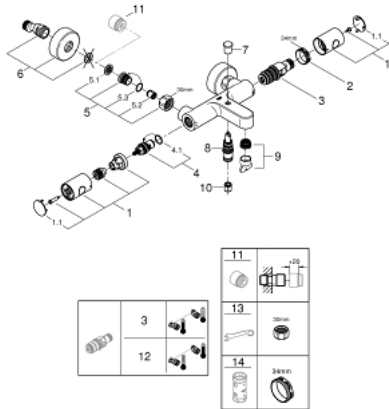

## 34 766 000 THERMOSTATIC BATH/SOWER MIXER 1/2"

### PRODUCT DESCRIPTION

- wall mounted
- **GROHE StarLight** chrome finish
- **GROHE MetalGrip** ergonomically shaped metal handles
- **GROHE SafeStop** safety button at 38°C  
( calibration required )
- **GROHE SafeStop Plus** optional temperature limiter at 43°C included
- **GROHE TurboStat** compact cartridge with wax thermoelement
- integrated mixed water shut off
- automatic diverter: bath/shower
- volume handle with **GROHE EcoButton**  
(economy button with individually adjustable economy stop)
- ceramic headpart 1/2", 180°
- shower bottom outlet 1/2"
- mousseur
- built-in non return valves
- dirt strainers
- protected against backflow
- S-unions
- metal escutcheon
- **GROHE EcoJoy** technology for less water and perfect flow

## 34 766 000 THERMOSTATIC BATH/SHOWER MIXER 1/2"

### SPARE PARTS, July 2019 – now

- 1: Metal handle 1/2" (Order-nr. 47984000)
  - 1.1: Cover Cap (Order-nr. 6458500M)
  - 2: retaining ring (Order-nr. 47743000)
  - 3: Thermostatic compact cartridge 1/2" (Order-nr. 47439000)
  - 4: Ceramic headpart, 1/2" (Order-nr. 45346000)
  - 4.1: O-Ring Ø18,2 x Ø1,7 (Order-nr. 0392400M)
  - 5: Non-return valve (Order-nr. 47189000)
  - 5.1: Filter (Order-nr. 0726400M)
  - 5.2: Non-return valve (Order-nr. 08565000)
  - 5.3: O-Ring Ø17 x Ø2 (Order-nr. 0305500M)
  - 6: S-union (Order-nr. 12662000)
  - 7: Diverter knob (Order-nr. 65648000)
  - 8: Diverter (Order-nr. 65655000)
  - 9: Flow restrictor (Order-nr. 13926000)
  - 10: Non-return valve (Order-nr. 08565000)
  - 11: Extension 3/4", 20 mm (Order-nr. 0713000M)\*
  - 12: GROHE TurboStat cartridge 1/2" (Order-nr. 47175000)\*
  - 13: Special Spanner (Order-nr. 19377000)\*
  - 14: Socket Spanner (Order-nr. 19332000)\*
- \* Optional accessories