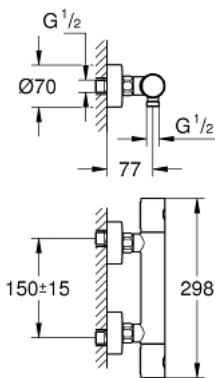

34 765 000 THERMOSTATIC SHOWER MIXER 1/2"

PRODUCT DESCRIPTION

- wall mounted
- **GROHE StarLight** chrome finish
- **GROHE MetalGrip** ergonomically shaped metal handles
- **GROHE SafeStop** safety button at 38°C
(calibration required)
- **GROHE SafeStop Plus** optional temperature limiter at 43°C included
- **GROHE TurboStat** compact cartridge with wax thermoelement
- integrated mixed water shut off
- volume handle with **GROHE EcoButton** (economy button with individually adjustable economy stop)
- ceramic headpart 1/2", 180°
- shower bottom outlet 1/2"
- built-in non return valves
- dirt strainers
- protected against backflow
- S-unions
- metal escutcheon
- **GROHE EcoJoy** technology for less water and perfect flow

34 765 000 THERMOSTATIC SHOWER MIXER 1/2"

SPARE PARTS, July 2019 – now

- 1: Metal handle 1/2" (Order-nr. 47984000)
 - 1.1: Cover Cap (Order-nr. 6458500M)
 - 2: retaining ring (Order-nr. 47743000)
 - 3: Thermostatic compact cartridge 1/2" (Order-nr. 47439000)
 - 4: Ceramic headpart, 1/2" (Order-nr. 45346000)
 - 4.1: O-Ring $\varnothing 18,2 \times \varnothing 1,7$ (Order-nr. 0392400M)
 - 5: Non-return valve (Order-nr. 47189000)
 - 5.1: Filter (Order-nr. 0726400M)
 - 5.2: Non-return valve (Order-nr. 08565000)
 - 5.3: O-Ring $\varnothing 17 \times \varnothing 2$ (Order-nr. 0305500M)
 - 6: S-union (Order-nr. 12662000)
 - 7: Non-return valve (Order-nr. 08565000)
 - 8: Extension 3/4", 20 mm (Order-nr. 0713000M)*
 - 9: GROHE TurboStat cartridge 1/2" (Order-nr. 47175000)*
 - 10: Special Spanner (Order-nr. 19377000)*
 - 11: Socket Spanner (Order-nr. 19332000)*
- * Optional accessories