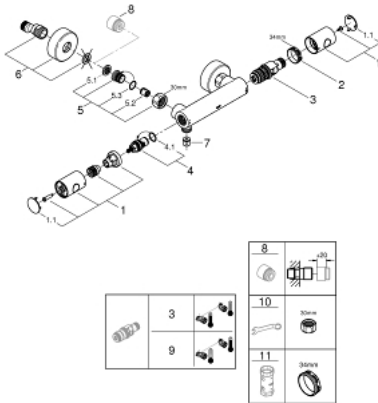

34 765 000 THERMOSTATIC SHOWER MIXER 1/2"

PRODUCT DESCRIPTION

- wall mounted
- **GROHE StarLight** chrome finish
- **GROHE MetalGrip** ergonomically shaped metal handles
- **GROHE SafeStop** safety button at 38°C
(calibration required)
- **GROHE SafeStop Plus** optional temperature limiter at 43°C included
- **GROHE TurboStat** compact cartridge with wax thermoelement
- integrated mixed water shut off
- volume handle with **GROHE EcoButton** (economy button with individually adjustable economy stop)
- ceramic headpart 1/2", 180°
- shower bottom outlet 1/2"
- built-in non return valves
- dirt strainers
- protected against backflow
- S-unions
- metal escutcheon
- **GROHE EcoJoy** technology for less water and perfect flow

34 765 000 THERMOSTATIC SHOWER MIXER 1/2"

SPARE PARTS, July 2019 – now

- 1: Metal handle 1/2" (Order-nr. 47984000)
 - 1.1: Cover Cap (Order-nr. 6458500M)
 - 2: retaining ring (Order-nr. 47743000)
 - 3: Thermostatic compact cartridge 1/2" (Order-nr. 47439000)
 - 4: Ceramic headpart, 1/2" (Order-nr. 45346000)
 - 4.1: O-Ring $\varnothing 18,2 \times \varnothing 1,7$ (Order-nr. 0392400M)
 - 5: Non-return valve (Order-nr. 47189000)
 - 5.1: Filter (Order-nr. 0726400M)
 - 5.2: Non-return valve (Order-nr. 08565000)
 - 5.3: O-Ring $\varnothing 17 \times \varnothing 2$ (Order-nr. 0305500M)
 - 6: S-union (Order-nr. 12662000)
 - 7: Non-return valve (Order-nr. 08565000)
 - 8: Extension 3/4", 20 mm (Order-nr. 0713000M)*
 - 9: GROHE TurboStat cartridge 1/2" (Order-nr. 47175000)*
 - 10: Special Spanner (Order-nr. 19377000)*
 - 11: Socket Spanner (Order-nr. 19332000)*
- * Optional accessories