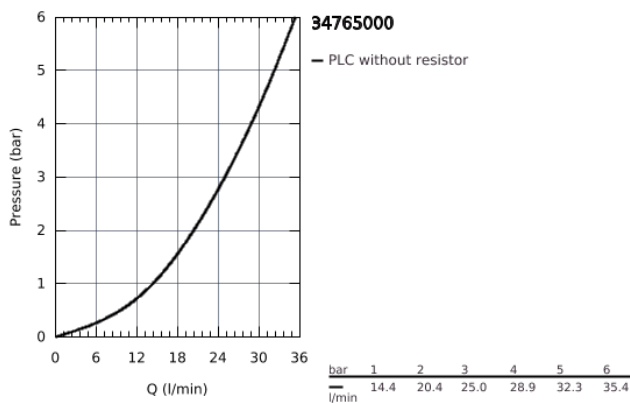

34 765 000 THERMOSTATIC SHOWER MIXER 1/2"

PRODUCT DESCRIPTION

- wall mounted
- **GROHE StarLight** chrome finish
- **GROHE MetalGrip** ergonomically shaped metal handles
- **GROHE SafeStop** safety button at 38°C
(calibration required)
- **GROHE SafeStop Plus** optional temperature limiter at 43°C included
- **GROHE TurboStat** compact cartridge with wax thermoelement
- integrated mixed water shut off
- volume handle with **GROHE EcoButton** (economy button with individually adjustable economy stop)
- ceramic headpart 1/2", 180°
- shower bottom outlet 1/2"
- built-in non return valves
- dirt strainers
- protected against backflow
- S-unions
- metal escutcheon
- **GROHE EcoJoy** technology for less water and perfect flow

34 765 000 THERMOSTATIC SHOWER MIXER 1/2"

SPARE PARTS, July 2019 – now

- 1: Metal handle 1/2" (Order-nr. 47984000)
 - 1.1: Cover Cap (Order-nr. 6458500M)
 - 2: retaining ring (Order-nr. 47743000)
 - 3: Thermostatic compact cartridge 1/2" (Order-nr. 47439000)
 - 4: Ceramic headpart, 1/2" (Order-nr. 45346000)
 - 4.1: O-Ring $\varnothing 18,2 \times \varnothing 1,7$ (Order-nr. 0392400M)
 - 5: Non-return valve (Order-nr. 47189000)
 - 5.1: Filter (Order-nr. 0726400M)
 - 5.2: Non-return valve (Order-nr. 08565000)
 - 5.3: O-Ring $\varnothing 17 \times \varnothing 2$ (Order-nr. 0305500M)
 - 6: S-union (Order-nr. 12662000)
 - 7: Non-return valve (Order-nr. 08565000)
 - 8: Extension 3/4", 20 mm (Order-nr. 0713000M)*
 - 9: GROHE TurboStat cartridge 1/2" (Order-nr. 47175000)*
 - 10: Special Spanner (Order-nr. 19377000)*
 - 11: Socket Spanner (Order-nr. 19332000)*
- * Optional accessories