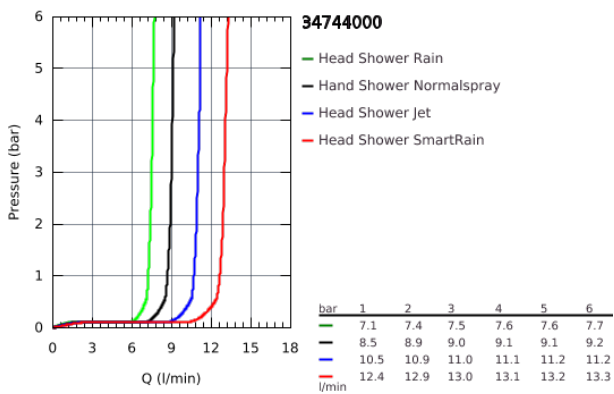

34 744 000 PERFECT SHOWER SET

PRODUCT DESCRIPTION

- Consisting of:
- concealed thermostat with 2 valves and integrated hand shower holder
- Grohtherm SmartControl set for final installation
- (29 120 000)
- GROHE Rapido SmartBox 35 600/35 604
- Euphoria 260 head shower set 3 sprays (26 458 000) including horizontal shower arm 380 mm
- hand shower Euphoria Cosmopolitan Stick (27 400)
- Silverflex shower hose 1250 mm (28 362)

34 744 000 PERFECT SHOWER SET