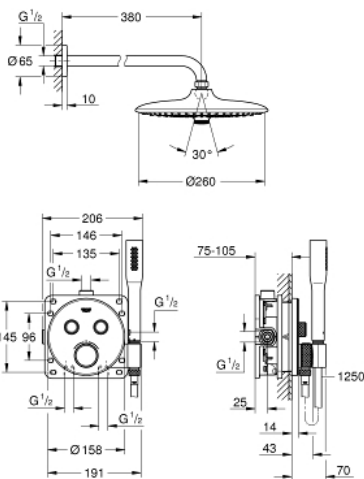

34 744 000 PERFECT SHOWER SET

PRODUCT DESCRIPTION

- Consisting of:
- concealed thermostat with 2 valves and integrated hand shower holder
- Grohtherm SmartControl set for final installation
- (29 120 000)
- GROHE Rapido SmartBox 35 600/35 604
- Euphoria 260 head shower set 3 sprays (26 458 000) including horizontal shower arm 380 mm
- hand shower Euphoria Cosmopolitan Stick (27 400)
- Silverflex shower hose 1250 mm (28 362)

34 744 000 PERFECT SHOWER SET