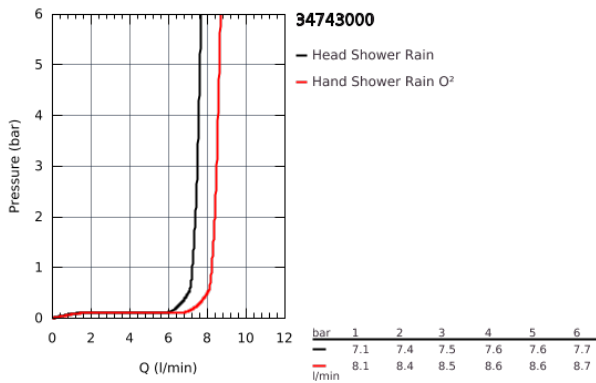

34 743 000 PERFECT SHOWER SET

PRODUCT DESCRIPTION

- Consisting of:
- concealed thermostat with 2 valves and integrated hand shower holder
- Grotherm SmartControl set for final installation
- (29 120 000)
- GROHE Rapido SmartBox 35 600/35 604
- Rainshower Cosmopolitan 210 head shower set (26 062 000) including horizontal shower arm 286 mm
- hand shower Power&Soul Cosmopolitan 115 (27 661 000)
- Silverflex shower hose 1250 mm (28 362)

34 743 000 PERFECT SHOWER SET