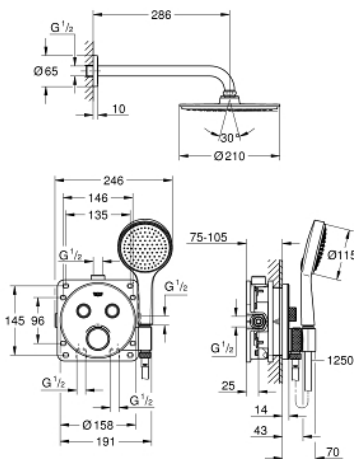

34 743 000 PERFECT SHOWER SET

PRODUCT DESCRIPTION

- Consisting of:
- concealed thermostat with 2 valves and integrated hand shower holder
- Grotherm SmartControl set for final installation
- (29 120 000)
- GROHE Rapido SmartBox 35 600/35 604
- Rainshower Cosmopolitan 210 head shower set (26 062 000) including horizontal shower arm 286 mm
- hand shower Power&Soul Cosmopolitan 115 (27 661 000)
- Silverflex shower hose 1250 mm (28 362)

34 743 000 PERFECT SHOWER SET