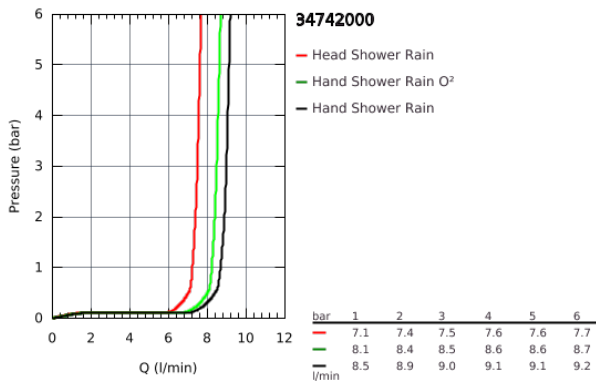

34 742 000 PERFECT SHOWER SET

PRODUCT DESCRIPTION

- Consisting of:
- concealed thermostat with 2 valves and integrated hand shower holder
- Grohtherm SmartControl set for final installation
- (29 125 000)
- GROHE Rapido SmartBox 35 600/35 604
- Rainshower F-Series 10" head shower set (26 070 000) including horizontal shower arm 286 mm
- hand shower Power&Soul Cosmopolitan 115 (27 661 000)
- Silverflex shower hose 1250 mm (28 362)

34 742 000 PERFECT SHOWER SET