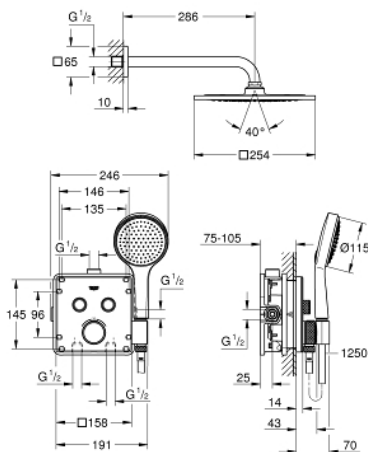

34 742 000 PERFECT SHOWER SET

PRODUCT DESCRIPTION

- Consisting of:
- concealed thermostat with 2 valves and integrated hand shower holder
- Grohtherm SmartControl set for final installation
- (29 125 000)
- GROHE Rapido SmartBox 35 600/35 604
- Rainshower F-Series 10" head shower set (26 070 000) including horizontal shower arm 286 mm
- hand shower Power&Soul Cosmopolitan 115 (27 661 000)
- Silverflex shower hose 1250 mm (28 362)

34 742 000 PERFECT SHOWER SET