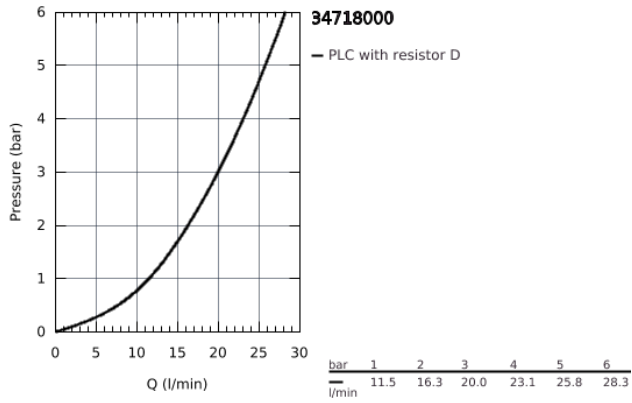

34 718 000 THERMOSTATIC BATH/SHOWER MIXER 1/2"

PRODUCT DESCRIPTION

- wall mounted
- **GROHE CoolTouch** prevents scalding on hot surfaces
- **GROHE StarLight** chrome finish
- **GROHE SafeStop** safety button at 38°C
(calibration required)
- **GROHE SafeStop Plus** optional temperature limiter at 43°C included
- **GROHE TurboStat** compact cartridge with wax thermostatic element
- GROHE ProGrip with knurl structure
-
- **GROHE SmartControl** push for ON-OFF, turn for volume adjustment from EcoJoy to full flow
- integrated **GROHE EasyReach** shower tray
- shower bottom outlet 1/2"
- bath spout with mousseur
- built-in non return valve and dirt strainers
- protected against backflow

34 718 000 THERMOSTATIC BATH/SHOWER MIXER 1/2"

34 718 000 THERMOSTATIC BATH/SHOWER MIXER 1/2"

SPARE PARTS

- 1: Thermostatic compact cartridge 1/2" (Order-nr. 47439000)
 - 2: Cartridge (Order-nr. 48297000)
 - 3: Non-return valve (Order-nr. 49069000)
 - 4: Flow restrictor (Order-nr. 13941000)
 - 5: Non-return valve (Order-nr. 08565000)
 - 6: GROHE TurboStat cartridge 1/2" (Order-nr. 47175000)*
 - 7: Socket Spanner (Order-nr. 49059000)*
- * Optional accessories