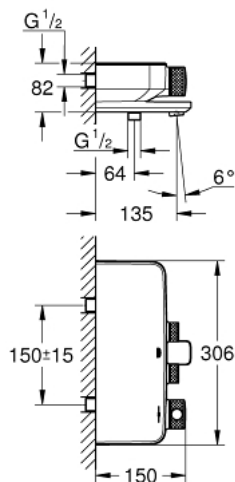

34 718 000 THERMOSTATIC BATH/SHOWER MIXER 1/2"

PRODUCT DESCRIPTION

- wall mounted
- **GROHE CoolTouch** prevents scalding on hot surfaces
- **GROHE StarLight** chrome finish
- **GROHE SafeStop** safety button at 38°C
(calibration required)
- **GROHE SafeStop Plus** optional temperature limiter at 43°C included
- **GROHE TurboStat** compact cartridge with wax thermostatic element
- GROHE ProGrip with knurl structure
-
- **GROHE SmartControl** push for ON-OFF, turn for volume adjustment from EcoJoy to full flow
- integrated **GROHE EasyReach** shower tray
- shower bottom outlet 1/2"
- bath spout with mousseur
- built-in non return valve and dirt strainers
- protected against backflow

34 718 000 THERMOSTATIC BATH/SHOWER MIXER 1/2"

34 718 000 THERMOSTATIC BATH/SHOWER MIXER 1/2"

SPARE PARTS

- 1: Thermostatic compact cartridge 1/2" (Order-nr. 47439000)
 - 2: Cartridge (Order-nr. 48297000)
 - 3: Non-return valve (Order-nr. 49069000)
 - 4: Flow restrictor (Order-nr. 13941000)
 - 5: Non-return valve (Order-nr. 08565000)
 - 6: GROHE TurboStat cartridge 1/2" (Order-nr. 47175000)*
 - 7: Socket Spanner (Order-nr. 49059000)*
- * Optional accessories