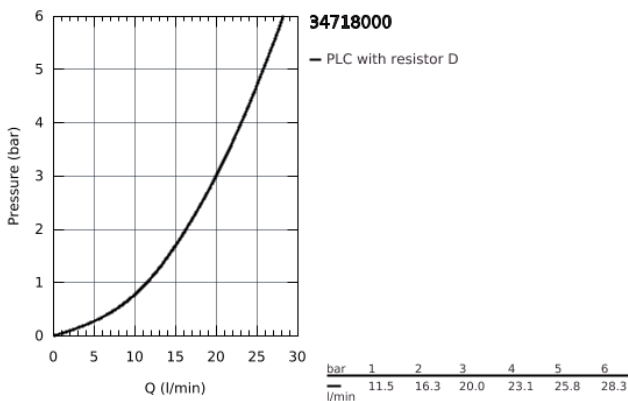

34 718 000 THERMOSTATIC BATH/SHOWER MIXER 1/2"

PRODUCT DESCRIPTION

- wall mounted
- **GROHE CoolTouch** prevents scalding on hot surfaces
- **GROHE StarLight** chrome finish
- **GROHE SafeStop** safety button at 38°C
(calibration required)
- **GROHE SafeStop Plus** optional temperature limiter at 43°C included
- **GROHE TurboStat** compact cartridge with wax thermostatic element
- GROHE ProGrip with knurl structure
-
- **GROHE SmartControl** push for ON-OFF, turn for volume adjustment from EcoJoy to full flow
- integrated **GROHE EasyReach** shower tray
- shower bottom outlet 1/2"
- bath spout with mousseur
- built-in non return valve and dirt strainers
- protected against backflow

34 718 000 THERMOSTATIC BATH/SHOWER MIXER 1/2"

34 718 000 THERMOSTATIC BATH/SHOWER MIXER 1/2"

SPARE PARTS

- 1: Thermostatic compact cartridge 1/2" (Order-nr. 47439000)
 - 2: Cartridge (Order-nr. 48297000)
 - 3: Non-return valve (Order-nr. 49069000)
 - 4: Flow restrictor (Order-nr. 13941000)
 - 5: Non-return valve (Order-nr. 08565000)
 - 6: GROHE TurboStat cartridge 1/2" (Order-nr. 47175000)*
 - 7: Socket Spanner (Order-nr. 49059000)*
- * Optional accessories