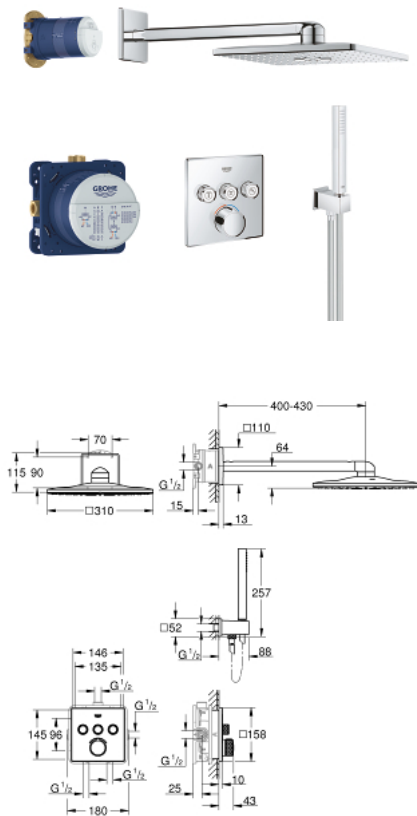

34 712 000 PERFECT SHOWER SET

PRODUCT DESCRIPTION

- consisting of:
- concealed mixer with 3 valves
- SmartControl mixer set for final installation
- (29 149 000)
- GROHE Rapido SmartBox (35 600/35 604)
- Rainshower SmartActive 310 Cube head shower set (26 479) including head s hower with 2 sprays, horizontal shower arm 400 mm and head shower rough-i n (26 483)
- hand shower Euphoria Cube Stick (27 698 000)
- Euphoria Cube wall union with integrated shower holder (26 370)
- Silverflex shower hose 1.500 mm (28 364 000)