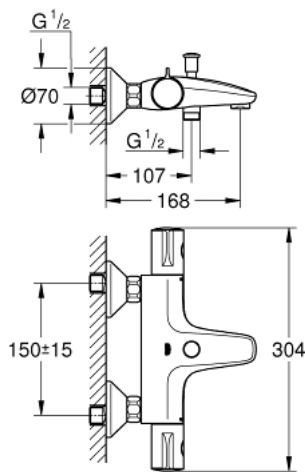

34 567 000 GROHTHERM 800 THERMOSTATIC BATH/SHOWER MIXER 1/2"

PRODUCT DESCRIPTION

- wall mounted
- **GROHE StarLight** chrome finish
- **GROHE SafeStop** safety button at 38°C
(calibration required)
- **GROHE SafeStop Plus** optional temperature limiter at 43°C included
- **GROHE TurboStat** compact cartridge with wax thermoelement
- integrated mixed water shut off
- automatic diverter: bath/shower
- volume handle with **GROHE EcoButton** (economy button with individually adjustable economy stop)
- ceramic headpart 1/2", 180°
- shower bottom outlet 1/2"
- mousseur
- built-in non return valves
- dirt strainers
- protected against backflow
- S-unions
- metal escutcheon
- min. recommended pressure 1.0 bar
- **GROHE EcoJoy** technology for less water and perfect flow

34 567 000 GROHTHERM 800 THERMOSTATIC BATH/SHOWER MIXER 1/2"

SPARE PARTS, February 2014 – now

- 1: Temperature control handle (Order-nr. 47981000)
- 2: retaining ring (Order-nr. 47743000)
- 3: Thermostatic compact cartridge 1/2" (Order-nr. 47439000)
- 4: Shut-off handle (Order-nr. 47980000)
- 5: Ceramic headpart, 1/2" (Order-nr. 45346000)
- 5.1: O-Ring $\varnothing 18,2 \times \varnothing 1,7$ (Order-nr. 0392400M)
- 6: Non-return valve (Order-nr. 47189000)
- 6.1: Filter (Order-nr. 0726400M)
- 6.2: Non-return valve (Order-nr. 08565000)
- 6.3: O-Ring $\varnothing 17 \times \varnothing 2$ (Order-nr. 0305500M)
- 7: S-union (Order-nr. 12075000)
- 7.1: Sealing washer (Order-nr. 0138600M)
- 7.2: Escutcheon (Order-nr. 0221000M)
- 8: Flow restrictor (Order-nr. 13952000)
- 9: Diverter knob (Order-nr. 65648000)
- 10: Diverter (Order-nr. 65655000)
- 11: Non-return valve (Order-nr. 08565000)
- 12: Extension 3/4", 20 mm (Order-nr. 0713000M)*
- 13: Special Spanner (Order-nr. 19377000)*
- 14: Socket Spanner (Order-nr. 19332000)*
- 15: GROHE TurboStat cartridge 1/2" (Order-nr. 47175000)*