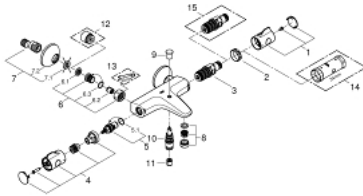

34 567 000 GROHTHERM 800 THERMOSTATIC BATH/SHOWER MIXER 1/2"

PRODUCT DESCRIPTION

- wall mounted
- **GROHE StarLight** chrome finish
- **GROHE SafeStop** safety button at 38°C
(calibration required)
- **GROHE SafeStop Plus** optional temperature limiter at 43°C included
- **GROHE TurboStat** compact cartridge with wax thermoelement
- integrated mixed water shut off
- automatic diverter: bath/shower
- volume handle with **GROHE EcoButton** (economy button with individually adjustable economy stop)
- ceramic headpart 1/2", 180°
- shower bottom outlet 1/2"
- mousseur
- built-in non return valves
- dirt strainers
- protected against backflow
- S-unions
- metal escutcheon
- min. recommended pressure 1.0 bar
- **GROHE EcoJoy** technology for less water and perfect flow

34 567 000 GROHTHERM 800 THERMOSTATIC BATH/SHOWER MIXER 1/2"

SPARE PARTS, February 2014 – now

- 1: Temperature control handle (Order-nr. 47981000)
- 2: retaining ring (Order-nr. 47743000)
- 3: Thermostatic compact cartridge 1/2" (Order-nr. 47439000)
- 4: Shut-off handle (Order-nr. 47980000)
- 5: Ceramic headpart, 1/2" (Order-nr. 45346000)
- 5.1: O-Ring $\varnothing 18,2 \times \varnothing 1,7$ (Order-nr. 0392400M)
- 6: Non-return valve (Order-nr. 47189000)
- 6.1: Filter (Order-nr. 0726400M)
- 6.2: Non-return valve (Order-nr. 08565000)
- 6.3: O-Ring $\varnothing 17 \times \varnothing 2$ (Order-nr. 0305500M)
- 7: S-union (Order-nr. 12075000)
- 7.1: Sealing washer (Order-nr. 0138600M)
- 7.2: Escutcheon (Order-nr. 0221000M)
- 8: Flow restrictor (Order-nr. 13952000)
- 9: Diverter knob (Order-nr. 65648000)
- 10: Diverter (Order-nr. 65655000)
- 11: Non-return valve (Order-nr. 08565000)
- 12: Extension 3/4", 20 mm (Order-nr. 0713000M)*
- 13: Special Spanner (Order-nr. 19377000)*
- 14: Socket Spanner (Order-nr. 19332000)*
- 15: GROHE TurboStat cartridge 1/2" (Order-nr. 47175000)*