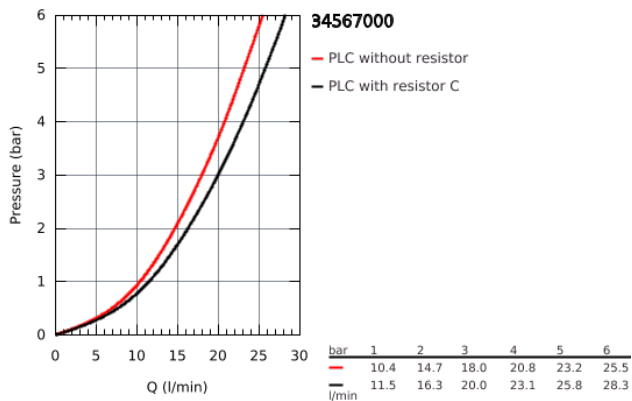

34 567 000 GROHTHERM 800 THERMOSTATIC BATH/SHOWER MIXER 1/2"

PRODUCT DESCRIPTION

- wall mounted
- **GROHE StarLight** chrome finish
- **GROHE SafeStop** safety button at 38°C
(calibration required)
- **GROHE SafeStop Plus** optional temperature limiter at 43°C included
- **GROHE TurboStat** compact cartridge with wax thermoelement
- integrated mixed water shut off
- automatic diverter: bath/shower
- volume handle with **GROHE EcoButton** (economy button with individually adjustable economy stop)
- ceramic headpart 1/2", 180°
- shower bottom outlet 1/2"
- mousseur
- built-in non return valves
- dirt strainers
- protected against backflow
- S-unions
- metal escutcheon
- min. recommended pressure 1.0 bar
- **GROHE EcoJoy** technology for less water and perfect flow

34 567 000 GROHTHERM 800 THERMOSTATIC BATH/SHOWER MIXER 1/2"

SPARE PARTS, February 2014 – now

- 1: Temperature control handle (Order-nr. 47981000)
- 2: retaining ring (Order-nr. 47743000)
- 3: Thermostatic compact cartridge 1/2" (Order-nr. 47439000)
- 4: Shut-off handle (Order-nr. 47980000)
- 5: Ceramic headpart, 1/2" (Order-nr. 45346000)
- 5.1: O-Ring $\varnothing 18,2 \times \varnothing 1,7$ (Order-nr. 0392400M)
- 6: Non-return valve (Order-nr. 47189000)
- 6.1: Filter (Order-nr. 0726400M)
- 6.2: Non-return valve (Order-nr. 08565000)
- 6.3: O-Ring $\varnothing 17 \times \varnothing 2$ (Order-nr. 0305500M)
- 7: S-union (Order-nr. 12075000)
- 7.1: Sealing washer (Order-nr. 0138600M)
- 7.2: Escutcheon (Order-nr. 0221000M)
- 8: Flow restrictor (Order-nr. 13952000)
- 9: Diverter knob (Order-nr. 65648000)
- 10: Diverter (Order-nr. 65655000)
- 11: Non-return valve (Order-nr. 08565000)
- 12: Extension 3/4", 20 mm (Order-nr. 0713000M)*
- 13: Special Spanner (Order-nr. 19377000)*
- 14: Socket Spanner (Order-nr. 19332000)*
- 15: GROHE TurboStat cartridge 1/2" (Order-nr. 47175000)*