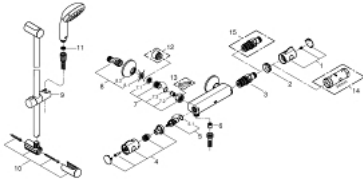

34 565 001 GROHTHERM 800 THERMOSTATIC SHOWER MIXER 1/2" WITH SHOWER SET

PRODUCT DESCRIPTION

- Consisting of:
- Grohtherm 800 thermostatic shower mixer 1/2"
- (34 558 000)
- Tempesta shower rail set 2 sprays, 600 mm (27 598)

34 565 001 **GROHTHERM 800 THERMOSTATIC SHOWER MIXER 1/2" WITH SHOWER SET**

34 565 001 GROHTHERM 800 THERMOSTATIC SHOWER MIXER 1/2" WITH SHOWER SET

SPARE PARTS, April 2017 – now

- 1: Temperature control handle (Order-nr. 47981000)
- 2: retaining ring (Order-nr. 47743000)
- 3: Thermostatic compact cartridge 1/2" (Order-nr. 47439000)
- 4: Shut-off handle (Order-nr. 47980000)
- 5: Ceramic headpart, 1/2" (Order-nr. 45346000)
- 5.1: O-Ring $\varnothing 18,2 \times \varnothing 1,7$ (Order-nr. 0392400M)
- 6: Non-return valve (Order-nr. 08565000)
- 7: Non-return valve (Order-nr. 47189000)
- 7.1: Filter (Order-nr. 0726400M)
- 7.2: Non-return valve (Order-nr. 08565000)
- 7.3: O-Ring $\varnothing 17 \times \varnothing 2$ (Order-nr. 0305500M)
- 8: S-union (Order-nr. 12075000)
- 8.1: Sealing washer (Order-nr. 0138600M)
- 8.2: Escutcheon (Order-nr. 0221000M)
- 9: Sliding piece (Order-nr. 48099000)
- 10: Outlet shower holder (Order-nr. 48098000)
- 11: Strainer (Order-nr. 0700200M)
- 12: Extension 3/4", 20 mm (Order-nr. 0713000M)*
- 13: Special Spanner (Order-nr. 19377000)*
- 14: Socket Spanner (Order-nr. 19332000)*
- 15: GROHE TurboStat cartridge 1/2" (Order-nr. 47175000)*