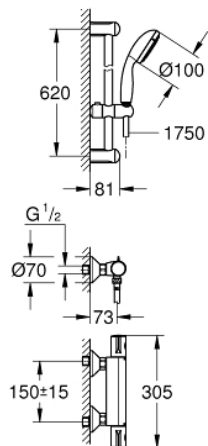

34 565 001 GROHTHERM 800 THERMOSTATIC SHOWER MIXER 1/2" WITH SHOWER SET

PRODUCT DESCRIPTION

- Consisting of:
- Grohtherm 800 thermostatic shower mixer 1/2"
- (34 558 000)
- Tempesta shower rail set 2 sprays, 600 mm (27 598)

34 565 001 **GROHTHERM 800 THERMOSTATIC SHOWER MIXER 1/2" WITH SHOWER SET**

34 565 001 GROHTHERM 800 THERMOSTATIC SHOWER MIXER 1/2" WITH SHOWER SET

SPARE PARTS, April 2017 – now

- 1: Temperature control handle (Order-nr. 47981000)
- 2: retaining ring (Order-nr. 47743000)
- 3: Thermostatic compact cartridge 1/2" (Order-nr. 47439000)
- 4: Shut-off handle (Order-nr. 47980000)
- 5: Ceramic headpart, 1/2" (Order-nr. 45346000)
- 5.1: O-Ring $\varnothing 18,2 \times \varnothing 1,7$ (Order-nr. 0392400M)
- 6: Non-return valve (Order-nr. 08565000)
- 7: Non-return valve (Order-nr. 47189000)
- 7.1: Filter (Order-nr. 0726400M)
- 7.2: Non-return valve (Order-nr. 08565000)
- 7.3: O-Ring $\varnothing 17 \times \varnothing 2$ (Order-nr. 0305500M)
- 8: S-union (Order-nr. 12075000)
- 8.1: Sealing washer (Order-nr. 0138600M)
- 8.2: Escutcheon (Order-nr. 0221000M)
- 9: Sliding piece (Order-nr. 48099000)
- 10: Outlet shower holder (Order-nr. 48098000)
- 11: Strainer (Order-nr. 0700200M)
- 12: Extension 3/4", 20 mm (Order-nr. 0713000M)*
- 13: Special Spanner (Order-nr. 19377000)*
- 14: Socket Spanner (Order-nr. 19332000)*
- 15: GROHE TurboStat cartridge 1/2" (Order-nr. 47175000)*