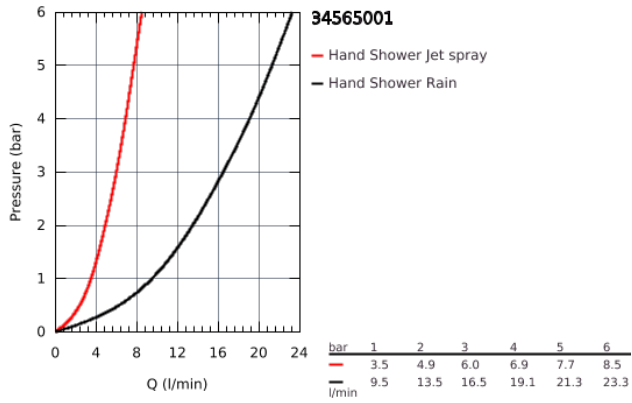

34 565 001 GROHTHERM 800 THERMOSTATIC SHOWER MIXER 1/2" WITH SHOWER SET

PRODUCT DESCRIPTION

- Consisting of:
- Grohtherm 800 thermostatic shower mixer 1/2"
- (34 558 000)
- Tempesta shower rail set 2 sprays, 600 mm (27 598)

34 565 001 **GROHTHERM 800 THERMOSTATIC SHOWER MIXER 1/2" WITH SHOWER SET**

34 565 001 GROHTHERM 800 THERMOSTATIC SHOWER MIXER 1/2" WITH SHOWER SET

SPARE PARTS, April 2017 – now

- 1: Temperature control handle (Order-nr. 47981000)
- 2: retaining ring (Order-nr. 47743000)
- 3: Thermostatic compact cartridge 1/2" (Order-nr. 47439000)
- 4: Shut-off handle (Order-nr. 47980000)
- 5: Ceramic headpart, 1/2" (Order-nr. 45346000)
- 5.1: O-Ring $\varnothing 18,2 \times \varnothing 1,7$ (Order-nr. 0392400M)
- 6: Non-return valve (Order-nr. 08565000)
- 7: Non-return valve (Order-nr. 47189000)
- 7.1: Filter (Order-nr. 0726400M)
- 7.2: Non-return valve (Order-nr. 08565000)
- 7.3: O-Ring $\varnothing 17 \times \varnothing 2$ (Order-nr. 0305500M)
- 8: S-union (Order-nr. 12075000)
- 8.1: Sealing washer (Order-nr. 0138600M)
- 8.2: Escutcheon (Order-nr. 0221000M)
- 9: Sliding piece (Order-nr. 48099000)
- 10: Outlet shower holder (Order-nr. 48098000)
- 11: Strainer (Order-nr. 0700200M)
- 12: Extension 3/4", 20 mm (Order-nr. 0713000M)*
- 13: Special Spanner (Order-nr. 19377000)*
- 14: Socket Spanner (Order-nr. 19332000)*
- 15: GROHE TurboStat cartridge 1/2" (Order-nr. 47175000)*