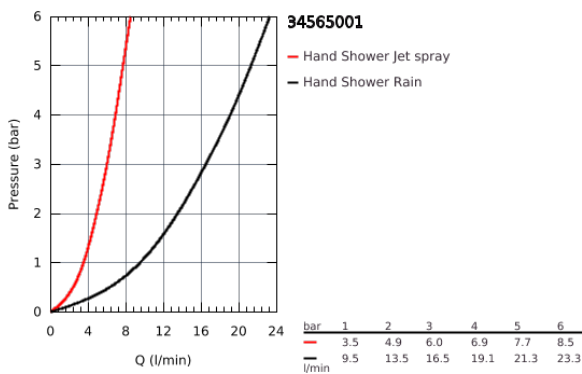

34 565 001 GROHTHERM 800 THERMOSTATIC SHOWER MIXER 1/2" WITH SHOWER SET

PRODUCT DESCRIPTION

- Consisting of:
- Grohtherm 800 thermostatic shower mixer 1/2"
- (34 558 000)
- Tempesta shower rail set 2 sprays, 600 mm (27 598)

34 565 001 **GROHTHERM 800 THERMOSTATIC SHOWER MIXER 1/2" WITH SHOWER SET**

34 565 001 GROHTHERM 800 THERMOSTATIC SHOWER MIXER 1/2" WITH SHOWER SET

SPARE PARTS, April 2017 – now

- 1: Temperature control handle (Order-nr. 47981000)
- 2: retaining ring (Order-nr. 47743000)
- 3: Thermostatic compact cartridge 1/2" (Order-nr. 47439000)
- 4: Shut-off handle (Order-nr. 47980000)
- 5: Ceramic headpart, 1/2" (Order-nr. 45346000)
- 5.1: O-Ring $\varnothing 18,2 \times \varnothing 1,7$ (Order-nr. 0392400M)
- 6: Non-return valve (Order-nr. 08565000)
- 7: Non-return valve (Order-nr. 47189000)
- 7.1: Filter (Order-nr. 0726400M)
- 7.2: Non-return valve (Order-nr. 08565000)
- 7.3: O-Ring $\varnothing 17 \times \varnothing 2$ (Order-nr. 0305500M)
- 8: S-union (Order-nr. 12075000)
- 8.1: Sealing washer (Order-nr. 0138600M)
- 8.2: Escutcheon (Order-nr. 0221000M)
- 9: Sliding piece (Order-nr. 48099000)
- 10: Outlet shower holder (Order-nr. 48098000)
- 11: Strainer (Order-nr. 0700200M)
- 12: Extension 3/4", 20 mm (Order-nr. 0713000M)*
- 13: Special Spanner (Order-nr. 19377000)*
- 14: Socket Spanner (Order-nr. 19332000)*
- 15: GROHE TurboStat cartridge 1/2" (Order-nr. 47175000)*