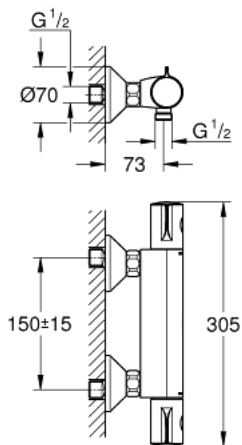

34 558 000 GROHTHERM 800 THERMOSTATIC SHOWER MIXER 1/2"

PRODUCT DESCRIPTION

- wall mounted
- **GROHE StarLight** chrome finish
- **GROHE SafeStop** safety button at 38°C
(calibration required)
- **GROHE SafeStop Plus** optional temperature limiter at 43°C included
- **GROHE TurboStat** compact cartridge with wax thermoelement
- integrated mixed water shut off
- volume handle with **GROHE EcoButton**
(economy button with individually adjustable economy stop)
- ceramic headpart 1/2", 180°
- shower bottom outlet 1/2"
- dirt strainers
- built-in non return valves
- protected against backflow
- S-unions
- metal escutcheon
- **GROHE EcoJoy** technology for less water and perfect flow

34 558 000 GROHTHERM 800 THERMOSTATIC SHOWER MIXER 1/2"

SPARE PARTS, February 2014 – now

- 1: Temperature control handle (Order-nr. 47981000)
- 2: retaining ring (Order-nr. 47743000)
- 3: Thermostatic compact cartridge 1/2" (Order-nr. 47439000)
- 4: Shut-off handle (Order-nr. 47980000)
- 5: Ceramic headpart, 1/2" (Order-nr. 45346000)
- 5.1: O-Ring $\varnothing 18,2 \times \varnothing 1,7$ (Order-nr. 0392400M)
- 6: Non-return valve (Order-nr. 08565000)
- 7: Non-return valve (Order-nr. 47189000)
- 7.1: Filter (Order-nr. 0726400M)
- 7.2: Non-return valve (Order-nr. 08565000)
- 7.3: O-Ring $\varnothing 17 \times \varnothing 2$ (Order-nr. 0305500M)
- 8: S-union (Order-nr. 12075000)
- 8.1: Sealing washer (Order-nr. 0138600M)
- 8.2: Escutcheon (Order-nr. 0221000M)
- 9: Extension 3/4", 20 mm (Order-nr. 0713000M)*
- 10: Socket Spanner (Order-nr. 19332000)*
- 11: Special Spanner (Order-nr. 19377000)*
- 12: GROHE TurboStat cartridge 1/2" (Order-nr. 47175000)*