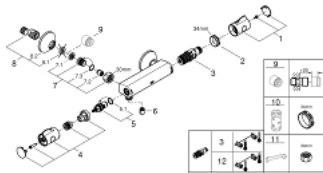

34 558 000 GROHTHERM 800 THERMOSTATIC SHOWER MIXER 1/2"

PRODUCT DESCRIPTION

- wall mounted
- **GROHE StarLight** chrome finish
- **GROHE SafeStop** safety button at 38°C
(calibration required)
- **GROHE SafeStop Plus** optional temperature limiter at 43°C included
- **GROHE TurboStat** compact cartridge with wax thermoelement
- integrated mixed water shut off
- volume handle with **GROHE EcoButton**
(economy button with individually adjustable economy stop)
- ceramic headpart 1/2", 180°
- shower bottom outlet 1/2"
- dirt strainers
- built-in non return valves
- protected against backflow
- S-unions
- metal escutcheon
- **GROHE EcoJoy** technology for less water and perfect flow

34 558 000 GROHTHERM 800 THERMOSTATIC SHOWER MIXER 1/2"

SPARE PARTS, February 2014 – now

- 1: Temperature control handle (Order-nr. 47981000)
- 2: retaining ring (Order-nr. 47743000)
- 3: Thermostatic compact cartridge 1/2" (Order-nr. 47439000)
- 4: Shut-off handle (Order-nr. 47980000)
- 5: Ceramic headpart, 1/2" (Order-nr. 45346000)
- 5.1: O-Ring $\varnothing 18,2 \times \varnothing 1,7$ (Order-nr. 0392400M)
- 6: Non-return valve (Order-nr. 08565000)
- 7: Non-return valve (Order-nr. 47189000)
- 7.1: Filter (Order-nr. 0726400M)
- 7.2: Non-return valve (Order-nr. 08565000)
- 7.3: O-Ring $\varnothing 17 \times \varnothing 2$ (Order-nr. 0305500M)
- 8: S-union (Order-nr. 12075000)
- 8.1: Sealing washer (Order-nr. 0138600M)
- 8.2: Escutcheon (Order-nr. 0221000M)
- 9: Extension 3/4", 20 mm (Order-nr. 0713000M)*
- 10: Socket Spanner (Order-nr. 19332000)*
- 11: Special Spanner (Order-nr. 19377000)*
- 12: GROHE TurboStat cartridge 1/2" (Order-nr. 47175000)*