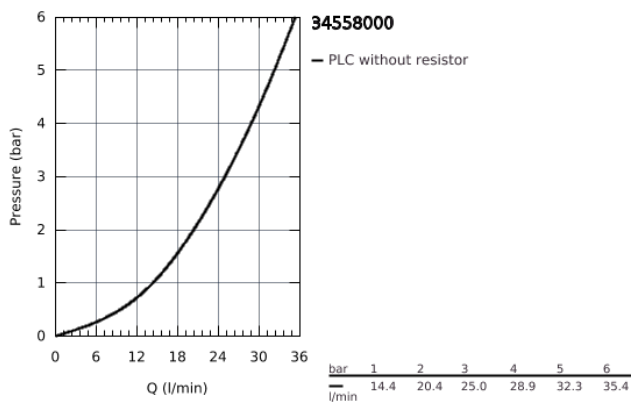

34 558 000 GROHTHERM 800 THERMOSTATIC SHOWER MIXER 1/2"

PRODUCT DESCRIPTION

- wall mounted
- **GROHE StarLight** chrome finish
- **GROHE SafeStop** safety button at 38°C
(calibration required)
- **GROHE SafeStop Plus** optional temperature limiter at 43°C included
- **GROHE TurboStat** compact cartridge with wax thermoelement
- integrated mixed water shut off
- volume handle with **GROHE EcoButton**
(economy button with individually adjustable economy stop)
- ceramic headpart 1/2", 180°
- shower bottom outlet 1/2"
- dirt strainers
- built-in non return valves
- protected against backflow
- S-unions
- metal escutcheon
- **GROHE EcoJoy** technology for less water and perfect flow

34 558 000 GROHTHERM 800 THERMOSTATIC SHOWER MIXER 1/2"

SPARE PARTS, February 2014 – now

- 1: Temperature control handle (Order-nr. 47981000)
- 2: retaining ring (Order-nr. 47743000)
- 3: Thermostatic compact cartridge 1/2" (Order-nr. 47439000)
- 4: Shut-off handle (Order-nr. 47980000)
- 5: Ceramic headpart, 1/2" (Order-nr. 45346000)
- 5.1: O-Ring $\varnothing 18,2 \times \varnothing 1,7$ (Order-nr. 0392400M)
- 6: Non-return valve (Order-nr. 08565000)
- 7: Non-return valve (Order-nr. 47189000)
- 7.1: Filter (Order-nr. 0726400M)
- 7.2: Non-return valve (Order-nr. 08565000)
- 7.3: O-Ring $\varnothing 17 \times \varnothing 2$ (Order-nr. 0305500M)
- 8: S-union (Order-nr. 12075000)
- 8.1: Sealing washer (Order-nr. 0138600M)
- 8.2: Escutcheon (Order-nr. 0221000M)
- 9: Extension 3/4", 20 mm (Order-nr. 0713000M)*
- 10: Socket Spanner (Order-nr. 19332000)*
- 11: Special Spanner (Order-nr. 19377000)*
- 12: GROHE TurboStat cartridge 1/2" (Order-nr. 47175000)*