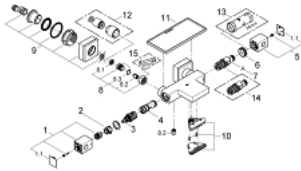

### PRODUCT DESCRIPTION

- wall mounted
- **GROHE StarLight** chrome finish
- **GROHE SafeStop** at 38°C
- **GROHE SafeStop Plus** optional temperature limiter at 43°C included
- **GROHE TurboStat** compact cartridge with wax thermolement
- integrated mixed water shut off
- **GROHE AquaDimmer Eco** with multiple function:
  - - integrated GROHE EcoButton (economy button with economy stop for shower)
  - - flow control
  - - diverter: bath/shower
  - shower bottom outlet 1/2"
- GROHE XL Waterfall
- flow straightener
- built-in non return valves
- dirt strainers
- protected against backflow
- covered S-unions
- **GROHE EasyReach** shower tray (18 700 000)
- removable for easy cleaning
- da Vinci satin white finish
- **GROHE EcoJoy** technology for less water and perfect flow

### SPARE PARTS

- 1: Shut-off handle (Order-nr. 47960000)
- 1.1: Cover cap (Order-nr. 4795900M)
- 2: Stop ring (Order-nr. 47922000)
- 3: Aquadimmer (Order-nr. 47364000)
- 4: Water flow (Order-nr. 47887000)
- 5: Temperature control handle (Order-nr. 47958000)
- 5.1: Cover cap (Order-nr. 4795900M)
- 6: Fitting ring (Order-nr. 47743000)
- 7: Thermostatic compact cartridge 1/2" (Order-nr. 47439000)
- 8: Non-return valve (Order-nr. 47189000)
- 8.1: Dirt Strainer (Order-nr. 0726400M)
- 8.2: Non-return valve (Order-nr. 08565000)
- 8.3: O-ring  $\varnothing 17 \times \varnothing 2$  (Order-nr. 0305500M)
- 9: S-union (Order-nr. 47824000)
- 10: Water flow (Order-nr. 47924000)
- 11: GROHE EasyReach tray (Order-nr. 18700000)
- 12: Extension set, 30 mm (Order-nr. 46238000)\*
- 13: Socket Spanner (Order-nr. 19332000)\*
- 14: GROHE TurboStat cartridge 1/2" (Order-nr. 47175000)\*
- 15: Special spanner (Order-nr. 19377000)\*