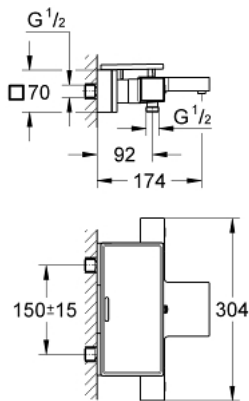

## 34 502 000 GROHTHERM CUBE THERMOSTATIC BATH MIXER 1/2"

### PRODUCT DESCRIPTION

- wall mounted
- **GROHE StarLight** chrome finish
- **GROHE SafeStop** at 38°C
- **GROHE SafeStop Plus** optional temperature limiter at 43°C included
- **GROHE TurboStat** compact cartridge with wax thermolement
- integrated mixed water shut off
- **GROHE AquaDimmer Eco** with multiple function:
  - - integrated GROHE EcoButton (economy button with economy stop for shower)
  - - flow control
  - - diverter: bath/shower
  - shower bottom outlet 1/2"
- GROHE XL Waterfall
- flow straightener
- built-in non return valves
- dirt strainers
- protected against backflow
- covered S-unions
- **GROHE EasyReach** shower tray (18 700 000)
- removable for easy cleaning
- da Vinci satin white finish
- **GROHE EcoJoy** technology for less water and perfect flow

### SPARE PARTS

- 1: Shut-off handle (Order-nr. 47960000)
- 1.1: Cover cap (Order-nr. 4795900M)
- 2: Stop ring (Order-nr. 47922000)
- 3: Aquadimmer (Order-nr. 47364000)
- 4: Water flow (Order-nr. 47887000)
- 5: Temperature control handle (Order-nr. 47958000)
- 5.1: Cover cap (Order-nr. 4795900M)
- 6: Fitting ring (Order-nr. 47743000)
- 7: Thermostatic compact cartridge 1/2" (Order-nr. 47439000)
- 8: Non-return valve (Order-nr. 47189000)
- 8.1: Dirt Strainer (Order-nr. 0726400M)
- 8.2: Non-return valve (Order-nr. 08565000)
- 8.3: O-ring  $\varnothing 17 \times \varnothing 2$  (Order-nr. 0305500M)
- 9: S-union (Order-nr. 47824000)
- 10: Water flow (Order-nr. 47924000)
- 11: GROHE EasyReach tray (Order-nr. 18700000)
- 12: Extension set, 30 mm (Order-nr. 46238000)\*
- 13: Socket Spanner (Order-nr. 19332000)\*
- 14: GROHE TurboStat cartridge 1/2" (Order-nr. 47175000)\*
- 15: Special spanner (Order-nr. 19377000)\*