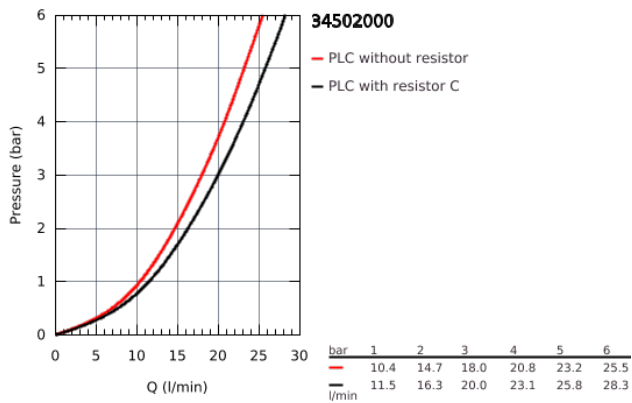

## 34 502 000 GROHTHERM CUBE THERMOSTATIC BATH MIXER 1/2"

### PRODUCT DESCRIPTION

- wall mounted
- **GROHE StarLight** chrome finish
- **GROHE SafeStop** at 38°C
- **GROHE SafeStop Plus** optional temperature limiter at 43°C included
- **GROHE TurboStat** compact cartridge with wax thermolement
- integrated mixed water shut off
- **GROHE AquaDimmer Eco** with multiple function:
  - - integrated GROHE EcoButton (economy button with economy stop for shower)
  - - flow control
  - - diverter: bath/shower
  - shower bottom outlet 1/2"
- GROHE XL Waterfall
- flow straightener
- built-in non return valves
- dirt strainers
- protected against backflow
- covered S-unions
- **GROHE EasyReach** shower tray (18 700 000)
- removable for easy cleaning
- da Vinci satin white finish
- **GROHE EcoJoy** technology for less water and perfect flow