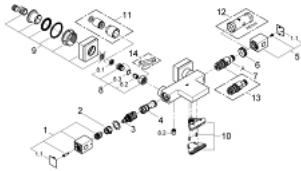

34 497 000 GROHTHERM CUBE THERMOSTAT BATH/SHOWER MIXER

PRODUCT DESCRIPTION

- **wall mounted**
- **GROHE StarLight** chrome finish
- GROHE SafeStop at 38°C
- **GROHE SafeStop Plus** optional temperature limiter at 43°C included
- **GROHE TurboStat** compact cartridge with wax thermoelement
- integrated mixed water shut off
- **GROHE AquaDimmer Eco** with multiple function:
 - - integrated GROHE EcoButton (economy button with economy stop for shower)
 - - flow control
 - - diverter: bath/shower
 - shower outlet below 1/2"
- GROHE XL Waterfall
- flow straightener
- built-in non return valves
- dirt strainers
- Protected against backflow
- covered S-unions
- **GROHE EcoJoy** Technology for less water and perfect flow

34 497 000 GROHTHERM CUBE THERMOSTAT BATH/SHOWER MIXER

UNITS PER PACKAGE

- 1: Shut-off handle (Order-nr. 47960000)
- 1.1: Cap (Order-nr. 4795900M)
- 2: Stop ring (Order-nr. 47922000)
- 3: Aquadimmer (Order-nr. 47364000)
- 4: Water flow (Order-nr. 47887000)
- 5: Temperature control handle (Order-nr. 47958000)
- 5.1: Cap (Order-nr. 4795900M)
- 6: Fitting ring (Order-nr. 47743000)
- 7: Thermostatic compact cartridge 1/2" (Order-nr. 47439000)
- 8: Non-return valve (Order-nr. 47189000)
- 8.1: Dirt Strainer (Order-nr. 0726400M)
- 8.2: Non-return valve (Order-nr. 08565000)
- 8.3: O-ring $\varnothing 17 \times \varnothing 2$ (Order-nr. 0305500M)
- 9: S-union (Order-nr. 47824000)
- 10: Water flow (Order-nr. 47924000)
- 11: Extension set 1/2", 30 mm (Order-nr. 46238000)*
- 12: Socket spanner (Order-nr. 19332000)*
- 13: GROHE TurboStat cartridge 1/2" (Order-nr. 47175000)*
- 14: Special spanner (Order-nr. 19377000)*