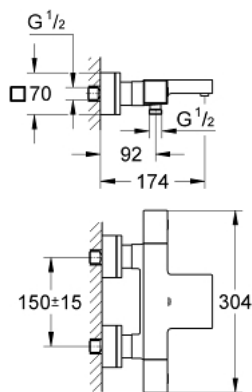

34 497 000 GROHTHERM CUBE THERMOSTAT BATH/SHOWER MIXER

PRODUCT DESCRIPTION

- **wall mounted**
- **GROHE StarLight** chrome finish
- GROHE SafeStop at 38°C
- **GROHE SafeStop Plus** optional temperature limiter at 43°C included
- **GROHE TurboStat** compact cartridge with wax thermoelement
- integrated mixed water shut off
- **GROHE AquaDimmer Eco** with multiple function:
 - - integrated GROHE EcoButton (economy button with economy stop for shower)
 - - flow control
 - - diverter: bath/shower
 - shower outlet below 1/2"
- GROHE XL Waterfall
- flow straightener
- built-in non return valves
- dirt strainers
- Protected against backflow
- covered S-unions
- **GROHE EcoJoy** Technology for less water and perfect flow

34 497 000 GROHTHERM CUBE THERMOSTAT BATH/SHOWER MIXER

UNITS PER PACKAGE

- 1: Shut-off handle (Order-nr. 47960000)
- 1.1: Cap (Order-nr. 4795900M)
- 2: Stop ring (Order-nr. 47922000)
- 3: Aquadimmer (Order-nr. 47364000)
- 4: Water flow (Order-nr. 47887000)
- 5: Temperature control handle (Order-nr. 47958000)
- 5.1: Cap (Order-nr. 4795900M)
- 6: Fitting ring (Order-nr. 47743000)
- 7: Thermostatic compact cartridge 1/2" (Order-nr. 47439000)
- 8: Non-return valve (Order-nr. 47189000)
- 8.1: Dirt Strainer (Order-nr. 0726400M)
- 8.2: Non-return valve (Order-nr. 08565000)
- 8.3: O-ring $\varnothing 17 \times \varnothing 2$ (Order-nr. 0305500M)
- 9: S-union (Order-nr. 47824000)
- 10: Water flow (Order-nr. 47924000)
- 11: Extension set 1/2", 30 mm (Order-nr. 46238000)*
- 12: Socket spanner (Order-nr. 19332000)*
- 13: GROHE TurboStat cartridge 1/2" (Order-nr. 47175000)*
- 14: Special spanner (Order-nr. 19377000)*