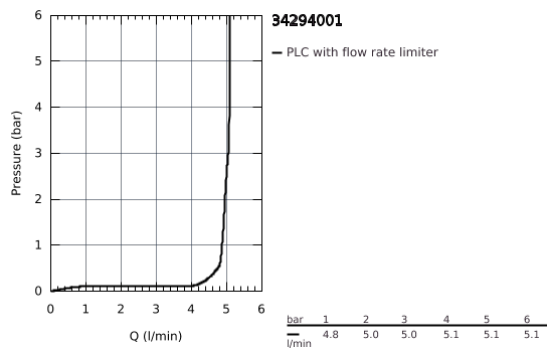

34 294 001 **ESSENCE BASIN MIXER 1/2"**  
**S-SIZE**

**PRODUCT DESCRIPTION**

- monobloc installation
- metal lever
- 28 mm ceramic cartridge  
with **GROHE SilkMove**
- with temperature limiter
- **GROHE StarLight** chrome finish
- **GROHE EcoJoy** mousseur 5.7 l/min
- **GROHE FastFixation Plus** installation system
- smooth body
- flexible connection hoses

34 294 001 **ESSENCE BASIN MIXER 1/2"**  
**S-SIZE**

**SPARE PARTS**

- 1: Lever (Order-nr. 46917000)
  - 2: retaining ring (Order-nr. 46715000)
  - 3: Cartridge (Order-nr. 46580000)
  - 4: Flow restrictor (Order-nr. 46765000)
  - 5: Shank mounting kit (Order-nr. 46645000)
  - 6: Mounting wrench (Order-nr. 19017000)\*
- \* Optional accessories