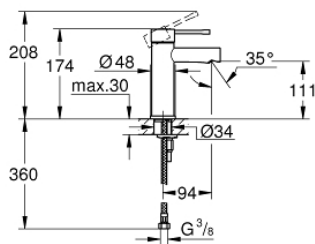

34 294 001 **ESSENCE BASIN MIXER 1/2"**  
**S-SIZE**

**PRODUCT DESCRIPTION**

- monobloc installation
- metal lever
- 28 mm ceramic cartridge  
with **GROHE SilkMove**
- with temperature limiter
- **GROHE StarLight** chrome finish
- **GROHE EcoJoy** mousseur 5.7 l/min
- **GROHE FastFixation Plus** installation system
- smooth body
- flexible connection hoses

34 294 001 **ESSENCE BASIN MIXER 1/2"**  
**S-SIZE**

**SPARE PARTS**

- 1: Lever (Order-nr. 46917000)
  - 2: retaining ring (Order-nr. 46715000)
  - 3: Cartridge (Order-nr. 46580000)
  - 4: Flow restrictor (Order-nr. 46765000)
  - 5: Shank mounting kit (Order-nr. 46645000)
  - 6: Mounting wrench (Order-nr. 19017000)\*
- \* Optional accessories