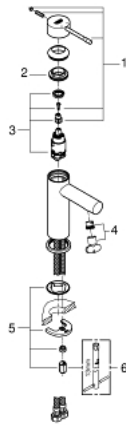

34 294 001 **ESSENCE BASIN MIXER 1/2"**  
**S-SIZE**

**PRODUCT DESCRIPTION**

- monobloc installation
- metal lever
- 28 mm ceramic cartridge  
with **GROHE SilkMove**
- with temperature limiter
- **GROHE StarLight** chrome finish
- **GROHE EcoJoy** mousseur 5.7 l/min
- **GROHE FastFixation Plus** installation system
- smooth body
- flexible connection hoses

34 294 001 **ESSENCE BASIN MIXER 1/2"**  
**S-SIZE**

**SPARE PARTS**

- 1: Lever (Order-nr. 46917000)
  - 2: retaining ring (Order-nr. 46715000)
  - 3: Cartridge (Order-nr. 46580000)
  - 4: Flow restrictor (Order-nr. 46765000)
  - 5: Shank mounting kit (Order-nr. 46645000)
  - 6: Mounting wrench (Order-nr. 19017000)\*
- \* Optional accessories