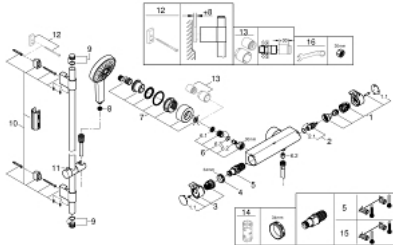

34 281 001 GROHTHERM 2000 THERMOSTATIC SHOWER MIXER 1/2" WITH SHOWER SET

PRODUCT DESCRIPTION

- Consisting of:
- Grohtherm 2000 thermostat shower mixer (34 469)
- Power&Soul Cosmopolitan shower set 130/600 mm rail (27 731 000)

34 281 001 GROHTHERM 2000 THERMOSTATIC SHOWER MIXER 1/2" WITH SHOWER SET

SPARE PARTS, October 2016 – now

- 1: Shut-off handle Aqua Paddle (Order-nr. 47916000)
 - 1.1: Cover Cap (Order-nr. 4788300M)
 - 2: Ceramic headpart, 1/2" (Order-nr. 45346000)
 - 2.1: O-Ring Ø18,2 x Ø1,7 (Order-nr. 0392400M)
 - 3: Temperature control handle (Order-nr. 47917000)
 - 3.1: Cover Cap (Order-nr. 4788300M)
 - 4: retaining ring (Order-nr. 47743000)
 - 5: Thermostatic compact cartridge 1/2" (Order-nr. 47439000)
 - 6: Non-return valve (Order-nr. 47189000)
 - 6.1: Filter (Order-nr. 0726400M)
 - 6.2: Non-return valve (Order-nr. 08565000)
 - 6.3: O-Ring Ø17 x Ø2 (Order-nr. 0305500M)
 - 7: S-union (Order-nr. 12693000)
 - 8: Strainer (Order-nr. 0700200M)
 - 9: Cover Cap (Order-nr. 45922000)
 - 10: Outlet shower holder (Order-nr. 48333000)
 - 11: Sliding piece (Order-nr. 48177000)*
 - 12: Spacer (Order-nr. 45914XE0)*
 - 13: Extension 30 (Order-nr. 46238000)*
 - 14: Socket Spanner (Order-nr. 19332000)*
 - 15: GROHE TurboStat cartridge 1/2" (Order-nr. 47175000)*
 - 16: Special Spanner (Order-nr. 19377000)*
- * Optional accessories