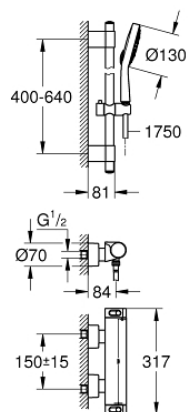

34 281 001 GROHTHERM 2000 THERMOSTATIC SHOWER MIXER 1/2" WITH SHOWER SET

PRODUCT DESCRIPTION

- Consisting of:
- Grohtherm 2000 thermostat shower mixer (34 469)
- Power&Soul Cosmopolitan shower set 130/600 mm rail (27 731 000)

34 281 001 GROHTHERM 2000 THERMOSTATIC SHOWER MIXER 1/2" WITH SHOWER SET

SPARE PARTS, October 2016 – now

- 1: Shut-off handle Aqua Paddle (Order-nr. 47916000)
 - 1.1: Cover Cap (Order-nr. 4788300M)
 - 2: Ceramic headpart, 1/2" (Order-nr. 45346000)
 - 2.1: O-Ring Ø18,2 x Ø1,7 (Order-nr. 0392400M)
 - 3: Temperature control handle (Order-nr. 47917000)
 - 3.1: Cover Cap (Order-nr. 4788300M)
 - 4: retaining ring (Order-nr. 47743000)
 - 5: Thermostatic compact cartridge 1/2" (Order-nr. 47439000)
 - 6: Non-return valve (Order-nr. 47189000)
 - 6.1: Filter (Order-nr. 0726400M)
 - 6.2: Non-return valve (Order-nr. 08565000)
 - 6.3: O-Ring Ø17 x Ø2 (Order-nr. 0305500M)
 - 7: S-union (Order-nr. 12693000)
 - 8: Strainer (Order-nr. 0700200M)
 - 9: Cover Cap (Order-nr. 45922000)
 - 10: Outlet shower holder (Order-nr. 48333000)
 - 11: Sliding piece (Order-nr. 48177000)*
 - 12: Spacer (Order-nr. 45914XE0)*
 - 13: Extension 30 (Order-nr. 46238000)*
 - 14: Socket Spanner (Order-nr. 19332000)*
 - 15: GROHE TurboStat cartridge 1/2" (Order-nr. 47175000)*
 - 16: Special Spanner (Order-nr. 19377000)*
- * Optional accessories