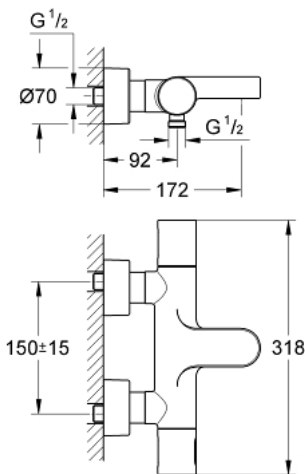

34 276 000 **GROHTHERM 3000 COSMOPOLITAN THERMOSTATIC BATH/SHOWER MIXER**
1/2"

PRODUCT DESCRIPTION

- wall mounted
- 100% GROHE CoolTouch consisting of safety housing + S-unions with CoolTouch escutcheons
- **GROHE StarLight** chrome finish
- **GROHE SafeStop** safety button at 38°C
(calibration required)
- **GROHE SafeStop Plus** optional temperature limiter at 43°C included
- **GROHE TurboStat** compact cartridge with wax thermoelement
- integrated mixed water shut off
- Aquadimmer with multiple function
- - flow control
- - diverter: bath/shower
- shower bottom outlet 1/2"
- mousseur
- built-in non return valves
- dirt strainers
- protected against backflow
- covered S-unions, CoolTouch escutcheons with wall sealing
- **GROHE EcoJoy** technology for less water and perfect flow

34 276 000 **GROHTHERM 3000 COSMOPOLITAN THERMOSTATIC BATH/SHOWER MIXER**
1/2"

SPARE PARTS

- 1: Aquadimmer handle (Order-nr. 47804000)
 - 2: Temperature limiter (Order-nr. 47723000)
 - 3: Aquadimmer (Order-nr. 12433000)
 - 4: Water flow (Order-nr. 47751000)
 - 5: Handle (Order-nr. 47803000)
 - 6: retaining ring (Order-nr. 47743000)
 - 7: Thermostatic compact cartridge 1/2" (Order-nr. 47439000)
 - 8: Non-return valve (Order-nr. 47189000)
 - 8.1: Filter (Order-nr. 0726400M)
 - 8.2: Non-return valve (Order-nr. 08565000)
 - 8.3: O-Ring Ø17 x Ø2 (Order-nr. 0305500M)
 - 9: S-union (Order-nr. 12693000)
 - 10: Flow restrictor (Order-nr. 13926000)
 - 11: Extension 30 (Order-nr. 46238000)*
 - 12: Socket Spanner (Order-nr. 19332000)*
 - 13: GROHE TurboStat cartridge 1/2" (Order-nr. 47175000)*
 - 14: Temperature scale handle (Order-nr. 47811000)*
- * Optional accessories