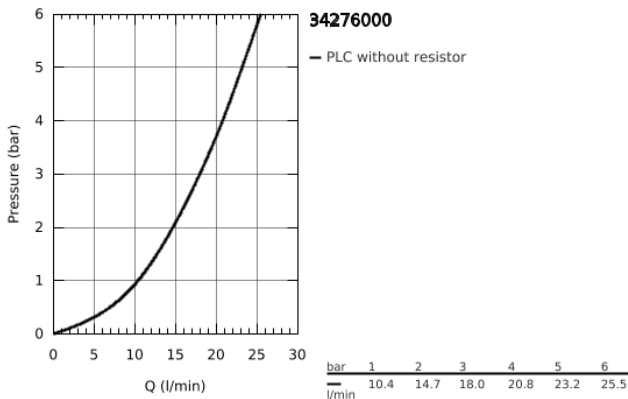

34 276 000 **GROHTHERM 3000 COSMOPOLITAN THERMOSTATIC BATH/SHOWER MIXER**
1/2"

PRODUCT DESCRIPTION

- wall mounted
- 100% GROHE CoolTouch consisting of safety housing + S-unions with CoolTouch escutcheons
- **GROHE StarLight** chrome finish
- **GROHE SafeStop** safety button at 38°C
(calibration required)
- **GROHE SafeStop Plus** optional temperature limiter at 43°C included
- **GROHE TurboStat** compact cartridge with wax thermoelement
- integrated mixed water shut off
- Aquadimmer with multiple function
- - flow control
- - diverter: bath/shower
- shower bottom outlet 1/2"
- mousseur
- built-in non return valves
- dirt strainers
- protected against backflow
- covered S-unions, CoolTouch escutcheons with wall sealing
- **GROHE EcoJoy** technology for less water and perfect flow

34 276 000 **GROHTHERM 3000 COSMOPOLITAN THERMOSTATIC BATH/SHOWER MIXER**
1/2"

SPARE PARTS

- 1: Aquadimmer handle (Order-nr. 47804000)
 - 2: Temperature limiter (Order-nr. 47723000)
 - 3: Aquadimmer (Order-nr. 12433000)
 - 4: Water flow (Order-nr. 47751000)
 - 5: Handle (Order-nr. 47803000)
 - 6: retaining ring (Order-nr. 47743000)
 - 7: Thermostatic compact cartridge 1/2" (Order-nr. 47439000)
 - 8: Non-return valve (Order-nr. 47189000)
 - 8.1: Filter (Order-nr. 0726400M)
 - 8.2: Non-return valve (Order-nr. 08565000)
 - 8.3: O-Ring Ø17 x Ø2 (Order-nr. 0305500M)
 - 9: S-union (Order-nr. 12693000)
 - 10: Flow restrictor (Order-nr. 13926000)
 - 11: Extension 30 (Order-nr. 46238000)*
 - 12: Socket Spanner (Order-nr. 19332000)*
 - 13: GROHE TurboStat cartridge 1/2" (Order-nr. 47175000)*
 - 14: Temperature scale handle (Order-nr. 47811000)*
- * Optional accessories