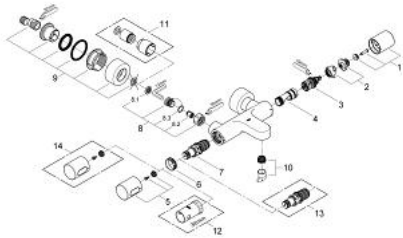

34 276 000 **GROHTHERM 3000 COSMOPOLITAN THERMOSTATIC BATH/SHOWER MIXER**
1/2"

PRODUCT DESCRIPTION

- wall mounted
- 100% GROHE CoolTouch consisting of safety housing + S-unions with CoolTouch escutcheons
- **GROHE StarLight** chrome finish
- **GROHE SafeStop** safety button at 38°C
(calibration required)
- **GROHE SafeStop Plus** optional temperature limiter at 43°C included
- **GROHE TurboStat** compact cartridge with wax thermoelement
- integrated mixed water shut off
- Aquadimmer with multiple function
- - flow control
- - diverter: bath/shower
- shower bottom outlet 1/2"
- mousseur
- built-in non return valves
- dirt strainers
- protected against backflow
- covered S-unions, CoolTouch escutcheons with wall sealing
- **GROHE EcoJoy** technology for less water and perfect flow

34 276 000 **GROHTHERM 3000 COSMOPOLITAN THERMOSTATIC BATH/SHOWER MIXER**
1/2"

SPARE PARTS

- 1: Aquadimmer handle (Order-nr. 47804000)
 - 2: Temperature limiter (Order-nr. 47723000)
 - 3: Aquadimmer (Order-nr. 12433000)
 - 4: Water flow (Order-nr. 47751000)
 - 5: Handle (Order-nr. 47803000)
 - 6: retaining ring (Order-nr. 47743000)
 - 7: Thermostatic compact cartridge 1/2" (Order-nr. 47439000)
 - 8: Non-return valve (Order-nr. 47189000)
 - 8.1: Filter (Order-nr. 0726400M)
 - 8.2: Non-return valve (Order-nr. 08565000)
 - 8.3: O-Ring Ø17 x Ø2 (Order-nr. 0305500M)
 - 9: S-union (Order-nr. 12693000)
 - 10: Flow restrictor (Order-nr. 13926000)
 - 11: Extension 30 (Order-nr. 46238000)*
 - 12: Socket Spanner (Order-nr. 19332000)*
 - 13: GROHE TurboStat cartridge 1/2" (Order-nr. 47175000)*
 - 14: Temperature scale handle (Order-nr. 47811000)*
- * Optional accessories