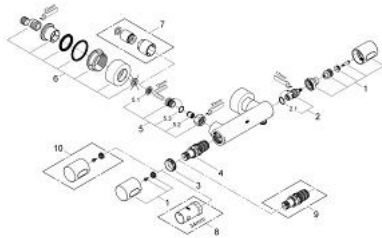

34 274 000 GROHTHERM 3000 COSMOPOLITAN THERMOSTATIC SHOWER MIXER 1/2"

PRODUCT DESCRIPTION

- wall mounted
- 100% GROHE CoolTouch consisting of safety housing + S-unions with CoolTouch escutcheons
- **GROHE StarLight** chrome finish
- **GROHE SafeStop** safety button at 38°C
(calibration required)
- **GROHE SafeStop Plus** optional temperature limiter at 43°C included
- **GROHE TurboStat** compact cartridge with wax thermoelement
- integrated mixed water shut off
- volume handle with **GROHE EcoButton** (economy button with individually adjustable economy stop)
- ceramic headpart 1/2", 180°
- shower bottom outlet 1/2"
- built-in non return valves
- dirt strainers
- protected against backflow
- covered S-unions, CoolTouch escutcheons with wall sealing
- **GROHE EcoJoy** technology for less water and perfect flow

34 274 000 **GROHTHERM 3000 COSMOPOLITAN THERMOSTATIC SHOWER MIXER 1/2"**

SPARE PARTS

- 1: Handle (Order-nr. 47803000)
 - 2: Ceramic headpart, 1/2" (Order-nr. 45346000)
 - 2.1: O-Ring $\varnothing 18,2 \times \varnothing 1,7$ (Order-nr. 0392400M)
 - 3: retaining ring (Order-nr. 47743000)
 - 4: Thermostatic compact cartridge 1/2" (Order-nr. 47439000)
 - 5: Non-return valve (Order-nr. 47189000)
 - 5.1: Filter (Order-nr. 0726400M)
 - 5.2: Non-return valve (Order-nr. 08565000)
 - 5.3: O-Ring $\varnothing 17 \times \varnothing 2$ (Order-nr. 0305500M)
 - 6: S-union (Order-nr. 12693000)
 - 7: Extension 30 (Order-nr. 46238000)*
 - 8: Socket Spanner (Order-nr. 19332000)*
 - 9: GROHE TurboStat cartridge 1/2" (Order-nr. 47175000)*
 - 10: Temperature scale handle (Order-nr. 47811000)*
- * Optional accessories