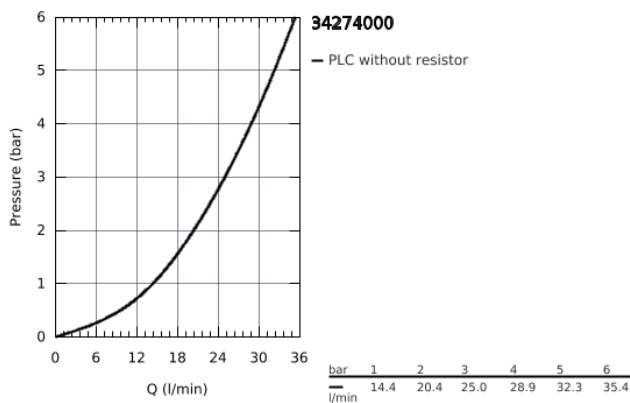

34 274 000 GROHTHERM 3000 COSMOPOLITAN THERMOSTATIC SHOWER MIXER 1/2"

PRODUCT DESCRIPTION

- wall mounted
- 100% GROHE CoolTouch consisting of safety housing + S-unions with CoolTouch escutcheons
- **GROHE StarLight** chrome finish
- **GROHE SafeStop** safety button at 38°C
(calibration required)
- **GROHE SafeStop Plus** optional temperature limiter at 43°C included
- **GROHE TurboStat** compact cartridge with wax thermoelement
- integrated mixed water shut off
- volume handle with **GROHE EcoButton** (economy button with individually adjustable economy stop)
- ceramic headpart 1/2", 180°
- shower bottom outlet 1/2"
- built-in non return valves
- dirt strainers
- protected against backflow
- covered S-unions, CoolTouch escutcheons with wall sealing
- **GROHE EcoJoy** technology for less water and perfect flow

34 274 000 **GROHTHERM 3000 COSMOPOLITAN THERMOSTATIC SHOWER MIXER 1/2"**

SPARE PARTS

- 1: Handle (Order-nr. 47803000)
 - 2: Ceramic headpart, 1/2" (Order-nr. 45346000)
 - 2.1: O-Ring $\varnothing 18,2 \times \varnothing 1,7$ (Order-nr. 0392400M)
 - 3: retaining ring (Order-nr. 47743000)
 - 4: Thermostatic compact cartridge 1/2" (Order-nr. 47439000)
 - 5: Non-return valve (Order-nr. 47189000)
 - 5.1: Filter (Order-nr. 0726400M)
 - 5.2: Non-return valve (Order-nr. 08565000)
 - 5.3: O-Ring $\varnothing 17 \times \varnothing 2$ (Order-nr. 0305500M)
 - 6: S-union (Order-nr. 12693000)
 - 7: Extension 30 (Order-nr. 46238000)*
 - 8: Socket Spanner (Order-nr. 19332000)*
 - 9: GROHE TurboStat cartridge 1/2" (Order-nr. 47175000)*
 - 10: Temperature scale handle (Order-nr. 47811000)*
- * Optional accessories