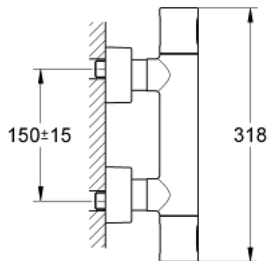

34 274 000 GROHTHERM 3000 COSMOPOLITAN THERMOSTATIC SHOWER MIXER 1/2"

PRODUCT DESCRIPTION

- wall mounted
- 100% GROHE CoolTouch consisting of safety housing + S-unions with CoolTouch escutcheons
- **GROHE StarLight** chrome finish
- **GROHE SafeStop** safety button at 38°C
(calibration required)
- **GROHE SafeStop Plus** optional temperature limiter at 43°C included
- **GROHE TurboStat** compact cartridge with wax thermoelement
- integrated mixed water shut off
- volume handle with **GROHE EcoButton** (economy button with individually adjustable economy stop)
- ceramic headpart 1/2", 180°
- shower bottom outlet 1/2"
- built-in non return valves
- dirt strainers
- protected against backflow
- covered S-unions, CoolTouch escutcheons with wall sealing
- **GROHE EcoJoy** technology for less water and perfect flow

34 274 000 **GROHTHERM 3000 COSMOPOLITAN THERMOSTATIC SHOWER MIXER 1/2"**

SPARE PARTS

- 1: Handle (Order-nr. 47803000)
 - 2: Ceramic headpart, 1/2" (Order-nr. 45346000)
 - 2.1: O-Ring $\varnothing 18,2 \times \varnothing 1,7$ (Order-nr. 0392400M)
 - 3: retaining ring (Order-nr. 47743000)
 - 4: Thermostatic compact cartridge 1/2" (Order-nr. 47439000)
 - 5: Non-return valve (Order-nr. 47189000)
 - 5.1: Filter (Order-nr. 0726400M)
 - 5.2: Non-return valve (Order-nr. 08565000)
 - 5.3: O-Ring $\varnothing 17 \times \varnothing 2$ (Order-nr. 0305500M)
 - 6: S-union (Order-nr. 12693000)
 - 7: Extension 30 (Order-nr. 46238000)*
 - 8: Socket Spanner (Order-nr. 19332000)*
 - 9: GROHE TurboStat cartridge 1/2" (Order-nr. 47175000)*
 - 10: Temperature scale handle (Order-nr. 47811000)*
- * Optional accessories