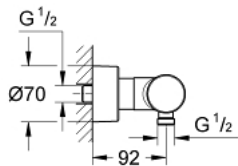

34 274 000 GROHTHERM 3000 COSMOPOLITAN THERMOSTATIC SHOWER MIXER 1/2"

PRODUCT DESCRIPTION

- wall mounted
- 100% GROHE CoolTouch consisting of safety housing + S-unions with CoolTouch escutcheons
- **GROHE StarLight** chrome finish
- **GROHE SafeStop** safety button at 38°C
(calibration required)
- **GROHE SafeStop Plus** optional temperature limiter at 43°C included
- **GROHE TurboStat** compact cartridge with wax thermoelement
- integrated mixed water shut off
- volume handle with **GROHE EcoButton** (economy button with individually adjustable economy stop)
- ceramic headpart 1/2", 180°
- shower bottom outlet 1/2"
- built-in non return valves
- dirt strainers
- protected against backflow
- covered S-unions, CoolTouch escutcheons with wall sealing
- **GROHE EcoJoy** technology for less water and perfect flow

34 274 000 **GROHTHERM 3000 COSMOPOLITAN THERMOSTATIC SHOWER MIXER 1/2"**

SPARE PARTS

- 1: Handle (Order-nr. 47803000)
 - 2: Ceramic headpart, 1/2" (Order-nr. 45346000)
 - 2.1: O-Ring $\varnothing 18,2 \times \varnothing 1,7$ (Order-nr. 0392400M)
 - 3: retaining ring (Order-nr. 47743000)
 - 4: Thermostatic compact cartridge 1/2" (Order-nr. 47439000)
 - 5: Non-return valve (Order-nr. 47189000)
 - 5.1: Filter (Order-nr. 0726400M)
 - 5.2: Non-return valve (Order-nr. 08565000)
 - 5.3: O-Ring $\varnothing 17 \times \varnothing 2$ (Order-nr. 0305500M)
 - 6: S-union (Order-nr. 12693000)
 - 7: Extension 30 (Order-nr. 46238000)*
 - 8: Socket Spanner (Order-nr. 19332000)*
 - 9: GROHE TurboStat cartridge 1/2" (Order-nr. 47175000)*
 - 10: Temperature scale handle (Order-nr. 47811000)*
- * Optional accessories