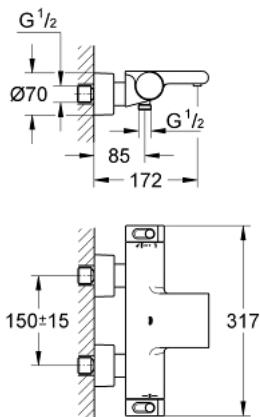

34 174 001 GROHTHERM 2000 THERMOSTATIC BATH/SHOWER MIXER 1/2"

PRODUCT DESCRIPTION

- wall mounted
- 100% GROHE CoolTouch consisting of safety housing + S-unions with CoolTouch escutcheons
- **GROHE StarLight** chrome finish
- GROHE Aqua Paddle ergonomically shaped handles
- **GROHE SafeStop** safety button at 38°C
(calibration required)
- **GROHE SafeStop Plus** optional temperature limiter at 43°C included
- **GROHE TurboStat** compact cartridge with wax thermoelement
- integrated mixed water shut off
- **GROHE AquaDimmer Eco** with multiple function:
 - - integrated (economy button with economy stop for shower)
 - - flow control
 - - diverter: bath/shower
 - shower bottom outlet 1/2"
- **GROHE XL Waterfall**
 - flow straightener
 - built-in non return valves
 - dirt strainers
 - protected against backflow
 - covered S-unions, CoolTouch escutcheons with wall sealing
 - optional upgrade: GROHE EasyReach shower tray (18 608 001)
- **GROHE EcoJoy** technology for less water and perfect flow

34 174 001 GROHTHERM 2000 THERMOSTATIC BATH/SHOWER MIXER 1/2"

SPARE PARTS, February 2012 – now

- 1: Shut-off handle (Order-nr. 47923000)
- 1.1: Cover Cap (Order-nr. 4788300M)
- 2: Temperature limiter (Order-nr. 47925000)
- 3: Aquadimmer (Order-nr. 12433000)
- 4: Water flow (Order-nr. 47751000)
- 5: Temperature control handle (Order-nr. 47917000)
- 5.1: Cover Cap (Order-nr. 4788300M)
- 6: retaining ring (Order-nr. 47743000)
- 7: Thermostatic compact cartridge 1/2" (Order-nr. 47439000)
- 8: Non-return valve (Order-nr. 47189000)
- 8.1: Filter (Order-nr. 0726400M)
- 8.2: Non-return valve (Order-nr. 08565000)
- 8.3: O-Ring Ø17 x Ø2 (Order-nr. 0305500M)
- 9: S-union (Order-nr. 12693000)
- 10: Water flow (Order-nr. 47924000)
- 11: Extension 30 (Order-nr. 46238000)*
- 12: Socket Spanner (Order-nr. 19332000)*
- 13: GROHE TurboStat cartridge 1/2" (Order-nr. 47175000)*
- 14: Special Spanner (Order-nr. 19377000)*