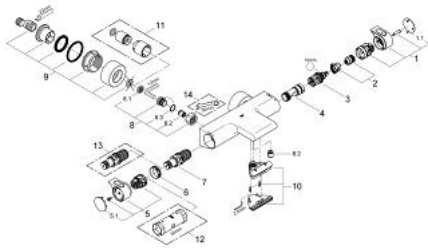

34 174 001 GROHTHERM 2000 THERMOSTATIC BATH/SHOWER MIXER 1/2"

PRODUCT DESCRIPTION

- wall mounted
- 100% GROHE CoolTouch consisting of safety housing + S-unions with CoolTouch escutcheons
- **GROHE StarLight** chrome finish
- GROHE Aqua Paddle ergonomically shaped handles
- **GROHE SafeStop** safety button at 38°C
(calibration required)
- **GROHE SafeStop Plus** optional temperature limiter at 43°C included
- **GROHE TurboStat** compact cartridge with wax thermoelement
- integrated mixed water shut off
- **GROHE AquaDimmer Eco** with multiple function:
 - - integrated (economy button with economy stop for shower)
 - - flow control
 - - diverter: bath/shower
 - shower bottom outlet 1/2"
- **GROHE XL Waterfall**
 - flow straightener
 - built-in non return valves
 - dirt strainers
 - protected against backflow
 - covered S-unions, CoolTouch escutcheons with wall sealing
 - optional upgrade: GROHE EasyReach shower tray (18 608 001)
- **GROHE EcoJoy** technology for less water and perfect flow

34 174 001 GROHTHERM 2000 THERMOSTATIC BATH/SHOWER MIXER 1/2"

SPARE PARTS, February 2012 – now

- 1: Shut-off handle (Order-nr. 47923000)
- 1.1: Cover Cap (Order-nr. 4788300M)
- 2: Temperature limiter (Order-nr. 47925000)
- 3: Aquadimmer (Order-nr. 12433000)
- 4: Water flow (Order-nr. 47751000)
- 5: Temperature control handle (Order-nr. 47917000)
- 5.1: Cover Cap (Order-nr. 4788300M)
- 6: retaining ring (Order-nr. 47743000)
- 7: Thermostatic compact cartridge 1/2" (Order-nr. 47439000)
- 8: Non-return valve (Order-nr. 47189000)
- 8.1: Filter (Order-nr. 0726400M)
- 8.2: Non-return valve (Order-nr. 08565000)
- 8.3: O-Ring Ø17 x Ø2 (Order-nr. 0305500M)
- 9: S-union (Order-nr. 12693000)
- 10: Water flow (Order-nr. 47924000)
- 11: Extension 30 (Order-nr. 46238000)*
- 12: Socket Spanner (Order-nr. 19332000)*
- 13: GROHE TurboStat cartridge 1/2" (Order-nr. 47175000)*
- 14: Special Spanner (Order-nr. 19377000)*