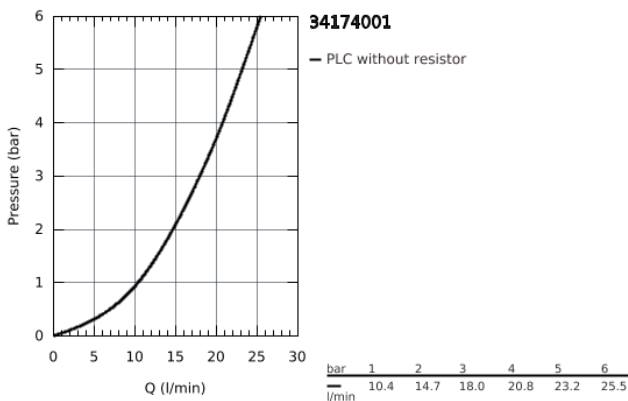

34 174 001 GROHTHERM 2000 THERMOSTATIC BATH/SHOWER MIXER 1/2"

PRODUCT DESCRIPTION

- wall mounted
- 100% GROHE CoolTouch consisting of safety housing + S-unions with CoolTouch escutcheons
- **GROHE StarLight** chrome finish
- GROHE Aqua Paddle ergonomically shaped handles
- **GROHE SafeStop** safety button at 38°C
(calibration required)
- **GROHE SafeStop Plus** optional temperature limiter at 43°C included
- **GROHE TurboStat** compact cartridge with wax thermoelement
- integrated mixed water shut off
- **GROHE AquaDimmer Eco** with multiple function:
 - - integrated (economy button with economy stop for shower)
 - - flow control
 - - diverter: bath/shower
 - shower bottom outlet 1/2"
- **GROHE XL Waterfall**
 - flow straightener
 - built-in non return valves
 - dirt strainers
 - protected against backflow
 - covered S-unions, CoolTouch escutcheons with wall sealing
 - optional upgrade: GROHE EasyReach shower tray (18 608 001)
- **GROHE EcoJoy** technology for less water and perfect flow

34 174 001 GROHTHERM 2000 THERMOSTATIC BATH/SHOWER MIXER 1/2"

SPARE PARTS, February 2012 – now

- 1: Shut-off handle (Order-nr. 47923000)
- 1.1: Cover Cap (Order-nr. 4788300M)
- 2: Temperature limiter (Order-nr. 47925000)
- 3: Aquadimmer (Order-nr. 12433000)
- 4: Water flow (Order-nr. 47751000)
- 5: Temperature control handle (Order-nr. 47917000)
- 5.1: Cover Cap (Order-nr. 4788300M)
- 6: retaining ring (Order-nr. 47743000)
- 7: Thermostatic compact cartridge 1/2" (Order-nr. 47439000)
- 8: Non-return valve (Order-nr. 47189000)
- 8.1: Filter (Order-nr. 0726400M)
- 8.2: Non-return valve (Order-nr. 08565000)
- 8.3: O-Ring Ø17 x Ø2 (Order-nr. 0305500M)
- 9: S-union (Order-nr. 12693000)
- 10: Water flow (Order-nr. 47924000)
- 11: Extension 30 (Order-nr. 46238000)*
- 12: Socket Spanner (Order-nr. 19332000)*
- 13: GROHE TurboStat cartridge 1/2" (Order-nr. 47175000)*
- 14: Special Spanner (Order-nr. 19377000)*