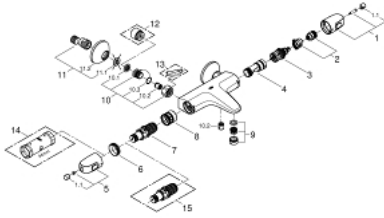

34 155 003 GROHTHERM 1000 THERMOSTAT BATH/SOWER MIXER

PRODUCT DESCRIPTION

- **wall mounted**
- **GROHE CoolTouch** safety housing
- **GROHE StarLight** chrome finish
- **GROHE MetalGrip** ergonomically shaped metal handles
- GROHE SafeStop at 38°C
- **GROHE SafeStop Plus** optional temperature limiter at 43°C included
- **GROHE TurboStat** compact cartridge with wax thermoelement
- integrated mixed water shut off
- **GROHE AquaDimmer Eco** with multiple function:
 - - integrated GROHE EcoButton (economy button with economy stop for shower)
 - - flow control
 - - diverter: bath/shower
 - shower outlet below 1/2"
 - mousseur
 - built-in non return valves
 - dirt strainers
 - Protected against backflow
 - S-unions
 - metal escutcheon
 - minimum pressure 1,0 bar
- **GROHE EcoJoy** Technology for less water and perfect flow

34 155 003 GROHTHERM 1000 THERMOSTAT BATH/SHOWER MIXER

UNITS PER PACKAGE

- 1: Shut-off handle (Order-nr. 47976000)
- 1.1: Cap (Order-nr. 4797400M)
- 2: Temperature limiter (Order-nr. 47977000)
- 3: Aquadimmer (Order-nr. 12433000)
- 4: Water flow (Order-nr. 47751000)
- 5: Temperature control handle (Order-nr. 47973000)
- 5.1: Cap (Order-nr. 4797400M)
- 6: Fitting ring (Order-nr. 47743000)
- 7: Thermostatic compact cartridge 1/2" (Order-nr. 47439000)
- 8: Race (Order-nr. 47975000)
- 9: Mousseur (Order-nr. 13952000)
- 10: Non-return valve (Order-nr. 47189000)
- 10.1: Dirt Strainer (Order-nr. 0726400M)
- 10.2: Non-return valve (Order-nr. 08565000)
- 10.3: O-ring $\varnothing 17 \times \varnothing 2$ (Order-nr. 0305500M)
- 11: S-union (Order-nr. 12075000)
- 11.1: Ball seal dia. 9x6.8 mm (Order-nr. 0138600M)
- 11.2: Escutcheon (Order-nr. 0221000M)
- 12: Extension 3/4", 20 mm (Order-nr. 0713000M)*
- 13: Special spanner (Order-nr. 19377000)*
- 14: Socket spanner (Order-nr. 19332000)*
- 15: GROHE TurboStat cartridge 1/2" (Order-nr. 47175000)*