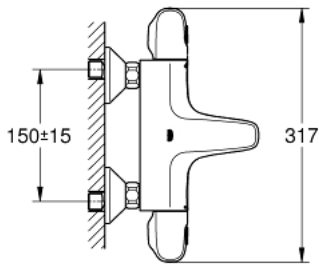

34 155 003 GROHTHERM 1000 THERMOSTAT BATH/SOWER MIXER

PRODUCT DESCRIPTION

- **wall mounted**
- **GROHE CoolTouch** safety housing
- **GROHE StarLight** chrome finish
- **GROHE MetalGrip** ergonomically shaped metal handles
- GROHE SafeStop at 38°C
- **GROHE SafeStop Plus** optional temperature limiter at 43°C included
- **GROHE TurboStat** compact cartridge with wax thermoelement
- integrated mixed water shut off
- **GROHE AquaDimmer Eco** with multiple function:
 - - integrated GROHE EcoButton (economy button with economy stop for shower)
 - - flow control
 - - diverter: bath/shower
 - shower outlet below 1/2"
 - mousseur
 - built-in non return valves
 - dirt strainers
 - Protected against backflow
 - S-unions
 - metal escutcheon
 - minimum pressure 1,0 bar
- **GROHE EcoJoy** Technology for less water and perfect flow

34 155 003 GROHTHERM 1000 THERMOSTAT BATH/SHOWER MIXER

UNITS PER PACKAGE

- 1: Shut-off handle (Order-nr. 47976000)
- 1.1: Cap (Order-nr. 4797400M)
- 2: Temperature limiter (Order-nr. 47977000)
- 3: Aquadimmer (Order-nr. 12433000)
- 4: Water flow (Order-nr. 47751000)
- 5: Temperature control handle (Order-nr. 47973000)
- 5.1: Cap (Order-nr. 4797400M)
- 6: Fitting ring (Order-nr. 47743000)
- 7: Thermostatic compact cartridge 1/2" (Order-nr. 47439000)
- 8: Race (Order-nr. 47975000)
- 9: Mousseur (Order-nr. 13952000)
- 10: Non-return valve (Order-nr. 47189000)
- 10.1: Dirt Strainer (Order-nr. 0726400M)
- 10.2: Non-return valve (Order-nr. 08565000)
- 10.3: O-ring $\varnothing 17 \times \varnothing 2$ (Order-nr. 0305500M)
- 11: S-union (Order-nr. 12075000)
- 11.1: Ball seal dia. 9x6.8 mm (Order-nr. 0138600M)
- 11.2: Escutcheon (Order-nr. 0221000M)
- 12: Extension 3/4", 20 mm (Order-nr. 0713000M)*
- 13: Special spanner (Order-nr. 19377000)*
- 14: Socket spanner (Order-nr. 19332000)*
- 15: GROHE TurboStat cartridge 1/2" (Order-nr. 47175000)*