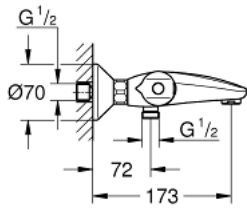

34 155 003 GROHTHERM 1000 THERMOSTAT BATH/SOWER MIXER

PRODUCT DESCRIPTION

- **wall mounted**
- **GROHE CoolTouch** safety housing
- **GROHE StarLight** chrome finish
- **GROHE MetalGrip** ergonomically shaped metal handles
- GROHE SafeStop at 38°C
- **GROHE SafeStop Plus** optional temperature limiter at 43°C included
- **GROHE TurboStat** compact cartridge with wax thermoelement
- integrated mixed water shut off
- **GROHE AquaDimmer Eco** with multiple function:
 - - integrated GROHE EcoButton (economy button with economy stop for shower)
 - - flow control
 - - diverter: bath/shower
 - shower outlet below 1/2"
 - mousseur
 - built-in non return valves
 - dirt strainers
 - Protected against backflow
 - S-unions
 - metal escutcheon
 - minimum pressure 1,0 bar
- **GROHE EcoJoy** Technology for less water and perfect flow

34 155 003 GROHTHERM 1000 THERMOSTAT BATH/SHOWER MIXER

UNITS PER PACKAGE

- 1: Shut-off handle (Order-nr. 47976000)
- 1.1: Cap (Order-nr. 4797400M)
- 2: Temperature limiter (Order-nr. 47977000)
- 3: Aquadimmer (Order-nr. 12433000)
- 4: Water flow (Order-nr. 47751000)
- 5: Temperature control handle (Order-nr. 47973000)
- 5.1: Cap (Order-nr. 4797400M)
- 6: Fitting ring (Order-nr. 47743000)
- 7: Thermostatic compact cartridge 1/2" (Order-nr. 47439000)
- 8: Race (Order-nr. 47975000)
- 9: Mousseur (Order-nr. 13952000)
- 10: Non-return valve (Order-nr. 47189000)
- 10.1: Dirt Strainer (Order-nr. 0726400M)
- 10.2: Non-return valve (Order-nr. 08565000)
- 10.3: O-ring $\varnothing 17 \times \varnothing 2$ (Order-nr. 0305500M)
- 11: S-union (Order-nr. 12075000)
- 11.1: Ball seal dia. 9x6.8 mm (Order-nr. 0138600M)
- 11.2: Escutcheon (Order-nr. 0221000M)
- 12: Extension 3/4", 20 mm (Order-nr. 0713000M)*
- 13: Special spanner (Order-nr. 19377000)*
- 14: Socket spanner (Order-nr. 19332000)*
- 15: GROHE TurboStat cartridge 1/2" (Order-nr. 47175000)*