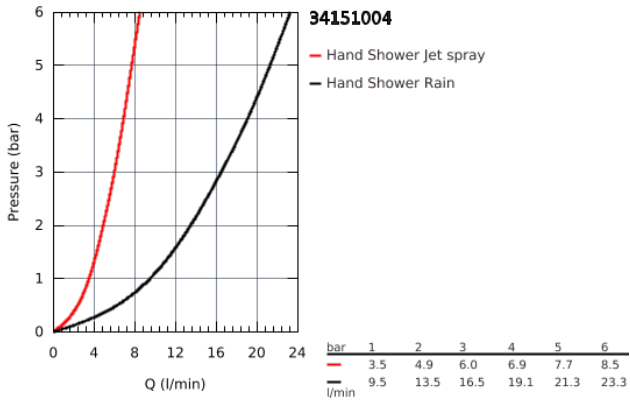

34 151 004 GROHTHERM 1000 THERMOSTATIC SHOWER MIXER 1/2" WITH SHOWER SET

PRODUCT DESCRIPTION

- Consisting of:
- Grohtherm 1000 NEW thermostatic shower mixer 1/2"
- (34 143 003)
- Tempesta shower rail set 2 sprays, 600 mm (27 598)
- min. recommended pressure 0.2 bar

34 151 004 **GROHTHERM 1000 THERMOSTATIC SHOWER MIXER 1/2" WITH SHOWER SET**

34 151 004 GROHTHERM 1000 THERMOSTATIC SHOWER MIXER 1/2" WITH SHOWER SET

SPARE PARTS, April 2017 – now

- 1: Shut-off handle (Order-nr. 47972000)
- 1.1: Cover Cap (Order-nr. 4797400M)
- 2: Ceramic headpart, 1/2" (Order-nr. 45346000)
- 2.1: O-Ring Ø18,2 x Ø1,7 (Order-nr. 0392400M)
- 3: Temperature control handle (Order-nr. 47973000)
- 3.1: Cover Cap (Order-nr. 4797400M)
- 4: retaining ring (Order-nr. 47743000)
- 5: Thermostatic compact cartridge 1/2" (Order-nr. 47439000)
- 6: Race (Order-nr. 47975000)
- 7: Non-return valve (Order-nr. 08565000)
- 8: Non-return valve (Order-nr. 47189000)
- 8.1: Filter (Order-nr. 0726400M)
- 8.2: Non-return valve (Order-nr. 08565000)
- 8.3: O-Ring Ø17 x Ø2 (Order-nr. 0305500M)
- 9: S-union (Order-nr. 12075000)
- 9.1: Sealing washer (Order-nr. 0138600M)
- 9.2: Escutcheon (Order-nr. 0221000M)
- 10: Sliding piece (Order-nr. 48099000)
- 11: Outlet shower holder (Order-nr. 48098000)
- 12: Strainer (Order-nr. 0700200M)
- 13: Extension 3/4", 20 mm (Order-nr. 0713000M)*
- 14: Special Spanner (Order-nr. 19377000)*
- 15: Socket Spanner (Order-nr. 19332000)*
- 16: GROHE TurboStat cartridge 1/2" (Order-nr. 47175000)*