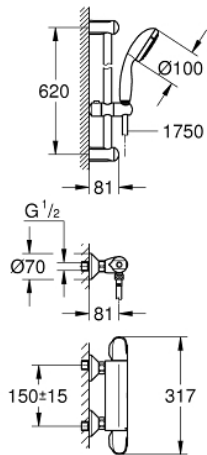

34 151 004 GROHTHERM 1000 THERMOSTATIC SHOWER MIXER 1/2" WITH SHOWER SET

PRODUCT DESCRIPTION

- Consisting of:
- Grohtherm 1000 NEW thermostatic shower mixer 1/2"
- (34 143 003)
- Tempesta shower rail set 2 sprays, 600 mm (27 598)
- min. recommended pressure 0.2 bar

34 151 004 **GROHTHERM 1000 THERMOSTATIC SHOWER MIXER 1/2" WITH SHOWER SET**

34 151 004 GROHTHERM 1000 THERMOSTATIC SHOWER MIXER 1/2" WITH SHOWER SET

SPARE PARTS, April 2017 – now

- 1: Shut-off handle (Order-nr. 47972000)
- 1.1: Cover Cap (Order-nr. 4797400M)
- 2: Ceramic headpart, 1/2" (Order-nr. 45346000)
- 2.1: O-Ring Ø18,2 x Ø1,7 (Order-nr. 0392400M)
- 3: Temperature control handle (Order-nr. 47973000)
- 3.1: Cover Cap (Order-nr. 4797400M)
- 4: retaining ring (Order-nr. 47743000)
- 5: Thermostatic compact cartridge 1/2" (Order-nr. 47439000)
- 6: Race (Order-nr. 47975000)
- 7: Non-return valve (Order-nr. 08565000)
- 8: Non-return valve (Order-nr. 47189000)
- 8.1: Filter (Order-nr. 0726400M)
- 8.2: Non-return valve (Order-nr. 08565000)
- 8.3: O-Ring Ø17 x Ø2 (Order-nr. 0305500M)
- 9: S-union (Order-nr. 12075000)
- 9.1: Sealing washer (Order-nr. 0138600M)
- 9.2: Escutcheon (Order-nr. 0221000M)
- 10: Sliding piece (Order-nr. 48099000)
- 11: Outlet shower holder (Order-nr. 48098000)
- 12: Strainer (Order-nr. 0700200M)
- 13: Extension 3/4", 20 mm (Order-nr. 0713000M)*
- 14: Special Spanner (Order-nr. 19377000)*
- 15: Socket Spanner (Order-nr. 19332000)*
- 16: GROHE TurboStat cartridge 1/2" (Order-nr. 47175000)*