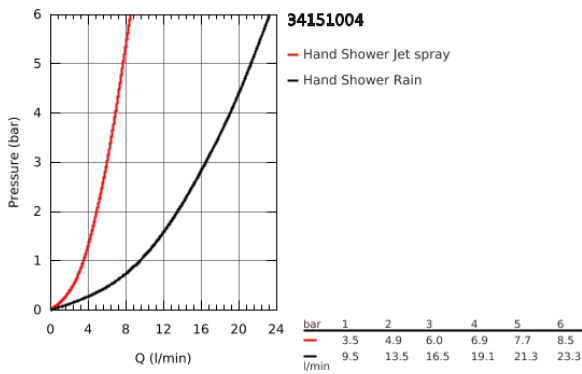

34 151 004 GROHTHERM 1000 THERMOSTATIC SHOWER MIXER 1/2" WITH SHOWER SET

PRODUCT DESCRIPTION

- Consisting of:
- Grohtherm 1000 NEW thermostatic shower mixer 1/2"
- (34 143 003)
- Tempesta shower rail set 2 sprays, 600 mm (27 598)
- min. recommended pressure 0.2 bar

34 151 004 **GROHTHERM 1000 THERMOSTATIC SHOWER MIXER 1/2" WITH SHOWER SET**

34 151 004 GROHTHERM 1000 THERMOSTATIC SHOWER MIXER 1/2" WITH SHOWER SET

SPARE PARTS, April 2017 – now

- 1: Shut-off handle (Order-nr. 47972000)
- 1.1: Cover Cap (Order-nr. 4797400M)
- 2: Ceramic headpart, 1/2" (Order-nr. 45346000)
- 2.1: O-Ring Ø18,2 x Ø1,7 (Order-nr. 0392400M)
- 3: Temperature control handle (Order-nr. 47973000)
- 3.1: Cover Cap (Order-nr. 4797400M)
- 4: retaining ring (Order-nr. 47743000)
- 5: Thermostatic compact cartridge 1/2" (Order-nr. 47439000)
- 6: Race (Order-nr. 47975000)
- 7: Non-return valve (Order-nr. 08565000)
- 8: Non-return valve (Order-nr. 47189000)
- 8.1: Filter (Order-nr. 0726400M)
- 8.2: Non-return valve (Order-nr. 08565000)
- 8.3: O-Ring Ø17 x Ø2 (Order-nr. 0305500M)
- 9: S-union (Order-nr. 12075000)
- 9.1: Sealing washer (Order-nr. 0138600M)
- 9.2: Escutcheon (Order-nr. 0221000M)
- 10: Sliding piece (Order-nr. 48099000)
- 11: Outlet shower holder (Order-nr. 48098000)
- 12: Strainer (Order-nr. 0700200M)
- 13: Extension 3/4", 20 mm (Order-nr. 0713000M)*
- 14: Special Spanner (Order-nr. 19377000)*
- 15: Socket Spanner (Order-nr. 19332000)*
- 16: GROHE TurboStat cartridge 1/2" (Order-nr. 47175000)*