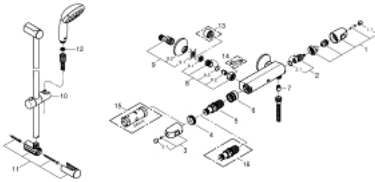

34 151 004 GROHTHERM 1000 THERMOSTATIC SHOWER MIXER 1/2" WITH SHOWER SET

PRODUCT DESCRIPTION

- Consisting of:
- Grohtherm 1000 NEW thermostatic shower mixer 1/2"
- (34 143 003)
- Tempesta shower rail set 2 sprays, 600 mm (27 598)
- min. recommended pressure 0.2 bar

34 151 004 **GROHTHERM 1000 THERMOSTATIC SHOWER MIXER 1/2" WITH SHOWER SET**

34 151 004 GROHTHERM 1000 THERMOSTATIC SHOWER MIXER 1/2" WITH SHOWER SET

SPARE PARTS, April 2017 – now

- 1: Shut-off handle (Order-nr. 47972000)
- 1.1: Cover Cap (Order-nr. 4797400M)
- 2: Ceramic headpart, 1/2" (Order-nr. 45346000)
- 2.1: O-Ring Ø18,2 x Ø1,7 (Order-nr. 0392400M)
- 3: Temperature control handle (Order-nr. 47973000)
- 3.1: Cover Cap (Order-nr. 4797400M)
- 4: retaining ring (Order-nr. 47743000)
- 5: Thermostatic compact cartridge 1/2" (Order-nr. 47439000)
- 6: Race (Order-nr. 47975000)
- 7: Non-return valve (Order-nr. 08565000)
- 8: Non-return valve (Order-nr. 47189000)
- 8.1: Filter (Order-nr. 0726400M)
- 8.2: Non-return valve (Order-nr. 08565000)
- 8.3: O-Ring Ø17 x Ø2 (Order-nr. 0305500M)
- 9: S-union (Order-nr. 12075000)
- 9.1: Sealing washer (Order-nr. 0138600M)
- 9.2: Escutcheon (Order-nr. 0221000M)
- 10: Sliding piece (Order-nr. 48099000)
- 11: Outlet shower holder (Order-nr. 48098000)
- 12: Strainer (Order-nr. 0700200M)
- 13: Extension 3/4", 20 mm (Order-nr. 0713000M)*
- 14: Special Spanner (Order-nr. 19377000)*
- 15: Socket Spanner (Order-nr. 19332000)*
- 16: GROHE TurboStat cartridge 1/2" (Order-nr. 47175000)*