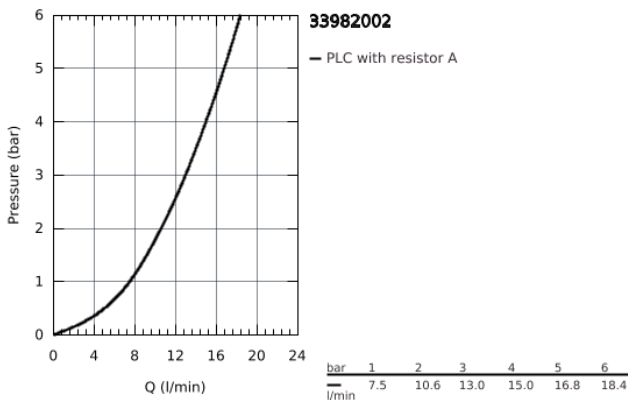

33 982 002 **EUROSTYLE COSMOPOLITAN SINGLE-LEVER SINK MIXER 1/2"**

**PRODUCT DESCRIPTION**

- wall mounted
- **GROHE StarLight** finish
- **GROHE SilkMove** 46 mm ceramic cartridge
- mousseur
- adjustable flow rate limiter
- swivel tubular spout
- selectable swivel area : 0° / 150°
- projection 273 mm
- S-unions

## 33 982 002 EUROSTYLE COSMOPOLITAN SINGLE-LEVER SINK MIXER 1/2"

### SPARE PARTS, June 2010 – now

- 1: Lever (Order-nr. 46752000)
  - 2: Shield for cross handle (Order-nr. 46243000)
  - 3: Cartridge (Order-nr. 46048000)
  - 4: Screw joint (Order-nr. 45044000)
  - 5: S-union (Order-nr. 12662000)
  - 6: Biflo spout (Order-nr. 13007000)
  - 6.1: O-Ring  $\varnothing 13,5 \times \varnothing 2,75$  (Order-nr. 0128500M)
  - 6.2: Safety ring (Order-nr. 0485300M)
  - 6.3: Flow restrictor (Order-nr. 06574000)
  - 7: Extension 3/4", 20 mm (Order-nr. 0713000M)\*
  - 8: Special Spanner (Order-nr. 19377000)\*
  - 9: Adapter (Order-nr. 45562000)\*
- \* Optional accessories