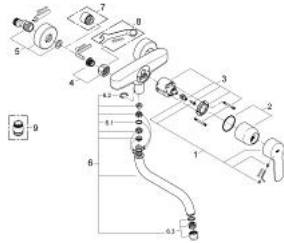

33 982 002 **EUROSTYLE COSMOPOLITAN SINGLE-LEVER SINK MIXER 1/2"**

**PRODUCT DESCRIPTION**

- wall mounted
- **GROHE StarLight** finish
- **GROHE SilkMove** 46 mm ceramic cartridge
- mousseur
- adjustable flow rate limiter
- swivel tubular spout
- selectable swivel area : 0° / 150°
- projection 273 mm
- S-unions

## 33 982 002 EUROSTYLE COSMOPOLITAN SINGLE-LEVER SINK MIXER 1/2"

### SPARE PARTS, June 2010 – now

- 1: Lever (Order-nr. 46752000)
  - 2: Shield for cross handle (Order-nr. 46243000)
  - 3: Cartridge (Order-nr. 46048000)
  - 4: Screw joint (Order-nr. 45044000)
  - 5: S-union (Order-nr. 12662000)
  - 6: Biflo spout (Order-nr. 13007000)
  - 6.1: O-Ring  $\varnothing 13,5 \times \varnothing 2,75$  (Order-nr. 0128500M)
  - 6.2: Safety ring (Order-nr. 0485300M)
  - 6.3: Flow restrictor (Order-nr. 06574000)
  - 7: Extension 3/4", 20 mm (Order-nr. 0713000M)\*
  - 8: Special Spanner (Order-nr. 19377000)\*
  - 9: Adapter (Order-nr. 45562000)\*
- \* Optional accessories