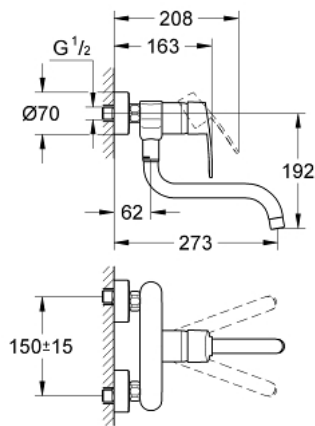

33 982 002 **EUROSTYLE COSMOPOLITAN SINGLE-LEVER SINK MIXER 1/2"**

**PRODUCT DESCRIPTION**

- wall mounted
- **GROHE StarLight** finish
- **GROHE SilkMove** 46 mm ceramic cartridge
- mousseur
- adjustable flow rate limiter
- swivel tubular spout
- selectable swivel area : 0° / 150°
- projection 273 mm
- S-unions

## 33 982 002 EUROSTYLE COSMOPOLITAN SINGLE-LEVER SINK MIXER 1/2"

### SPARE PARTS, June 2010 – now

- 1: Lever (Order-nr. 46752000)
  - 2: Shield for cross handle (Order-nr. 46243000)
  - 3: Cartridge (Order-nr. 46048000)
  - 4: Screw joint (Order-nr. 45044000)
  - 5: S-union (Order-nr. 12662000)
  - 6: Biflo spout (Order-nr. 13007000)
  - 6.1: O-Ring  $\varnothing 13,5 \times \varnothing 2,75$  (Order-nr. 0128500M)
  - 6.2: Safety ring (Order-nr. 0485300M)
  - 6.3: Flow restrictor (Order-nr. 06574000)
  - 7: Extension 3/4", 20 mm (Order-nr. 0713000M)\*
  - 8: Special Spanner (Order-nr. 19377000)\*
  - 9: Adapter (Order-nr. 45562000)\*
- \* Optional accessories