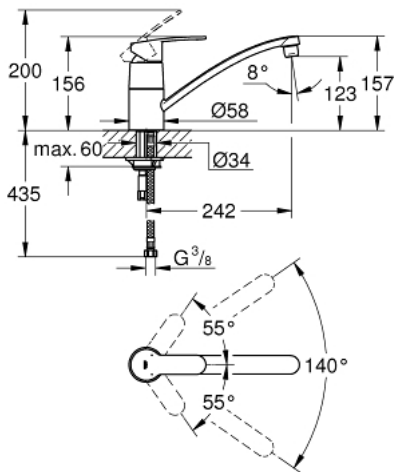

33 977 002 EUROSTYLE COSMOPOLITAN SINGLE-LEVER SINK MIXER 1/2"

PRODUCT DESCRIPTION

- low spout
- single hole installation
- **GROHE StarLight** finish
- **GROHE SilkMove** 35 mm ceramic cartridge
- mousseur
- adjustable flow rate limiter
- swivel tubular spout
- swivel area 140°
- flexible connection hoses
- rapid installation system

33 977 002 EUROSTYLE COSMOPOLITAN SINGLE-LEVER SINK MIXER 1/2"

SPARE PARTS

- 1: Lever (Order-nr. 46726000)
 - 2: Cap (Order-nr. 46601000)
 - 3: Cartridge (Order-nr. 46374000)
 - 4: Seal kit (Order-nr. 46429K00)
 - 5: Mousseur (Order-nr. 13928000)
 - 6: Spout (Order-nr. 13205000)
 - 7: Shank fastening assembly (Order-nr. 46249000)
 - 8: Mounting wrench (Order-nr. 19017000)*
- * Optional accessories