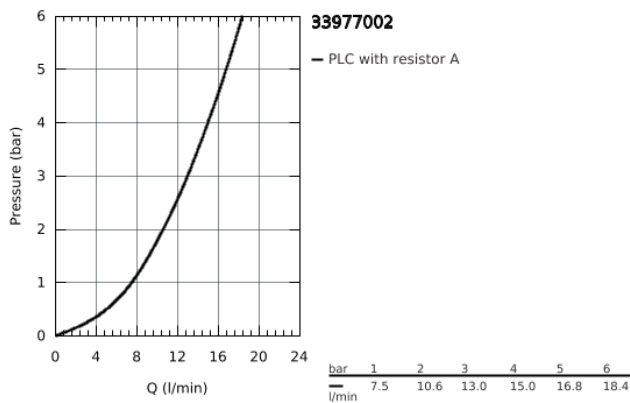

33 977 002 EUROSTYLE COSMOPOLITAN SINGLE-LEVER SINK MIXER 1/2"

PRODUCT DESCRIPTION

- low spout
- single hole installation
- **GROHE StarLight** finish
- **GROHE SilkMove** 35 mm ceramic cartridge
- mousseur
- adjustable flow rate limiter
- swivel tubular spout
- swivel area 140°
- flexible connection hoses
- rapid installation system

33 977 002 EUROSTYLE COSMOPOLITAN SINGLE-LEVER SINK MIXER 1/2"

SPARE PARTS

- 1: Lever (Order-nr. 46726000)
 - 2: Cap (Order-nr. 46601000)
 - 3: Cartridge (Order-nr. 46374000)
 - 4: Seal kit (Order-nr. 46429K00)
 - 5: Mousseur (Order-nr. 13928000)
 - 6: Spout (Order-nr. 13205000)
 - 7: Shank fastening assembly (Order-nr. 46249000)
 - 8: Mounting wrench (Order-nr. 19017000)*
- * Optional accessories