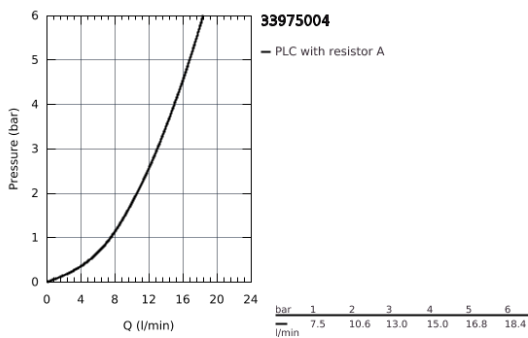

33 975 004 EUROSTYLE COSMOPOLITAN SINGLE-LEVER SINK MIXER 1/2"

PRODUCT DESCRIPTION

- high spout
- monobloc installation
- **GROHE StarLight** chrome finish
- **GROHE SilkMove** 35 mm ceramic cartridge
- **GROHE Zero** isolated inner water ways - lead and nickel free within the tap
- mousseur
- adjustable flow rate limiter
- swivel tubular spout
- selectable swivel area : 0° / 150°

- flexible connection hoses

- **GROHE FastFixation** rapid installation system

33 975 004 **EUROSTYLE COSMOPOLITAN SINGLE-LEVER SINK MIXER 1/2"**

33 975 004 EUROSTYLE COSMOPOLITAN SINGLE-LEVER SINK MIXER 1/2"