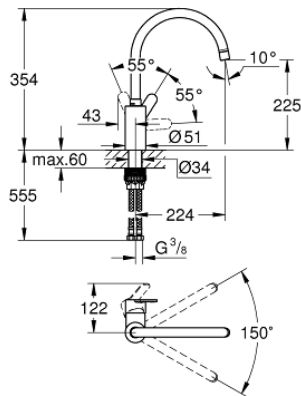

33 975 004 EUROSTYLE COSMOPOLITAN SINGLE-LEVER SINK MIXER 1/2"

PRODUCT DESCRIPTION

- high spout
- monobloc installation
- **GROHE StarLight** chrome finish
- **GROHE SilkMove** 35 mm ceramic cartridge
- **GROHE Zero** isolated inner water ways - lead and nickel free within the tap
- mousseur
- adjustable flow rate limiter
- swivel tubular spout
- selectable swivel area : 0° / 150°

- flexible connection hoses

- **GROHE FastFixation** rapid installation system

33 975 004 **EUROSTYLE COSMOPOLITAN SINGLE-LEVER SINK MIXER 1/2"**

33 975 004 EUROSTYLE COSMOPOLITAN SINGLE-LEVER SINK MIXER 1/2"

SPARE PARTS, April 2020 – now

- 1: Lever (Order-nr. 46750000)
 - 2: Flow restrictor (Order-nr. 48418000)
 - 3: Cartridge (Order-nr. 46374000)
 - 4: Mounting set (Order-nr. 48477000)
 - 5: Socket Spanner (Order-nr. 19332000)*
- * Optional accessories