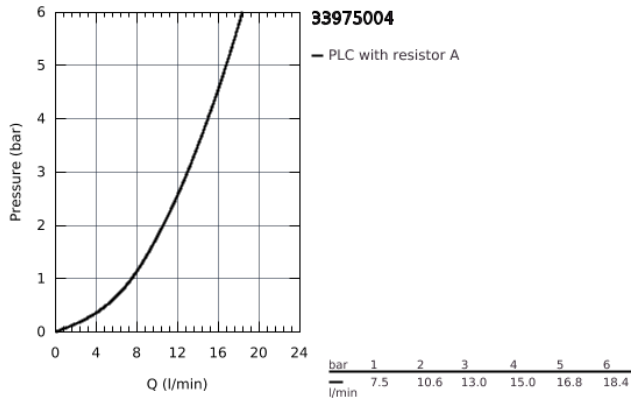

33 975 004 EUROSTYLE COSMOPOLITAN SINGLE-LEVER SINK MIXER 1/2"

PRODUCT DESCRIPTION

- high spout
- monobloc installation
- **GROHE StarLight** chrome finish
- **GROHE SilkMove** 35 mm ceramic cartridge
- **GROHE Zero** isolated inner water ways - lead and nickel free within the tap
- mousseur
- adjustable flow rate limiter
- swivel tubular spout
- selectable swivel area : 0° / 150°

- flexible connection hoses

- **GROHE FastFixation** rapid installation system

33 975 004 **EUROSTYLE COSMOPOLITAN SINGLE-LEVER SINK MIXER 1/2"**

33 975 004 EUROSTYLE COSMOPOLITAN SINGLE-LEVER SINK MIXER 1/2"