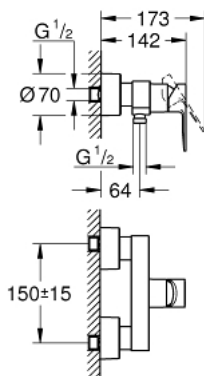

33 865 001 LINEARE SINGLE-LEVER SHOWER MIXER

PRODUCT DESCRIPTION

- wall mounted
- metal lever
- GROHE SilkMove 35 mm ceramic cartridge
- with temperature limiter
- GROHE StarLight chrome finish
- shower outlet 1/2"
- integrated non-return valve
- covered S-unions
- Protected against backflow
- minimum pressure 1,0 bar

33 865 001 LINEARE SINGLE-LEVER SHOWER MIXER

UNITS PER PACKAGE

- 1: Lever (Order-nr. 46987000)
- 2: Cartridge (Order-nr. 46374000)
- 3: Non-return valve (Order-nr. 08565000)
- 4: Screw joint (Order-nr. 45044000)
- 5: S-union (Order-nr. 12693000)
- 6: Extension set 1/2", 30 mm (Order-nr. 46238000)*
- 7: Socket spanner (Order-nr. 19332000)*
- 8: Special spanner (Order-nr. 19377000)*