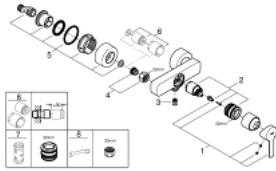

33 865 001 LINEARE SINGLE-LEVER SHOWER MIXER

PRODUCT DESCRIPTION

- wall mounted
- metal lever
- GROHE SilkMove 35 mm ceramic cartridge
- with temperature limiter
- GROHE StarLight chrome finish
- shower outlet 1/2"
- integrated non-return valve
- covered S-unions
- Protected against backflow
- minimum pressure 1,0 bar

33 865 001 LINEARE SINGLE-LEVER SHOWER MIXER

UNITS PER PACKAGE

- 1: Lever (Order-nr. 46987000)
- 2: Cartridge (Order-nr. 46374000)
- 3: Non-return valve (Order-nr. 08565000)
- 4: Screw joint (Order-nr. 45044000)
- 5: S-union (Order-nr. 12693000)
- 6: Extension set 1/2", 30 mm (Order-nr. 46238000)*
- 7: Socket spanner (Order-nr. 19332000)*
- 8: Special spanner (Order-nr. 19377000)*