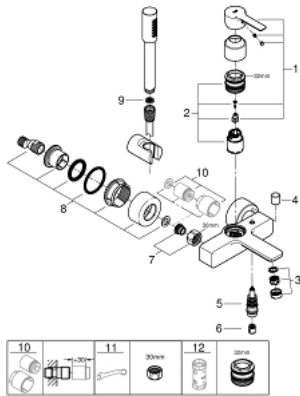

## 33 850 001 LINEARE SINGLE-LEVER BATH/SHOWER MIXER

### PRODUCT DESCRIPTION

- wall mounted
- metal lever
- **GROHE SilkMove** 35 mm ceramic cartridge
- with temperature limiter
- **GROHE StarLight** chrome finish
- automatic diverter: bath/shower
- mousseur
- shower outlet 1/2"
- integrated non-return valve
- protected against backflow
- with shower set
- consisting of:
  - hand shower Sena Stick (26 465)
  - wall shower holder Tempesta Cosmopolitan 100 (27 594 000)
  - Silverflex shower hose 1.500 mm (28 364 000)
  - min. recommended pressure 1.0 bar

### SPARE PARTS

- 1: Lever (Order-nr. 46987000)
- 2: Cartridge (Order-nr. 46374000)
- 3: Mousseur (Order-nr. 13952000)
- 4: Diverter knob (Order-nr. 64309000)
- 5: Diverter (Order-nr. 46947000)
- 6: Non-return valve (Order-nr. 08565000)
- 7: Screw joint (Order-nr. 45044000)
- 8: S-union (Order-nr. 12693000)
- 9: Dirt strainer (Order-nr. 0700200M)
- 10: Extension set 1/2", 30 mm (Order-nr. 46238000)\*
- 11: Special spanner (Order-nr. 19377000)\*
- 12: Socket spanner (Order-nr. 19332000)\*