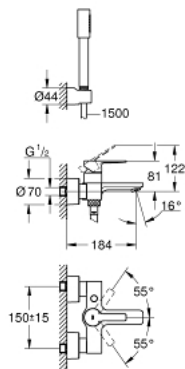

## 33 850 001 LINEARE SINGLE-LEVER BATH/SHOWER MIXER

### PRODUCT DESCRIPTION

- wall mounted
- metal lever
- **GROHE SilkMove** 35 mm ceramic cartridge
- with temperature limiter
- **GROHE StarLight** chrome finish
- automatic diverter: bath/shower
- mousseur
- shower outlet 1/2"
- integrated non-return valve
- protected against backflow
- with shower set
- consisting of:
  - hand shower Sena Stick (26 465)
  - wall shower holder Tempesta Cosmopolitan 100 (27 594 000)
  - Silverflex shower hose 1.500 mm (28 364 000)
  - min. recommended pressure 1.0 bar

### SPARE PARTS

- 1: Lever (Order-nr. 46987000)
- 2: Cartridge (Order-nr. 46374000)
- 3: Mousseur (Order-nr. 13952000)
- 4: Diverter knob (Order-nr. 64309000)
- 5: Diverter (Order-nr. 46947000)
- 6: Non-return valve (Order-nr. 08565000)
- 7: Screw joint (Order-nr. 45044000)
- 8: S-union (Order-nr. 12693000)
- 9: Dirt strainer (Order-nr. 0700200M)
- 10: Extension set 1/2", 30 mm (Order-nr. 46238000)\*
- 11: Special spanner (Order-nr. 19377000)\*
- 12: Socket spanner (Order-nr. 19332000)\*