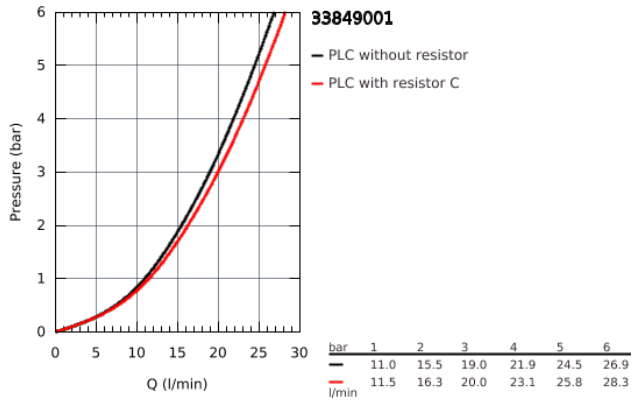

33 849 001 LINEARE SINGLE-LEVER BATH/SHOWER MIXER 1/2"

PRODUCT DESCRIPTION

- wall mounted
- metal lever
- **GROHE SilkMove** 35 mm ceramic cartridge
- with temperature limiter
- **GROHE StarLight** chrome finish
- automatic diverter: bath/shower
- mousseur
- shower outlet 1/2"
- integrated non-return valve
- covered S-unions
- protected against backflow
- pillar installation optional with pillar unions 12 030 000

33 849 001 LINEARE SINGLE-LEVER BATH/SHOWER MIXER 1/2"

33 849 001 LINEARE SINGLE-LEVER BATH/SHOWER MIXER 1/2"

SPARE PARTS

- 1: Lever (Order-nr. 46987000)
 - 2: Cartridge (Order-nr. 46374000)
 - 3: Flow restrictor (Order-nr. 13952000)
 - 4: Diverter knob (Order-nr. 64309000)
 - 5: Diverter (Order-nr. 46947000)
 - 6: Non-return valve (Order-nr. 08565000)
 - 7: Screw joint (Order-nr. 45044000)
 - 8: S-union (Order-nr. 12693000)
 - 9: Extension 30 (Order-nr. 46238000)*
 - 10: Special Spanner (Order-nr. 19377000)*
 - 11: Socket Spanner (Order-nr. 19332000)*
- * Optional accessories