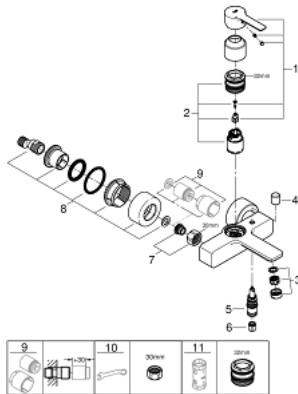

33 849 001 LINEARE SINGLE-LEVER BATH/SHOWER MIXER 1/2"

PRODUCT DESCRIPTION

- wall mounted
- metal lever
- **GROHE SilkMove** 35 mm ceramic cartridge
- with temperature limiter
- **GROHE StarLight** chrome finish
- automatic diverter: bath/shower
- mousseur
- shower outlet 1/2"
- integrated non-return valve
- covered S-unions
- protected against backflow
- pillar installation optional with pillar unions 12 030 000

33 849 001 LINEARE SINGLE-LEVER BATH/SHOWER MIXER 1/2"

33 849 001 LINEARE SINGLE-LEVER BATH/SHOWER MIXER 1/2"

SPARE PARTS

- 1: Lever (Order-nr. 46987000)
 - 2: Cartridge (Order-nr. 46374000)
 - 3: Flow restrictor (Order-nr. 13952000)
 - 4: Diverter knob (Order-nr. 64309000)
 - 5: Diverter (Order-nr. 46947000)
 - 6: Non-return valve (Order-nr. 08565000)
 - 7: Screw joint (Order-nr. 45044000)
 - 8: S-union (Order-nr. 12693000)
 - 9: Extension 30 (Order-nr. 46238000)*
 - 10: Special Spanner (Order-nr. 19377000)*
 - 11: Socket Spanner (Order-nr. 19332000)*
- * Optional accessories