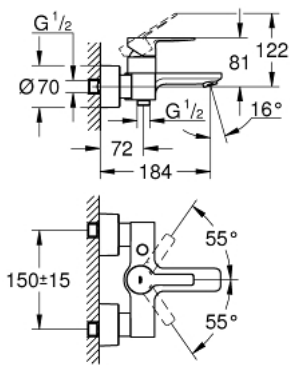

33 849 001 LINEARE SINGLE-LEVER BATH/SHOWER MIXER 1/2"

PRODUCT DESCRIPTION

- wall mounted
- metal lever
- **GROHE SilkMove** 35 mm ceramic cartridge
- with temperature limiter
- **GROHE StarLight** chrome finish
- automatic diverter: bath/shower
- mousseur
- shower outlet 1/2"
- integrated non-return valve
- covered S-unions
- protected against backflow
- pillar installation optional with pillar unions 12 030 000

33 849 001 LINEARE SINGLE-LEVER BATH/SHOWER MIXER 1/2"

33 849 001 LINEARE SINGLE-LEVER BATH/SHOWER MIXER 1/2"

SPARE PARTS

- 1: Lever (Order-nr. 46987000)
 - 2: Cartridge (Order-nr. 46374000)
 - 3: Flow restrictor (Order-nr. 13952000)
 - 4: Diverter knob (Order-nr. 64309000)
 - 5: Diverter (Order-nr. 46947000)
 - 6: Non-return valve (Order-nr. 08565000)
 - 7: Screw joint (Order-nr. 45044000)
 - 8: S-union (Order-nr. 12693000)
 - 9: Extension 30 (Order-nr. 46238000)*
 - 10: Special Spanner (Order-nr. 19377000)*
 - 11: Socket Spanner (Order-nr. 19332000)*
- * Optional accessories