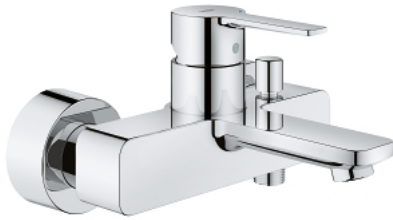

33 849 001 LINEARE SINGLE-LEVER BATH/SHOWER MIXER 1/2"

PRODUCT DESCRIPTION

- wall mounted
- metal lever
- **GROHE SilkMove** 35 mm ceramic cartridge
- with temperature limiter
- **GROHE StarLight** chrome finish
- automatic diverter: bath/shower
- mousseur
- shower outlet 1/2"
- integrated non-return valve
- covered S-unions
- protected against backflow
- pillar installation optional with pillar unions 12 030 000

33 849 001 LINEARE SINGLE-LEVER BATH/SHOWER MIXER 1/2"

33 849 001 LINEARE SINGLE-LEVER BATH/SHOWER MIXER 1/2"

SPARE PARTS

- 1: Lever (Order-nr. 46987000)
 - 2: Cartridge (Order-nr. 46374000)
 - 3: Flow restrictor (Order-nr. 13952000)
 - 4: Diverter knob (Order-nr. 64309000)
 - 5: Diverter (Order-nr. 46947000)
 - 6: Non-return valve (Order-nr. 08565000)
 - 7: Screw joint (Order-nr. 45044000)
 - 8: S-union (Order-nr. 12693000)
 - 9: Extension 30 (Order-nr. 46238000)*
 - 10: Special Spanner (Order-nr. 19377000)*
 - 11: Socket Spanner (Order-nr. 19332000)*
- * Optional accessories