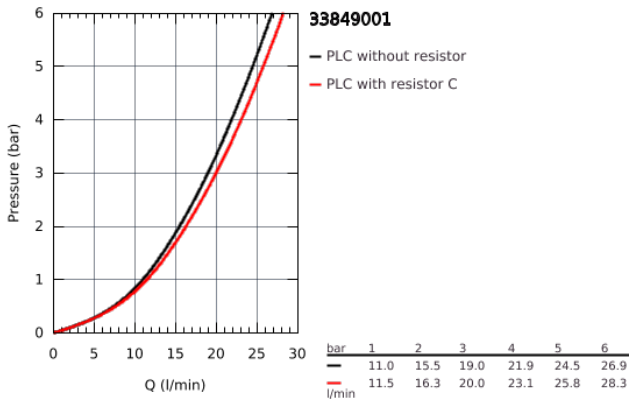

33 849 001 LINEARE SINGLE-LEVER BATH/SHOWER MIXER 1/2"

PRODUCT DESCRIPTION

- wall mounted
- metal lever
- **GROHE SilkMove** 35 mm ceramic cartridge
- with temperature limiter
- **GROHE StarLight** chrome finish
- automatic diverter: bath/shower
- mousseur
- shower outlet 1/2"
- integrated non-return valve
- covered S-unions
- protected against backflow
- pillar installation optional with pillar unions 12 030 000

33 849 001 LINEARE SINGLE-LEVER BATH/SHOWER MIXER 1/2"

33 849 001 LINEARE SINGLE-LEVER BATH/SHOWER MIXER 1/2"

SPARE PARTS

- 1: Lever (Order-nr. 46987000)
 - 2: Cartridge (Order-nr. 46374000)
 - 3: Flow restrictor (Order-nr. 13952000)
 - 4: Diverter knob (Order-nr. 64309000)
 - 5: Diverter (Order-nr. 46947000)
 - 6: Non-return valve (Order-nr. 08565000)
 - 7: Screw joint (Order-nr. 45044000)
 - 8: S-union (Order-nr. 12693000)
 - 9: Extension 30 (Order-nr. 46238000)*
 - 10: Special Spanner (Order-nr. 19377000)*
 - 11: Socket Spanner (Order-nr. 19332000)*
- * Optional accessories