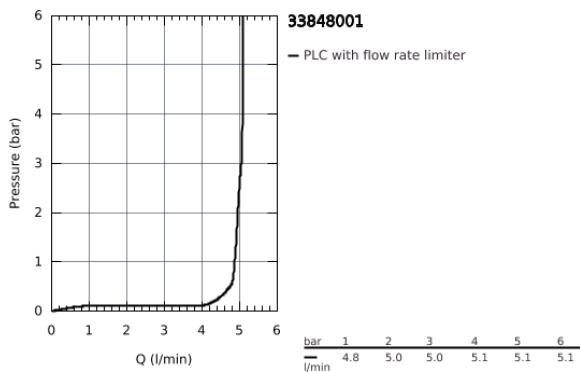

33 848 001 **LINEARE BIDET MIXER 1/2"**  
**S-SIZE**

**PRODUCT DESCRIPTION**

- monobloc installation
- metal lever
- 28 mm ceramic cartridge  
with **GROHE SilkMove**
- with temperature limiter
- **GROHE StarLight** chrome finish
- **GROHE FastFixation Plus** installation system
- ball-joint mousseur
- pop-up waste set 1 1/4"
  
- flexible connection hoses

33 848 001 LINEARE BIDET MIXER 1/2"  
S-SIZE

33 848 001 LINEARE BIDET MIXER 1/2"  
S-SIZE

**SPARE PARTS**

- 1: Lever (Order-nr. 46980000)
  - 2: Shield for cross handle (Order-nr. 46581000)
  - 3: retaining ring (Order-nr. 07419000)
  - 4: Cartridge (Order-nr. 46580000)
  - 5: Flow restrictor (Order-nr. 13998000)
  - 6: Pop-up rod (Order-nr. 46739000)
  - 7: Shank mounting kit (Order-nr. 46645000)
  - 8: Pop-up waste set 1 1/4" (Order-nr. 28910000)
  - 8.1: Chrome bath plug (Order-nr. 07182000)
  - 8.2: Eccentric rod (Order-nr. 07052000)
  - 9: Mounting wrench (Order-nr. 19017000)\*
  - 10: Eccentric rod (Order-nr. 07341000)\*
- \* Optional accessories