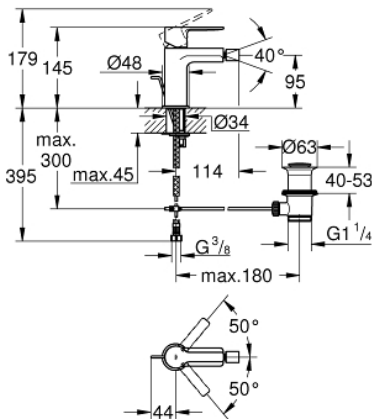

33 848 001 **LINEARE BIDET MIXER 1/2"**  
**S-SIZE**

**PRODUCT DESCRIPTION**

- monobloc installation
- metal lever
- 28 mm ceramic cartridge  
with **GROHE SilkMove**
- with temperature limiter
- **GROHE StarLight** chrome finish
- **GROHE FastFixation Plus** installation system
- ball-joint mousseur
- pop-up waste set 1 1/4"
  
- flexible connection hoses

33 848 001 LINEARE BIDET MIXER 1/2"  
S-SIZE

33 848 001 LINEARE BIDET MIXER 1/2"  
S-SIZE

**SPARE PARTS**

- 1: Lever (Order-nr. 46980000)
  - 2: Shield for cross handle (Order-nr. 46581000)
  - 3: retaining ring (Order-nr. 07419000)
  - 4: Cartridge (Order-nr. 46580000)
  - 5: Flow restrictor (Order-nr. 13998000)
  - 6: Pop-up rod (Order-nr. 46739000)
  - 7: Shank mounting kit (Order-nr. 46645000)
  - 8: Pop-up waste set 1 1/4" (Order-nr. 28910000)
  - 8.1: Chrome bath plug (Order-nr. 07182000)
  - 8.2: Eccentric rod (Order-nr. 07052000)
  - 9: Mounting wrench (Order-nr. 19017000)\*
  - 10: Eccentric rod (Order-nr. 07341000)\*
- \* Optional accessories