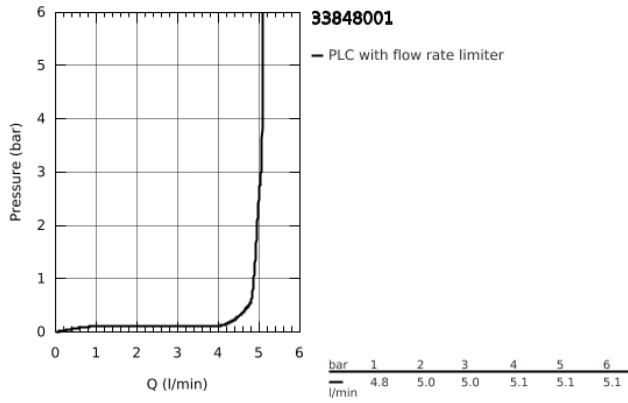

33 848 001 **LINEARE BIDET MIXER 1/2"**  
**S-SIZE**

**PRODUCT DESCRIPTION**

- monobloc installation
- metal lever
- 28 mm ceramic cartridge  
with **GROHE SilkMove**
- with temperature limiter
- **GROHE StarLight** chrome finish
- **GROHE FastFixation Plus** installation system
- ball-joint mousseur
- pop-up waste set 1 1/4"
  
- flexible connection hoses

33 848 001 LINEARE BIDET MIXER 1/2"  
S-SIZE

33 848 001 LINEARE BIDET MIXER 1/2"  
S-SIZE

**SPARE PARTS**

- 1: Lever (Order-nr. 46980000)
  - 2: Shield for cross handle (Order-nr. 46581000)
  - 3: retaining ring (Order-nr. 07419000)
  - 4: Cartridge (Order-nr. 46580000)
  - 5: Flow restrictor (Order-nr. 13998000)
  - 6: Pop-up rod (Order-nr. 46739000)
  - 7: Shank mounting kit (Order-nr. 46645000)
  - 8: Pop-up waste set 1 1/4" (Order-nr. 28910000)
  - 8.1: Chrome bath plug (Order-nr. 07182000)
  - 8.2: Eccentric rod (Order-nr. 07052000)
  - 9: Mounting wrench (Order-nr. 19017000)\*
  - 10: Eccentric rod (Order-nr. 07341000)\*
- \* Optional accessories