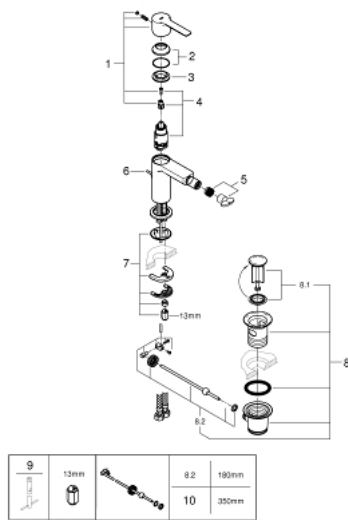

33 848 001 **LINEARE BIDET MIXER 1/2"**  
**S-SIZE**

**PRODUCT DESCRIPTION**

- monobloc installation
- metal lever
- 28 mm ceramic cartridge  
with **GROHE SilkMove**
- with temperature limiter
- **GROHE StarLight** chrome finish
- **GROHE FastFixation Plus** installation system
- ball-joint mousseur
- pop-up waste set 1 1/4"
  
- flexible connection hoses

33 848 001 LINEARE BIDET MIXER 1/2"  
S-SIZE

33 848 001 LINEARE BIDET MIXER 1/2"  
S-SIZE

**SPARE PARTS**

- 1: Lever (Order-nr. 46980000)
  - 2: Shield for cross handle (Order-nr. 46581000)
  - 3: retaining ring (Order-nr. 07419000)
  - 4: Cartridge (Order-nr. 46580000)
  - 5: Flow restrictor (Order-nr. 13998000)
  - 6: Pop-up rod (Order-nr. 46739000)
  - 7: Shank mounting kit (Order-nr. 46645000)
  - 8: Pop-up waste set 1 1/4" (Order-nr. 28910000)
  - 8.1: Chrome bath plug (Order-nr. 07182000)
  - 8.2: Eccentric rod (Order-nr. 07052000)
  - 9: Mounting wrench (Order-nr. 19017000)\*
  - 10: Eccentric rod (Order-nr. 07341000)\*
- \* Optional accessories