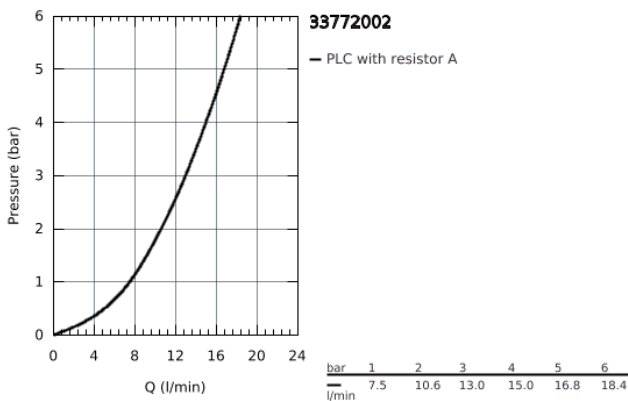

33 772 002 **EURODISC COSMOPOLITAN SINGLE-LEVER SINK MIXER 1/2"**

**PRODUCT DESCRIPTION**

- wall mounted
- **GROHE StarLight** finish
- **GROHE SilkMove** 46 mm ceramic cartridge
- mousseur
- adjustable flow rate limiter
- swivel tubular spout
- selectable swivel area : 0° / 150°
- projection 271 mm
- S-unions

## 33 772 002 EURODISC COSMOPOLITAN SINGLE-LEVER SINK MIXER 1/2"

### SPARE PARTS, June 2010 – now

- 1: Lever (Order-nr. 46743000)
- 2: Shield for cross handle (Order-nr. 46243000)
- 3: Cartridge (Order-nr. 46048000)
- 4: Screw joint (Order-nr. 45044000)
- 5: S-union (Order-nr. 12662000)
- 6: Biflo spout (Order-nr. 13007000)
- 6.1: O-Ring  $\varnothing 13,5 \times \varnothing 2,75$  (Order-nr. 0128500M)
- 6.2: Safety ring (Order-nr. 0485300M)
- 6.3: Flow restrictor (Order-nr. 06574000)
- 7: Extension 3/4", 20 mm (Order-nr. 0713000M)\*
- 8: Special Spanner (Order-nr. 19377000)\*
- 9: Adapter (Order-nr. 45562000)\*