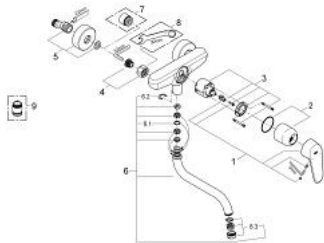

33 772 002 **EURODISC COSMOPOLITAN SINGLE-LEVER SINK MIXER 1/2"**

**PRODUCT DESCRIPTION**

- wall mounted
- **GROHE StarLight** finish
- **GROHE SilkMove** 46 mm ceramic cartridge
- mousseur
- adjustable flow rate limiter
- swivel tubular spout
- selectable swivel area : 0° / 150°
- projection 271 mm
- S-unions

## 33 772 002 EURODISC COSMOPOLITAN SINGLE-LEVER SINK MIXER 1/2"

### SPARE PARTS, June 2010 – now

- 1: Lever (Order-nr. 46743000)
- 2: Shield for cross handle (Order-nr. 46243000)
- 3: Cartridge (Order-nr. 46048000)
- 4: Screw joint (Order-nr. 45044000)
- 5: S-union (Order-nr. 12662000)
- 6: Biflo spout (Order-nr. 13007000)
- 6.1: O-Ring  $\varnothing 13,5 \times \varnothing 2,75$  (Order-nr. 0128500M)
- 6.2: Safety ring (Order-nr. 0485300M)
- 6.3: Flow restrictor (Order-nr. 06574000)
- 7: Extension 3/4", 20 mm (Order-nr. 0713000M)\*
- 8: Special Spanner (Order-nr. 19377000)\*
- 9: Adapter (Order-nr. 45562000)\*