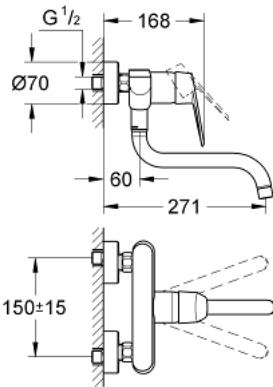

33 772 002 **EURODISC COSMOPOLITAN SINGLE-LEVER SINK MIXER 1/2"**

**PRODUCT DESCRIPTION**

- wall mounted
- **GROHE StarLight** finish
- **GROHE SilkMove** 46 mm ceramic cartridge
- mousseur
- adjustable flow rate limiter
- swivel tubular spout
- selectable swivel area : 0° / 150°
- projection 271 mm
- S-unions

## 33 772 002 EURODISC COSMOPOLITAN SINGLE-LEVER SINK MIXER 1/2"

### SPARE PARTS, June 2010 – now

- 1: Lever (Order-nr. 46743000)
- 2: Shield for cross handle (Order-nr. 46243000)
- 3: Cartridge (Order-nr. 46048000)
- 4: Screw joint (Order-nr. 45044000)
- 5: S-union (Order-nr. 12662000)
- 6: Biflo spout (Order-nr. 13007000)
- 6.1: O-Ring  $\varnothing 13,5 \times \varnothing 2,75$  (Order-nr. 0128500M)
- 6.2: Safety ring (Order-nr. 0485300M)
- 6.3: Flow restrictor (Order-nr. 06574000)
- 7: Extension 3/4", 20 mm (Order-nr. 0713000M)\*
- 8: Special Spanner (Order-nr. 19377000)\*
- 9: Adapter (Order-nr. 45562000)\*