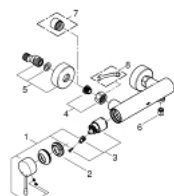

## 33 636 001 ESSENCE NEW SINGLE-LEVER SHOWER MIXER

### PRODUCT DESCRIPTION

- wall mounted
- metal lever
- GROHE SilkMove 35 mm ceramic cartridge
- with temperature limiter
- GROHE StarLight chrome finish
- shower outlet 1/2"
- integrated non-return valve
- S-unions
- Protected against backflow
- minimum pressure 1,0 bar

### UNITS PER PACKAGE

- 1: Lever (Order-nr. 46916000)
- 2: Screw coupling (Order-nr. 46460000)
- 3: Cartridge (Order-nr. 46374000)
- 4: Screw joint (Order-nr. 45044000)
- 5: S-union (Order-nr. 12662000)
- 6: Non-return valve (Order-nr. 47886000)
- 7: Extension 3/4", 20 mm (Order-nr. 0713000M)\*
- 8: Special spanner (Order-nr. 19377000)\*