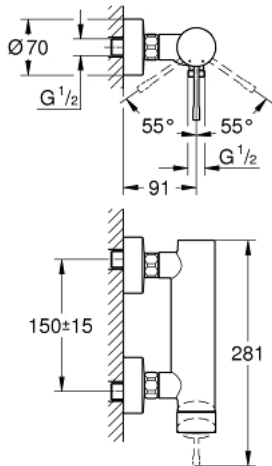

## 33 636 001 ESSENCE NEW SINGLE-LEVER SHOWER MIXER

### PRODUCT DESCRIPTION

- wall mounted
- metal lever
- GROHE SilkMove 35 mm ceramic cartridge
- with temperature limiter
- GROHE StarLight chrome finish
- shower outlet 1/2"
- integrated non-return valve
- S-unions
- Protected against backflow
- minimum pressure 1,0 bar

### UNITS PER PACKAGE

- 1: Lever (Order-nr. 46916000)
- 2: Screw coupling (Order-nr. 46460000)
- 3: Cartridge (Order-nr. 46374000)
- 4: Screw joint (Order-nr. 45044000)
- 5: S-union (Order-nr. 12662000)
- 6: Non-return valve (Order-nr. 47886000)
- 7: Extension 3/4", 20 mm (Order-nr. 0713000M)\*
- 8: Special spanner (Order-nr. 19377000)\*